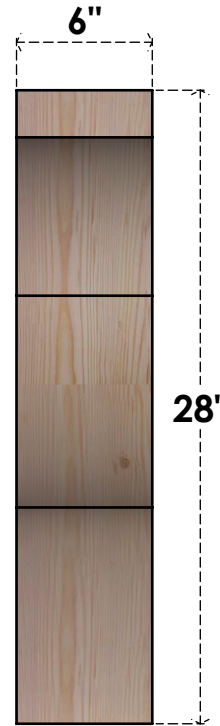

BRC06X22X28FST00RDF

6"W X 22"D X 28"H FUNSTON ROUGH SAWN BRACE, DOUGLAS FIR

SIDE

FRONT

EKENA MILLWORK
 2300 WEST MAIN ST.
 CLARKSVILLE, TX 75426
 TOLL FREE: 866-607-0453
 WWW.EKENAMILLWORK.COM

NOTES

1. INSTALLATION TO BE COMPLETED IN ACCORDANCE WITH MANUFACTURER'S SPECIFICATIONS.
2. DRAWING MAY NOT BE TO SCALE
3. THIS DRAWING IS INTENDED FOR DESIGN AND PLANNING PURPOSES ONLY.
4. ALL INFORMATION CONTAINED HEREIN WAS CURRENT AT THE TIME OF DEVELOPMENT BUT MUST BE REVIEWED AND APPROVED BY THE PRODUCT MANUFACTURER TO BE CONSIDERED ACCURATE.
5. PRODUCTS ARE NOT KILN DRIED. THIS ITEM IS UNIQUE AND WILL CONTAIN THE NATURAL VARIATIONS THAT THE WOOD SPECIES OFFERS. THIS MAY RESULT IN VARIATIONS UP TO 1/4"