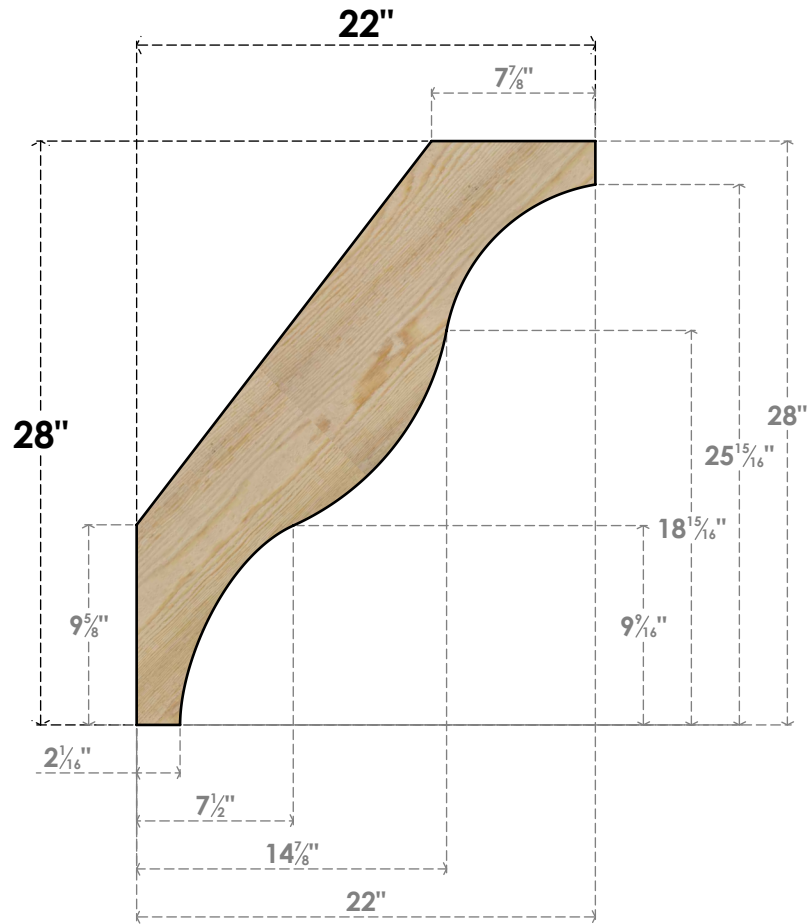

BRC06X22X28FST00RDF

6"W X 22"D X 28"H FUNSTON ROUGH SAWN BRACE, DOUGLAS FIR

SIDE

FRONT

EKENA MILLWORK
 2300 WEST MAIN ST.
 CLARKSVILLE, TX 75426
 TOLL FREE: 866-607-0453
 WWW.EKENAMILLWORK.COM

NOTES

1. INSTALLATION TO BE COMPLETED IN ACCORDANCE WITH MANUFACTURER'S SPECIFICATIONS.
2. DRAWING MAY NOT BE TO SCALE
3. THIS DRAWING IS INTENDED FOR DESIGN AND PLANNING PURPOSES ONLY.
4. ALL INFORMATION CONTAINED HEREIN WAS CURRENT AT THE TIME OF DEVELOPMENT BUT MUST BE REVIEWED AND APPROVED BY THE PRODUCT MANUFACTURER TO BE CONSIDERED ACCURATE.
5. PRODUCTS ARE NOT KILN DRIED. THIS ITEM IS UNIQUE AND WILL CONTAIN THE NATURAL VARIATIONS THAT THE WOOD SPECIES OFFERS. THIS MAY RESULT IN VARIATIONS UP TO 1/4"