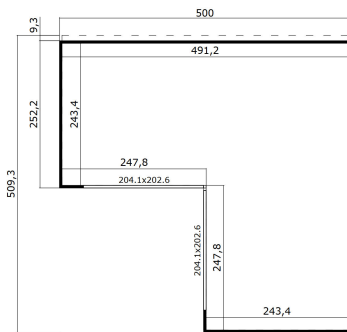

-  44 mm
-  2
-  0
-  **5 YEARS** GUARANTEE

**PACKAGING: 2 PALLET(S)**

-  630 x 118 x 76 cm  
1560 kg
-  245 x 118 x 41 cm  
250 kg

EAN 4743329232009

**DIMENSIONS**

Floor area	17.90 m <sup>2</sup>
Roof dimensions	5.20 x 5.20 m
Cubic volume	≈ 58.45 m <sup>3</sup>
Wall height	≈ 2.51 m
Ridge height	≈ 2.51 m
Front overhang	≈ 10 cm

**WINDOWS & DOORS**

2 x Sliding door	204.1 x 202.6 cm
------------------	------------------

**ROOF & FLOOR**

Roof boards	18x90 mm
Floor boards	18x90 mm
Roof surface	18.97 m <sup>2</sup>
Roof angle	≈ 1.3 °
Treated Bearers	45x70 mm