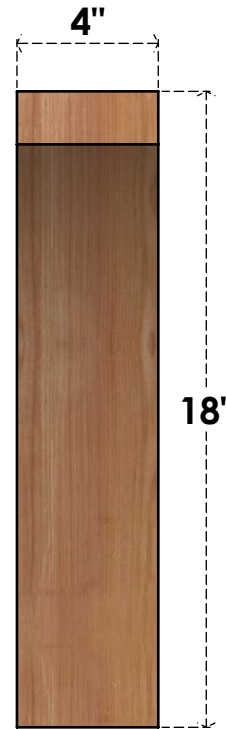

BRC04X14X18THR00RWR

4"W X 14"D X 18"H THORTON ROUGH SAWN BRACE, WESTERN RED CEDAR

SIDE

FRONT

EKENA MILLWORK
 2300 WEST MAIN ST.
 CLARKSVILLE, TX 75426
 TOLL FREE: 866-607-0453
 WWW.EKENAMILLWORK.COM

NOTES

1. INSTALLATION TO BE COMPLETED IN ACCORDANCE WITH MANUFACTURER'S SPECIFICATIONS.
2. DRAWING MAY NOT BE TO SCALE
3. THIS DRAWING IS INTENDED FOR DESIGN AND PLANNING PURPOSES ONLY.
4. ALL INFORMATION CONTAINED HEREIN WAS CURRENT AT THE TIME OF DEVELOPMENT BUT MUST BE REVIEWED AND APPROVED BY THE PRODUCT MANUFACTURER TO BE CONSIDERED ACCURATE.
5. PRODUCTS ARE NOT KILN DRIED. THIS ITEM IS UNIQUE AND WILL CONTAIN THE NATURAL VARIATIONS THAT THE WOOD SPECIES OFFERS. THIS MAY RESULT IN VARIATIONS UP TO 1/4"