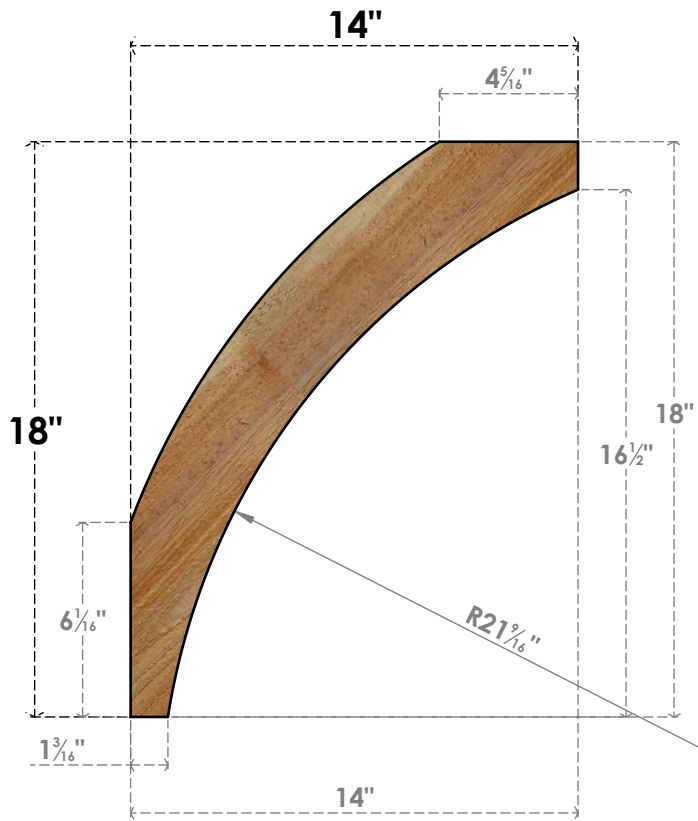

BRC04X14X18THR00RWR

4"W X 14"D X 18"H THORTON ROUGH SAWN BRACE, WESTERN RED CEDAR

SIDE

FRONT

EKENA MILLWORK
 2300 WEST MAIN ST.
 CLARKSVILLE, TX 75426
 TOLL FREE: 866-607-0453
 WWW.EKENAMILLWORK.COM

NOTES

1. INSTALLATION TO BE COMPLETED IN ACCORDANCE WITH MANUFACTURER'S SPECIFICATIONS.
2. DRAWING MAY NOT BE TO SCALE
3. THIS DRAWING IS INTENDED FOR DESIGN AND PLANNING PURPOSES ONLY.
4. ALL INFORMATION CONTAINED HEREIN WAS CURRENT AT THE TIME OF DEVELOPMENT BUT MUST BE REVIEWED AND APPROVED BY THE PRODUCT MANUFACTURER TO BE CONSIDERED ACCURATE.
5. PRODUCTS ARE NOT KILN DRIED. THIS ITEM IS UNIQUE AND WILL CONTAIN THE NATURAL VARIATIONS THAT THE WOOD SPECIES OFFERS. THIS MAY RESULT IN VARIATIONS UP TO 1/4"