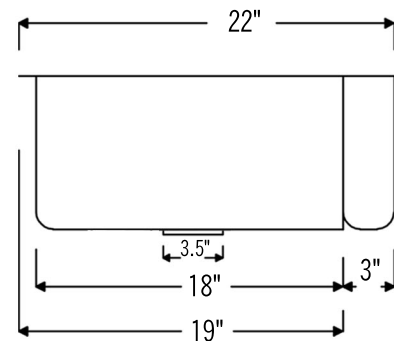

PACKAGE INCLUDES THE FOLLOWING ITEMS:

- * 33" Hammered Copper Kitchen Apron 50/50 Double Basin Sink with Short 5" Divider (Model# KA50DB33229 SD5)
- * 3.5" Garbage Disposal Drain w/ Basket / ORB Finish (Model# D-130ORB)
- * 3.5" Kitchen Basket Strainer Drain / ORB Finish (Model# D-132ORB)
- * Oil Rubbed Bronze Installation Silicone (Model# C900 ORB)
- * Copper Sink Wax (Model# W900-WAX)

* ORB: Oil Rubbed Bronze

SINK DETAILS (Model# KA50DB33229-SD5)

- * 33" Hammered Copper Kitchen Apron 50/50 Double Basin Sink with Short 5" Divider
- * Color: Oil Rubbed Bronze
- * Outer Dimension: 33" x 22" x 9"
- * Inner Dimension: L: 15" x 19" x 9" | R: 15" x 19" x 9"
- * Divider Height: 5"
- * Rim: Back, Left, Right - 1" / Apron Front - 2"
- * Drain Opening: 3.5" Standard
- * Material Gauge: 14
- * CODE / STANDARD COMPLIANCE: IAPMO / cUPC LISTED

* ORB: Oil Rubbed Bronze

DRAIN #1 DETAILS (Model# D-130ORB)

- * 3.5" Deluxe Garbage Disposal Drain w/ Basket
- * Color: Oil Rubbed Bronze
- * Outer Dimension: 4.5" x 2.25"
- * Inner Dimension: 3.5"
- * Installation Type: Insinkerator Brand Compatible
- * Material: Brass
- * Prop 65 Compliant

DRAIN #2 DETAILS (Model# D-132ORB)

- * 3.5" Kitchen, Prep, Bar Basket Strainer Drain
- * Color: Oil Rubbed Bronze
- * Outer Dimension: 4.5" x 3"
- * Inner Dimension: 3.5"
- * Installation Type: Compression
- * Material: Brass/PVC
- * Prop 65 Compliant