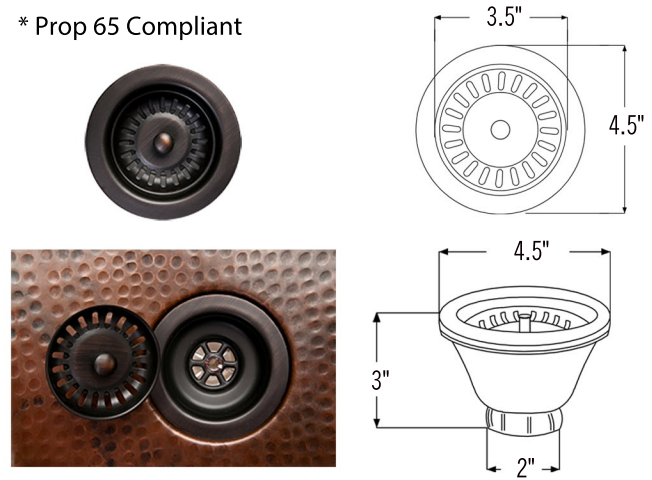

* ORB: Oil Rubbed Bronze

SINK DETAILS (Model# KA50DB33229-SD5)

- * 33" Hammered Copper Kitchen Apron 50/50 Double Basin Sink with Short 5" Divider
- * Color: Oil Rubbed Bronze
- * Outer Dimension: 33" x 22" x 9"
- * Inner Dimension: L: 15" x 19" x 9" | R: 15" x 19" x 9"
- * Divider Height: 5"
- * Rim: Back, Left, Right - 1" / Apron Front - 2"
- * Drain Opening: 3.5" Standard
- * Material Gauge: 14
- * CODE / STANDARD COMPLIANCE: IAPMO / cUPC LISTED

PACKAGE INCLUDES THE FOLLOWING ITEMS:

- * 33" Hammered Copper Kitchen Apron 50/50 Double Basin Sink with Short 5" Divider (Model# KA50DB33229 SD5)
- * 3.5" Garbage Disposal Drain w/ Basket / ORB Finish (Model# D-130ORB)
- * 3.5" Kitchen Basket Strainer Drain / ORB Finish (Model# D-132ORB)
- * Oil Rubbed Bronze Installation Silicone (Model# C900 ORB)
- * Copper Sink Wax (Model# W900-WAX)

* ORB: Oil Rubbed Bronze

DRAIN #1 DETAILS (Model# D-130ORB)

- * 3.5" Deluxe Garbage Disposal Drain w/ Basket
- * Color: Oil Rubbed Bronze
- * Outer Dimension: 4.5" x 2.25"
- * Inner Dimension: 3.5"
- * Installation Type: Insinkerator Brand Compatible
- * Material: Brass
- * Prop 65 Compliant

SILICONE DETAILS (Model# C900-ORB)

- * Neutral Cure Installation Silicone
- * Size: 4.7 OZ
- * Matches a Variety of Different Styled Sinks and Drains

COPPER SINK WAX DETAILS (Model# W900-WAX)

- * Copper Sink Wax Protectant
- * Made from Natural Bee's Wax
- * No Wax Build Up Ever!
- * Hard Water Protection
- * Works great on a variety of different surfaces: