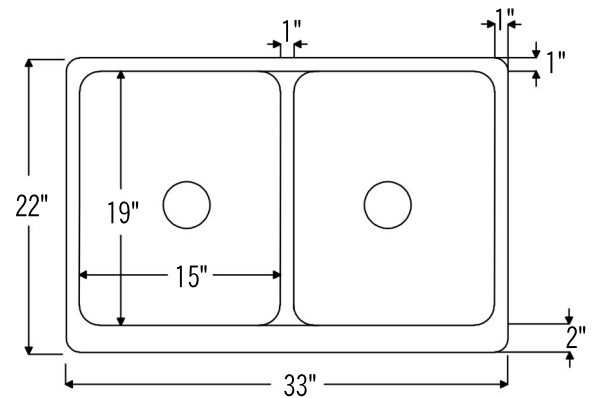

PACKAGE INCLUDES THE FOLLOWING ITEMS:

- * 33" Hammered Copper Kitchen Apron 50/50 Double Basin Sink with Short 5" Divider (Model# KA50DB33229 SD5)
- * 3.5" Garbage Disposal Drain w/ Basket / ORB Finish (Model# D-130ORB)
- * 3.5" Kitchen Basket Strainer Drain / ORB Finish (Model# D-132ORB)
- * Oil Rubbed Bronze Installation Silicone (Model# C900 ORB)
- * Copper Sink Wax (Model# W900-WAX)

* ORB: Oil Rubbed Bronze

SINK DETAILS (Model# KA50DB33229-SD5)

- * 33" Hammered Copper Kitchen Apron 50/50 Double Basin Sink with Short 5" Divider
- * Color: Oil Rubbed Bronze
- * Outer Dimension: 33" x 22" x 9"
- * Inner Dimension: L: 15" x 19" x 9" | R: 15" x 19" x 9"
- * Divider Height: 5"
- * Rim: Back, Left, Right - 1" / Apron Front - 2"
- * Drain Opening: 3.5" Standard
- * Material Gauge: 14
- * CODE / STANDARD COMPLIANCE: IAPMO / cUPC LISTED

* ORB: Oil Rubbed Bronze

DRAIN #1 DETAILS (Model# D-130ORB)

- * 3.5" Deluxe Garbage Disposal Drain w/ Basket
- * Color: Oil Rubbed Bronze
- * Outer Dimension: 4.5" x 2.25"
- * Inner Dimension: 3.5"
- * Installation Type: Insinkerator Brand Compatible
- * Material: Brass
- * Prop 65 Compliant

DRAIN #2 DETAILS (Model# D-132ORB)

- * 3.5" Kitchen, Prep, Bar Basket Strainer Drain
- * Color: Oil Rubbed Bronze
- * Outer Dimension: 4.5" x 3"
- * Inner Dimension: 3.5"
- * Installation Type: Compression
- * Material: Brass/PVC
- * Prop 65 Compliant