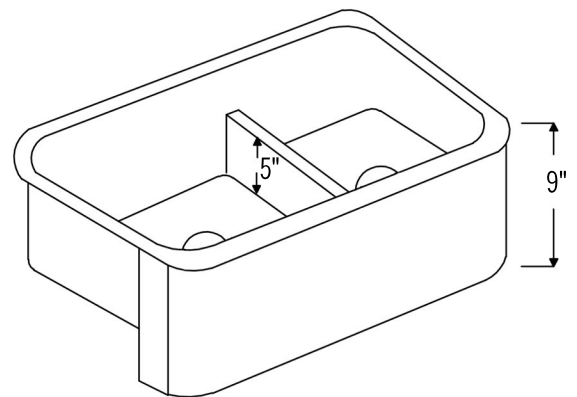

PACKAGE INCLUDES THE FOLLOWING ITEMS:

- * 33" Hammered Copper Kitchen Apron 50/50 Double Basin Sink with Short 5" Divider (Model# KA50DB33229 SD5)
- * 3.5" Garbage Disposal Drain w/ Basket / ORB Finish (Model# D-130ORB)
- * 3.5" Kitchen Basket Strainer Drain / ORB Finish (Model# D-132ORB)
- * Oil Rubbed Bronze Installation Silicone (Model# C900 ORB)
- * Copper Sink Wax (Model# W900-WAX)

* ORB: Oil Rubbed Bronze

SINK DETAILS (Model# KA50DB33229-SD5)

- * 33" Hammered Copper Kitchen Apron 50/50 Double Basin Sink with Short 5" Divider
- * Color: Oil Rubbed Bronze
- * Outer Dimension: 33" x 22" x 9"
- * Inner Dimension: L: 15" x 19" x 9" | R: 15" x 19" x 9"
- * Divider Height: 5"
- * Rim: Back, Left, Right - 1" / Apron Front - 2"
- * Drain Opening: 3.5" Standard
- * Material Gauge: 14
- * CODE / STANDARD COMPLIANCE: IAPMO / cUPC LISTED

* ORB: Oil Rubbed Bronze

DRAIN #1 DETAILS (Model# D-130ORB)

- * 3.5" Deluxe Garbage Disposal Drain w/ Basket
- * Color: Oil Rubbed Bronze
- * Outer Dimension: 4.5" x 2.25"
- * Inner Dimension: 3.5"
- * Installation Type: Insinkerator Brand Compatible
- * Material: Brass
- * Prop 65 Compliant