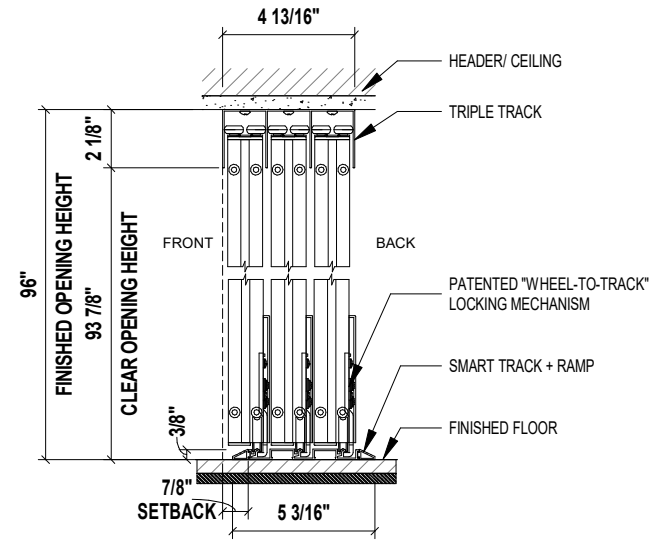

TOP VIEW

SIDE VIEW

FRONT VIEW

3D VIEW

Aluminum Frame
FTS Frame Size: 1 1/2"

- Finish:**
- Black - SD1096CL3BK
 - Charcoal - SD1096CL3CH
 - Silver - SD1096CL3SL
 - Walnut - SD1096CL3WH
 - Wenge - SD1096CL3WN
 - White - SD1096CL3WT

Glass: Clear

3 - PANEL CLEAR GLASS SLIDING ROOM DIVIDER

107.25" X 96"