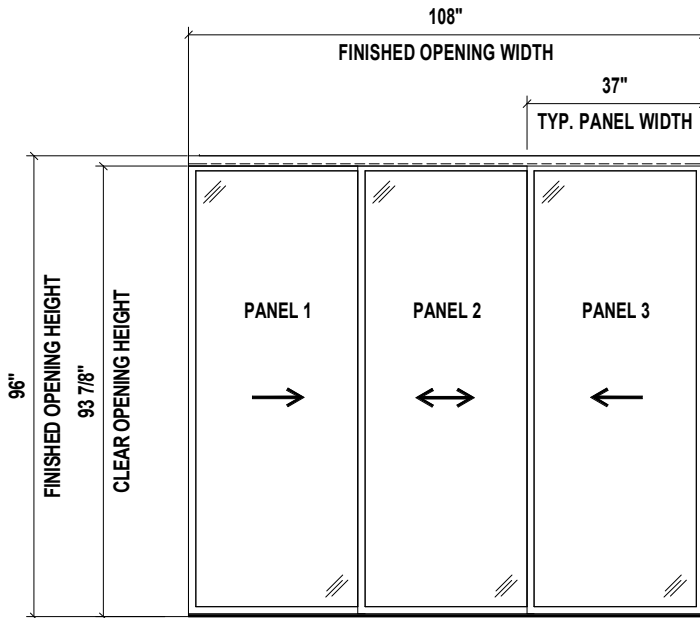

TOP VIEW

SIDE VIEW

FRONT VIEW

3D VIEW

Aluminum Frame
FTS Frame Size: 1 1/2"

- Finish:**
- Black - SD1096CL3BK
 - Charcoal - SD1096CL3CH
 - Silver - SD1096CL3SL
 - Walnut - SD1096CL3WH
 - Wenge - SD1096CL3WN
 - White - SD1096CL3WT

Glass: Clear

3 - PANEL CLEAR GLASS SLIDING ROOM DIVIDER

107.25" X 96"