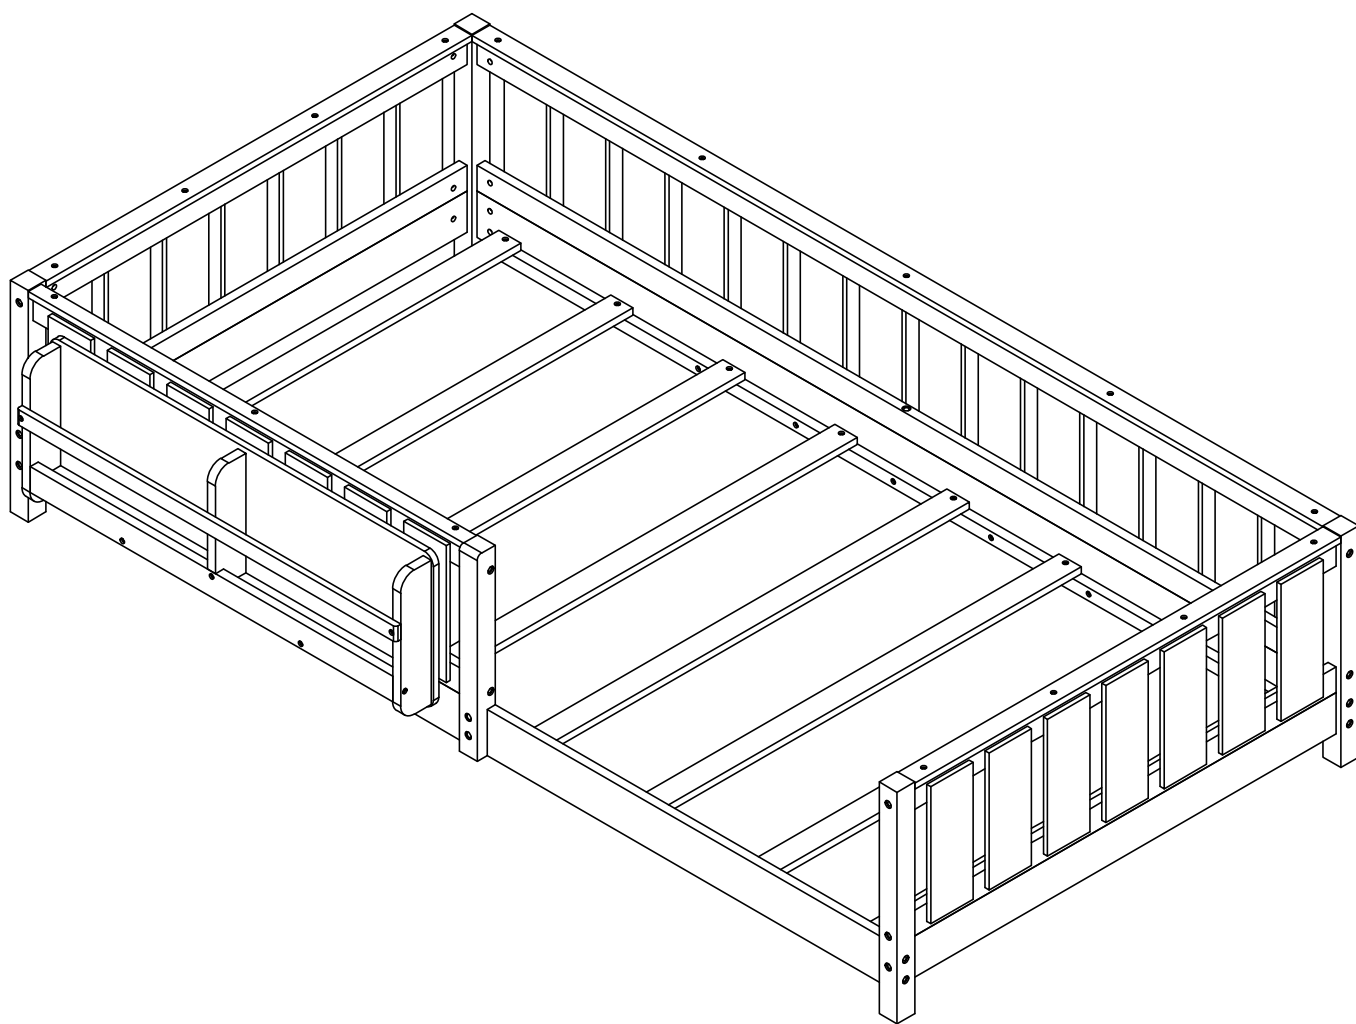

ASSEMBLY INSTRUCTION

Bed type

Twin Standard

Length

75"

Width

38"

Thickness

6" max

Detail View

Part List

1

Leg : 2pcs

2

Leg : 1pc

3

Leg : 1pc

4

WoodBar : 2pcs

5

WoodBar : 2pcs

6

WoodBar : 1pc

7