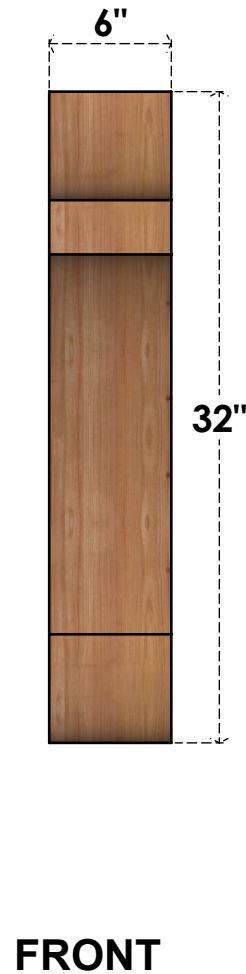

BRC06X20X32OLY00RWR

6"W X 20"D X 32"H OLYMPIC ROUGH SAWN BRACE, WESTERN RED CEDAR

EKENA MILLWORK
 2300 WEST MAIN ST.
 CLARKSVILLE, TX 75426
 TOLL FREE: 866-607-0453
 WWW.EKENAMILLWORK.COM

NOTES

1. INSTALLATION TO BE COMPLETED IN ACCORDANCE WITH MANUFACTURER'S SPECIFICATIONS.
2. DRAWING MAY NOT BE TO SCALE
3. THIS DRAWING IS INTENDED FOR DESIGN AND PLANNING PURPOSES ONLY.
4. ALL INFORMATION CONTAINED HEREIN WAS CURRENT AT THE TIME OF DEVELOPMENT BUT MUST BE REVIEWED AND APPROVED BY THE PRODUCT MANUFACTURER TO BE CONSIDERED ACCURATE.
5. PRODUCTS ARE NOT KILN DRIED. THIS ITEM IS UNIQUE AND WILL CONTAIN THE NATURAL VARIATIONS THAT THE WOOD SPECIES OFFERS. THIS MAY RESULT IN VARIATIONS UP TO 1/4"