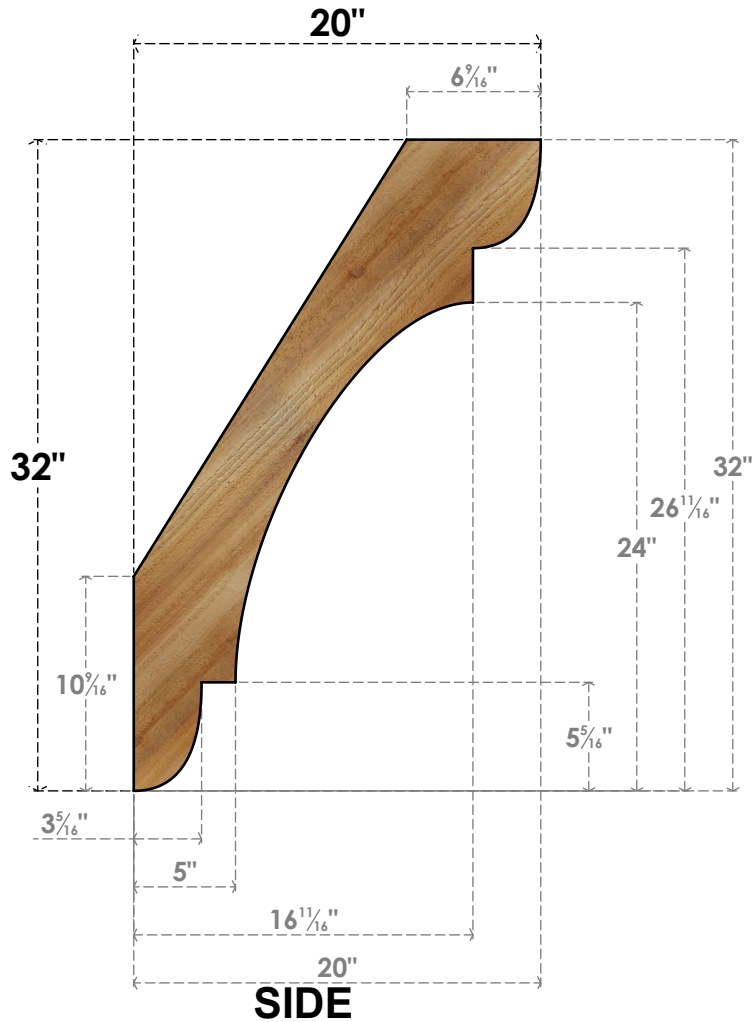

BRC06X20X32OLY00RWR

6"W X 20"D X 32"H OLYMPIC ROUGH SAWN BRACE, WESTERN RED CEDAR

EKENA MILLWORK
 2300 WEST MAIN ST.
 CLARKSVILLE, TX 75426
 TOLL FREE: 866-607-0453
 WWW.EKENAMILLWORK.COM

NOTES

1. INSTALLATION TO BE COMPLETED IN ACCORDANCE WITH MANUFACTURER'S SPECIFICATIONS.
2. DRAWING MAY NOT BE TO SCALE
3. THIS DRAWING IS INTENDED FOR DESIGN AND PLANNING PURPOSES ONLY.
4. ALL INFORMATION CONTAINED HEREIN WAS CURRENT AT THE TIME OF DEVELOPMENT BUT MUST BE REVIEWED AND APPROVED BY THE PRODUCT MANUFACTURER TO BE CONSIDERED ACCURATE.
5. PRODUCTS ARE NOT KILN DRIED. THIS ITEM IS UNIQUE AND WILL CONTAIN THE NATURAL VARIATIONS THAT THE WOOD SPECIES OFFERS. THIS MAY RESULT IN VARIATIONS UP TO 1/4"