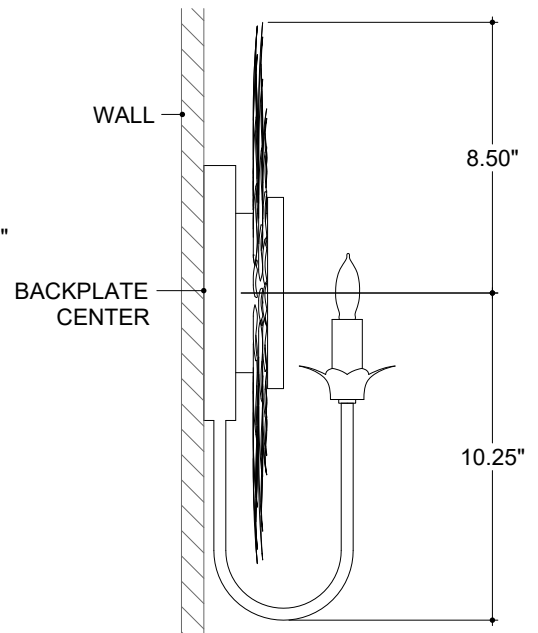

ITEM: 5000-0300

Overall Dimensions

Height: 18.75"

Width: 17"

Depth: 6"

TOP VIEW

FRONT VIEW

SIDE VIEW