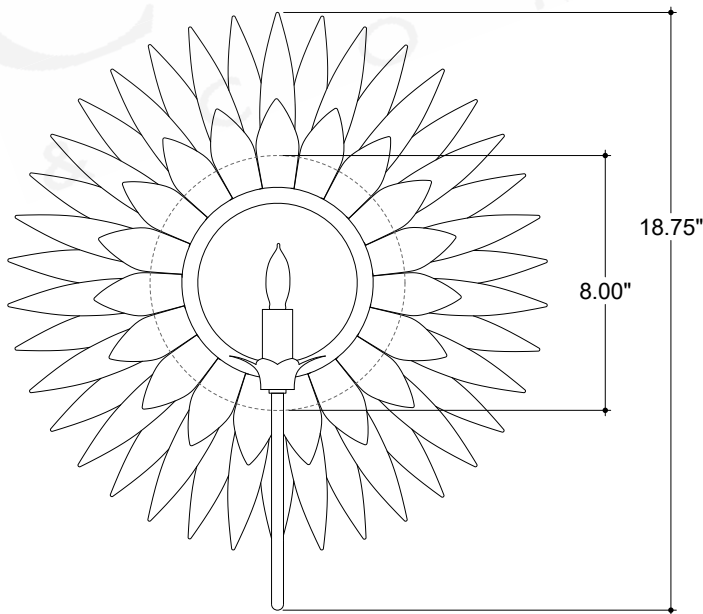

ITEM: 5000-0300

Overall Dimensions

Height: 18.75"

Width: 17"

Depth: 6"

TOP VIEW

FRONT VIEW

SIDE VIEW