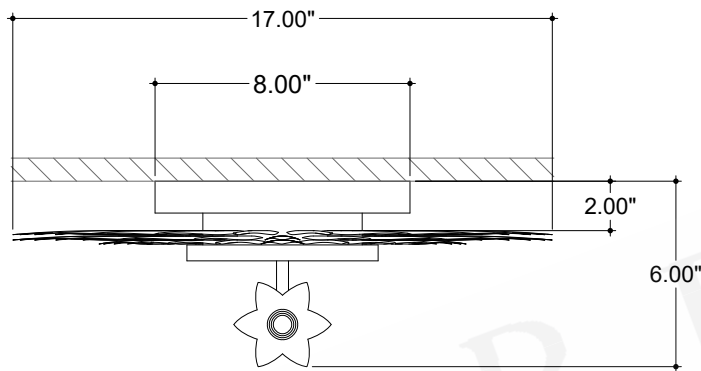

ITEM: 5000-0300

Overall Dimensions

Height: 18.75"

Width: 17"

Depth: 6"

TOP VIEW

FRONT VIEW

SIDE VIEW