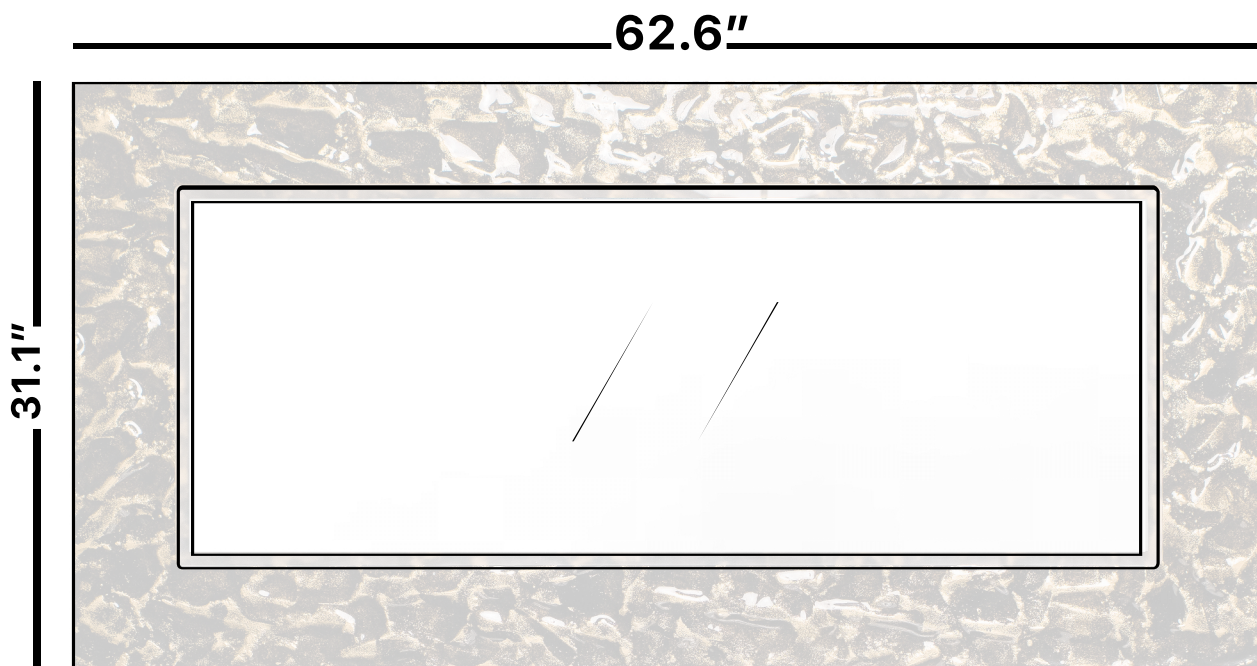

LUCENT

Category: Mirror

Material: Crystal

Dimensions: 62.6"(L) x 31.1"(H)

Description: Luxury LED lighted crystal bathroom mirror in black and gold finish

\*Numbers are in inches

## SCHEDA MONTAGGIO ASSEMBLY INSTRUCTIONS

Wall Hanger

**X2**

Wall Anchor

**X2**

Head Screw

**X2**

**1. Mount the wall-hangers on the wall,  
the mirror can be horizontal or vertical hanging.**