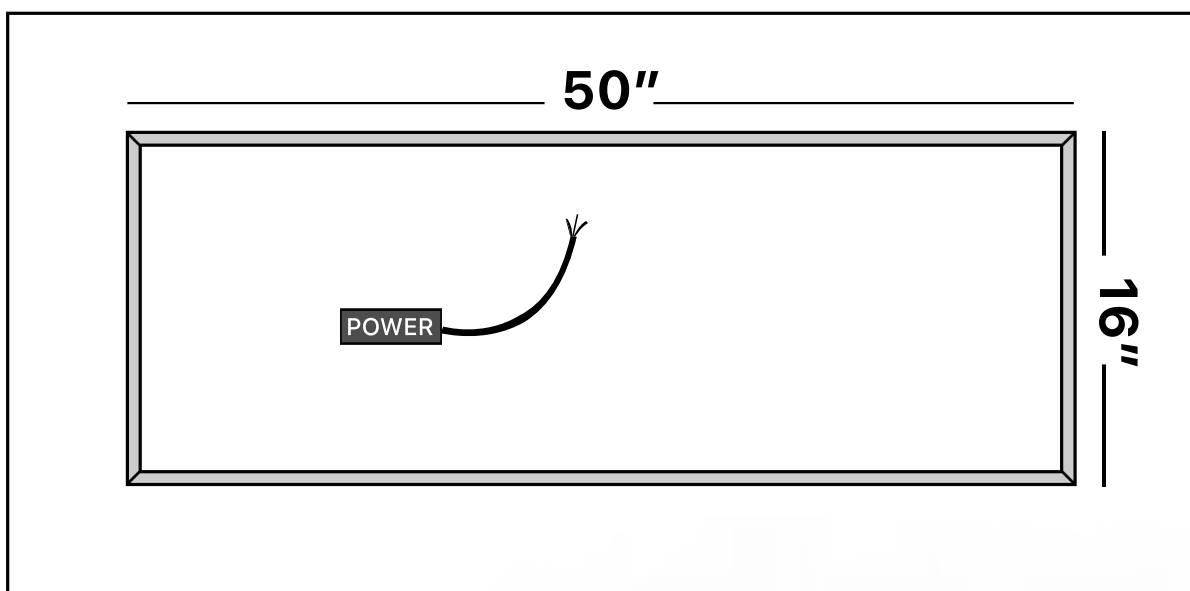

LUCENT

Category: Mirror

Material: Crystal

Dimensions: 62.6"(L) x 31.1"(H)

Description: Luxury LED lighted crystal bathroom mirror in black and gold finish

\*Numbers are in inches

## SCHEDA MONTAGGIO ASSEMBLY INSTRUCTIONS

Wall Hanger

**X2**

Wall Anchor

**X2**

Head Screw

**X2**

**1. Mount the wall-hangers on the wall,  
the mirror can be horizontal or vertical hanging.**