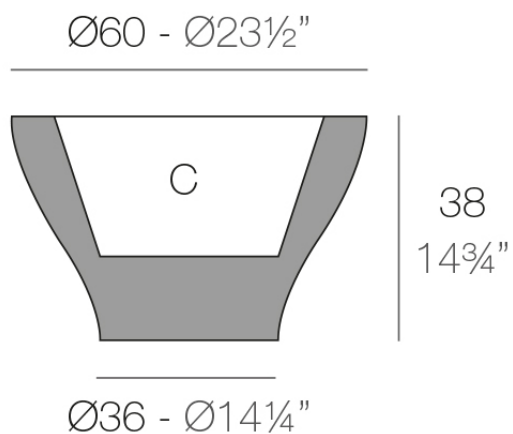

Info

Description

Pot made of polyethylene resin by rotational moulding. 100% Recyclable. Item suitable for indoor and outdoor use. Available in different finishes.

Weight: 5 Kg

CENTRO ALTO $\text{Ø}60$

CENTRO ALTO $\text{Ø}23\frac{1}{2}"$