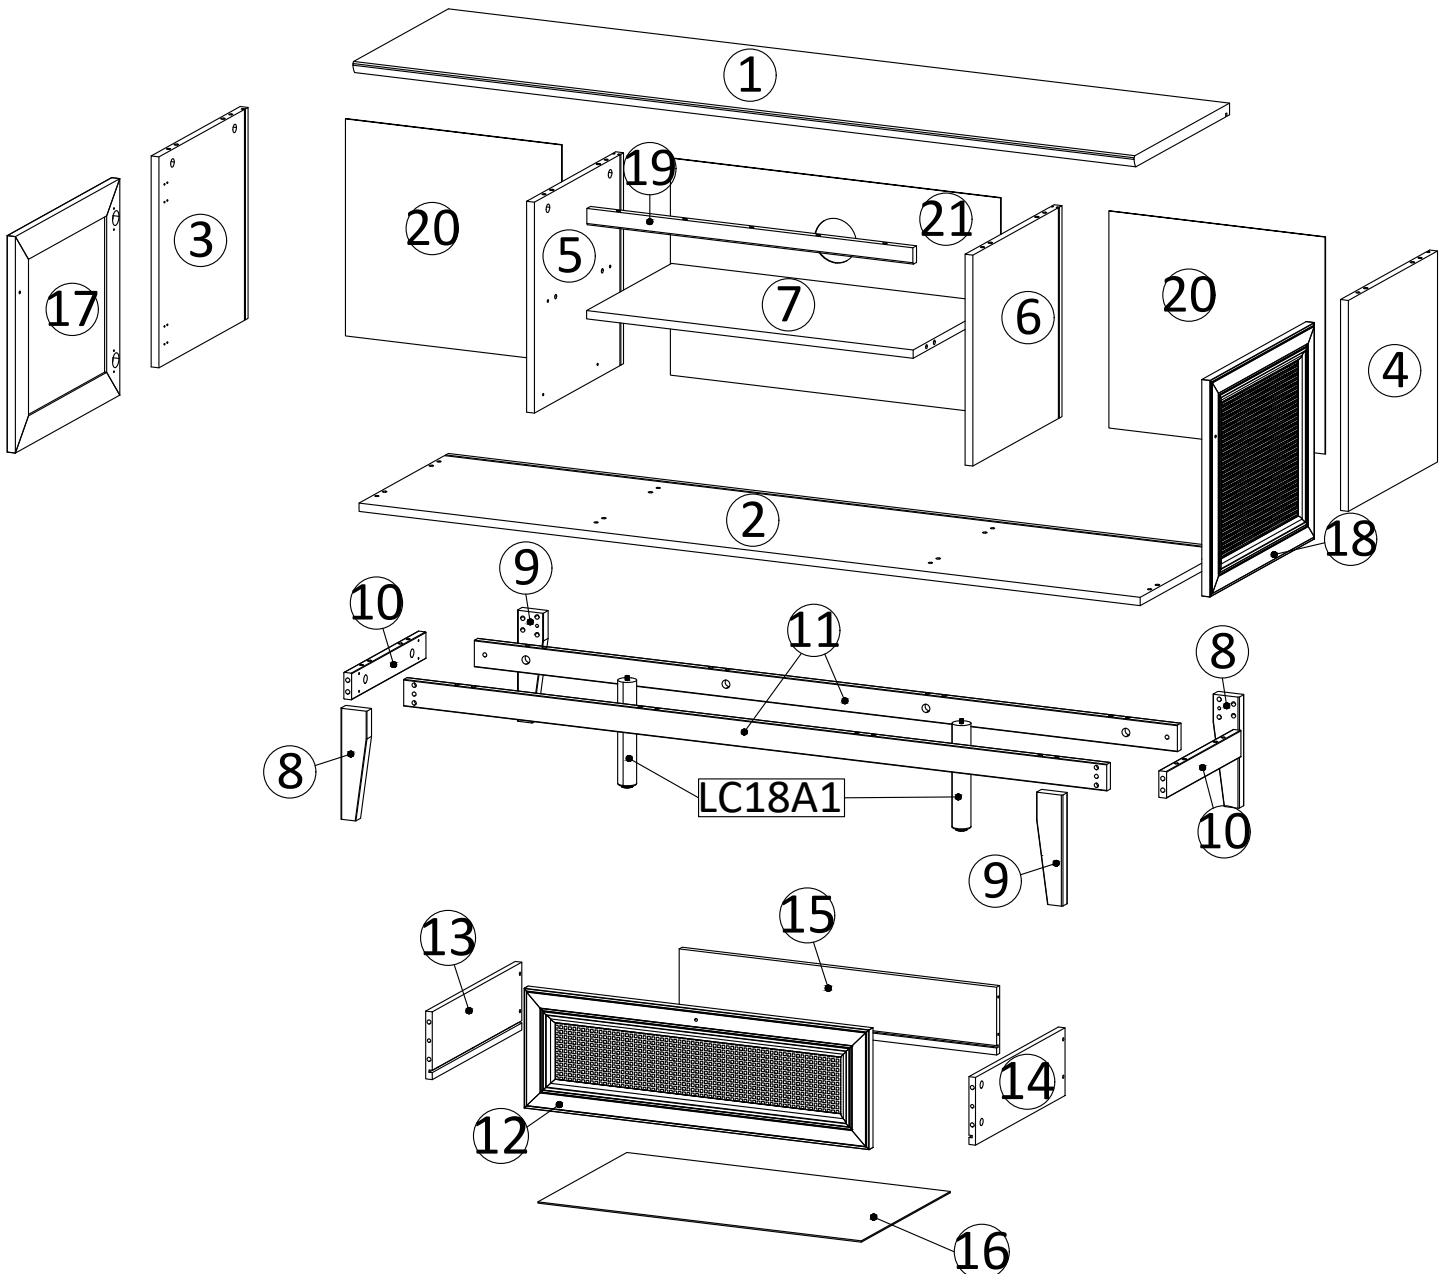

Product Dimensions: 59"Wx15"Dx24"H

 WARNING :

WEIGHT CAPACITY: 84 LBS

SHELF LOAD CAPACITY: 20 LBS

DRAWER LOAD CAPACITY: 29 LBS

Warning : Do not stand on Tv stand.

Warning : Do not over torque bolts.

WARNING

NOTICE & IMPORTANT SAFETY INSTRUCTIONS

Please make sure that you have all parts indicated before you begin assembly of this item

*

Hardware

<p>A x 28</p> 	<p>B x 24</p> 	<p>C x 4</p> 	<p>D x 42</p> 
<p>E x 8</p> 	<p>F x 2</p> 	<p>G x 8</p> 	<p>H x 4</p> 
<p>I x 6</p> 	<p>J x 40</p> 	<p>K x 4</p> 	<p>L x 3</p> 
<p>M x 4</p> 	<p>N x 3</p> 	<p>O x 4</p> 	<p>P x 4</p> 
<p>Q x 8</p> 	<p>R x 3</p> 	<p>S x 2</p> 	<p>T x 18</p> 
<p>U x 18</p> 	<p>HS26A x 4</p> 	<p>RM35A x 1</p> 	<p>PM2 x 2</p> 