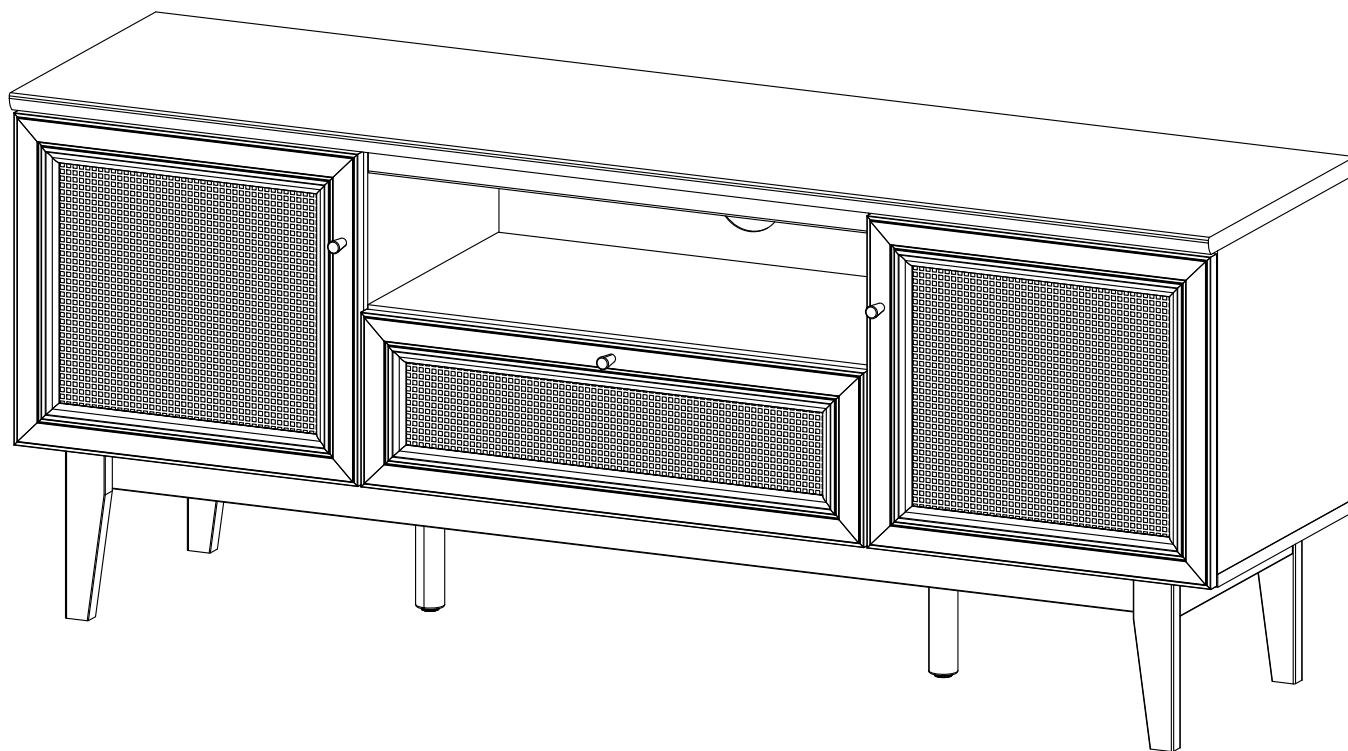

Product Dimensions: 59"Wx15"Dx24"H

 WARNING :

WEIGHT CAPACITY: 84 LBS

SHELF LOAD CAPACITY: 20 LBS

DRAWER LOAD CAPACITY: 29 LBS

Warning : Do not stand on Tv stand.

Warning : Do not over torque bolts.

WARNING