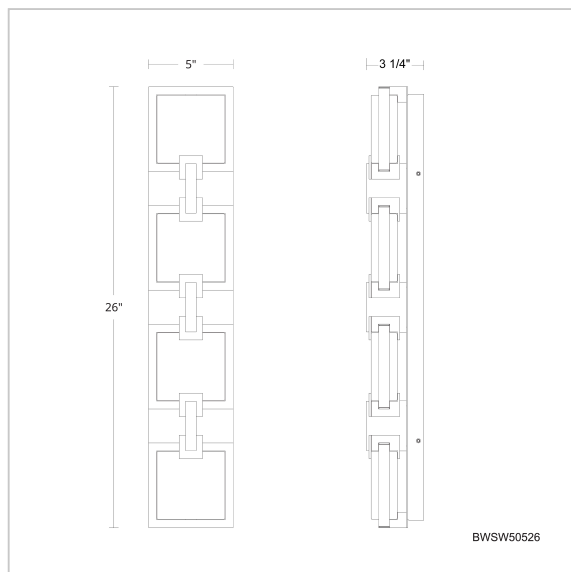

# Pop Star

BWSW50526

## LINE DRAWING

**Project:**

---

**Location:**

---

**Fixture Type:**

---

**Catalog Number:**

## REPLACEMENT PARTS

RPL-GLA-50512 - Replacement Casted Crystal

| Model     | Crystal | Finish | Size | CCT                         | Voltage   | Wattage | Weight | LED Lumens | Delivered Lumens |
|-----------|---------|--------|------|-----------------------------|-----------|---------|--------|------------|------------------|
| BWSW50526 | O       | - BK   | 26"  | 3000K/3500K/<br>4000K/5000K | 120V/277V | 37W     | 12lbs  | 4000       | Up To 842        |