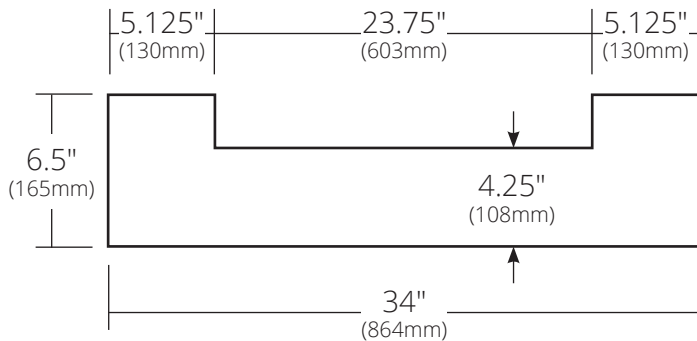

SPECIFICATIONS

SOLACE 28" MIRROR & SHELF

Solace Collection

FRONT VIEW MIRROR

SIDE VIEW SHELF (optional)

FRONT VIEW SHELF (optional)

MRO281 Sunrise Oak
MRO288 Midnight Oak

Solace Shelf (Optional)
MSO281 Sunrise Oak
MSO288 Midnight Oak

PRODUCT DETAILS

Solace Mirror

- 28" DIA (711mm)
- Oak veneer
- Low VOC water-resistant finish

Solace Shelf

- 34"w x 6.5"d x 1.1"h (864mm x 165mm x 28mm)
- FSC certified solid oak
- Low VOC water-resistant finish

Due to the handcrafted nature of this product, it will vary in finish, texture, and other details. Dimensions may vary up to 1/4" (6mm).