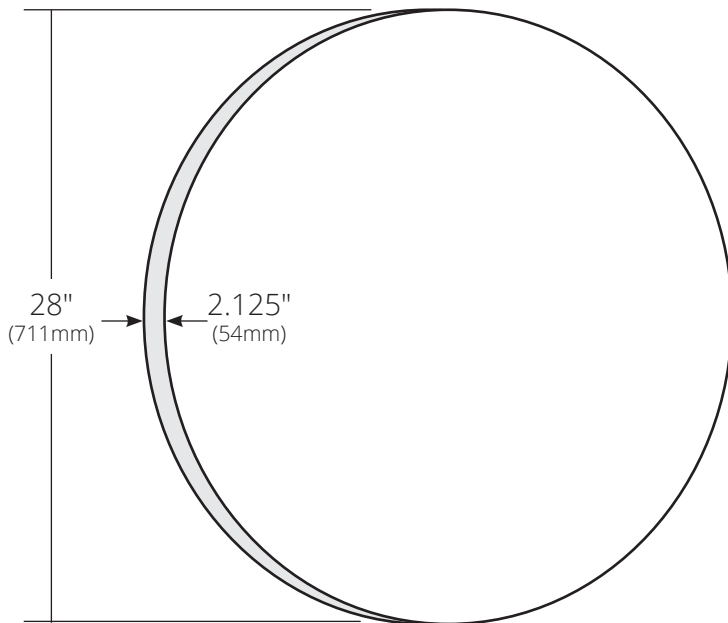

SPECIFICATIONS

SOLACE 28" MIRROR & SHELF

Solace Collection

FRONT VIEW MIRROR

SIDE VIEW SHELF (optional)

FRONT VIEW SHELF (optional)

MRO281 Sunrise Oak
MRO288 Midnight Oak

Solace Shelf (Optional)
MSO281 Sunrise Oak
MSO288 Midnight Oak

PRODUCT DETAILS

Solace Mirror

- 28" DIA (711mm)
- Oak veneer
- Low VOC water-resistant finish

Solace Shelf

- 34"w x 6.5"d x 1.1"h (864mm x 165mm x 28mm)
- FSC certified solid oak
- Low VOC water-resistant finish

Due to the handcrafted nature of this product, it will vary in finish, texture, and other details. Dimensions may vary up to 1/4" (6mm).