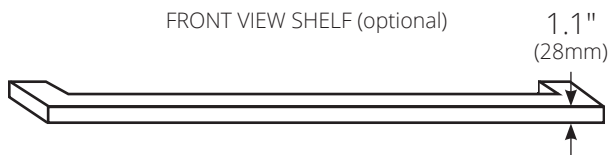

SPECIFICATIONS

SOLACE 28" MIRROR & SHELF

Solace Collection

FRONT VIEW MIRROR

SIDE VIEW SHELF (optional)

FRONT VIEW SHELF (optional)

MRO281 Sunrise Oak
MRO288 Midnight Oak

Solace Shelf (Optional)
MSO281 Sunrise Oak
MSO288 Midnight Oak

PRODUCT DETAILS

Solace Mirror

- 28" DIA (711mm)
- Oak veneer
- Low VOC water-resistant finish

Solace Shelf

- 34"w x 6.5"d x 1.1"h (864mm x 165mm x 28mm)
- FSC certified solid oak
- Low VOC water-resistant finish

Due to the handcrafted nature of this product, it will vary in finish, texture, and other details. Dimensions may vary up to 1/4" (6mm).