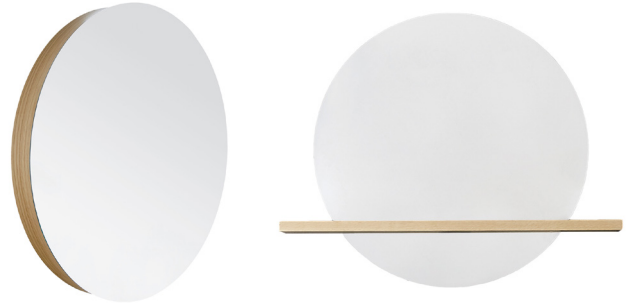

SPECIFICATIONS

SOLACE 28" MIRROR & SHELF

Solace Collection

FRONT VIEW MIRROR

SIDE VIEW SHELF (optional)

FRONT VIEW SHELF (optional)

MRO281 Sunrise Oak
MRO288 Midnight Oak

Solace Shelf (Optional)
MSO281 Sunrise Oak
MSO288 Midnight Oak

PRODUCT DETAILS

Solace Mirror

- 28" DIA (711mm)
- Oak veneer
- Low VOC water-resistant finish

Solace Shelf

- 34"w x 6.5"d x 1.1"h (864mm x 165mm x 28mm)
- FSC certified solid oak
- Low VOC water-resistant finish

INSTALLATION

Solace Mirror

- Wall Mounted
- French cleat and mounting hardware included for easy installation

Solace Shelf

- Wall Mounted
- Mounting hardware included

COORDINATING PRODUCTS

- Solace Vanity

IMPORTANT

Due to the handcrafted nature of this product, it will vary in finish, texture, and other details. Dimensions may vary up to 1/4" (6mm).