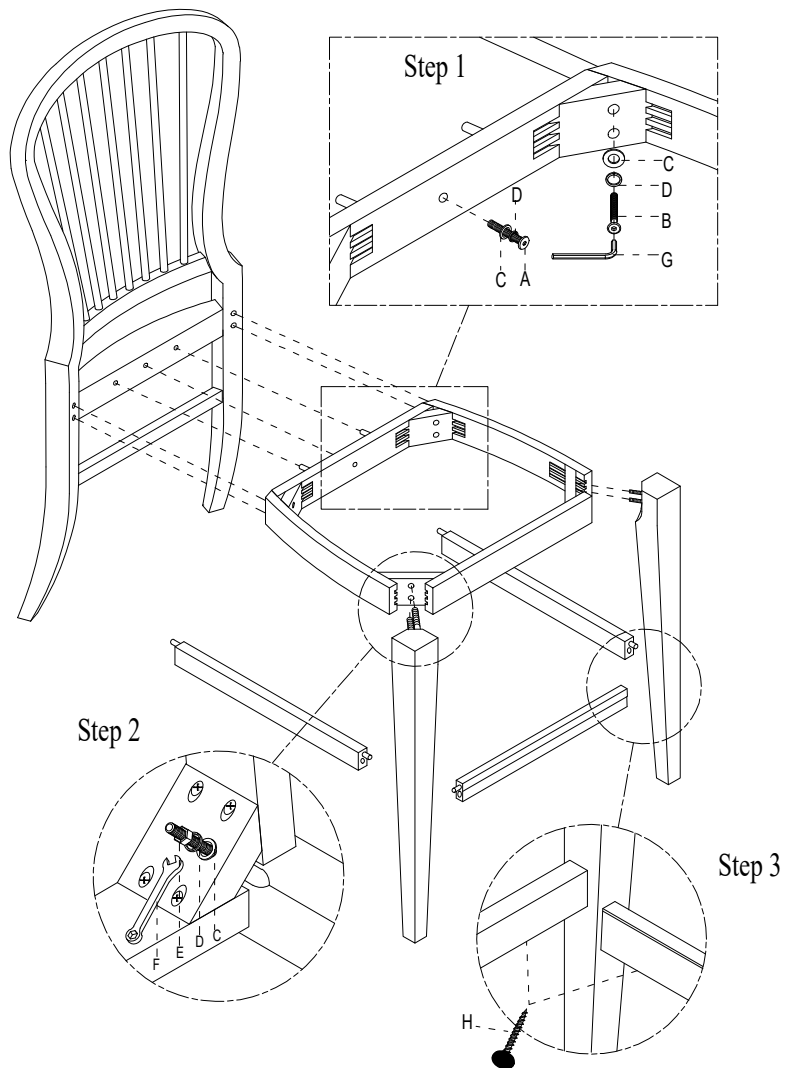

ASSEMBLY INSTRUCTION

025 - 690 LARKSVILLE COUNTER HEIGHT SPINDLE BACK CHAIR

www.kincaidfurniture.com

Phone : 828-728-3261.

IMPORTANT NOTES :

- . Place all wooden parts on a clean and smooth surface such as a rug or carpet to prevent the parts from being scratched.
- . Check to be sure that you have all parts and hardware.
- . Remove all wrapping materials, including staples and packing straps before you start to assemble.
- . Do not tighten all screws and bolts until completely assembled.
- . Keep all hardware out of the reach of children.

No.	Dimension	Shape	Quantity
A	Bolt 5/16"*38mm		1pc
B	Bolt 5/16"*76mm		4pcs
C	Flat washer 5/16"*019		9pcs
D	Lock washer 5/16"		9pcs
E	Nut 5/16"		4pcs
F	Wrench		1pc
G	Allen Key 4mm		1pc
H	SCREW (8*32mm)		6pcs