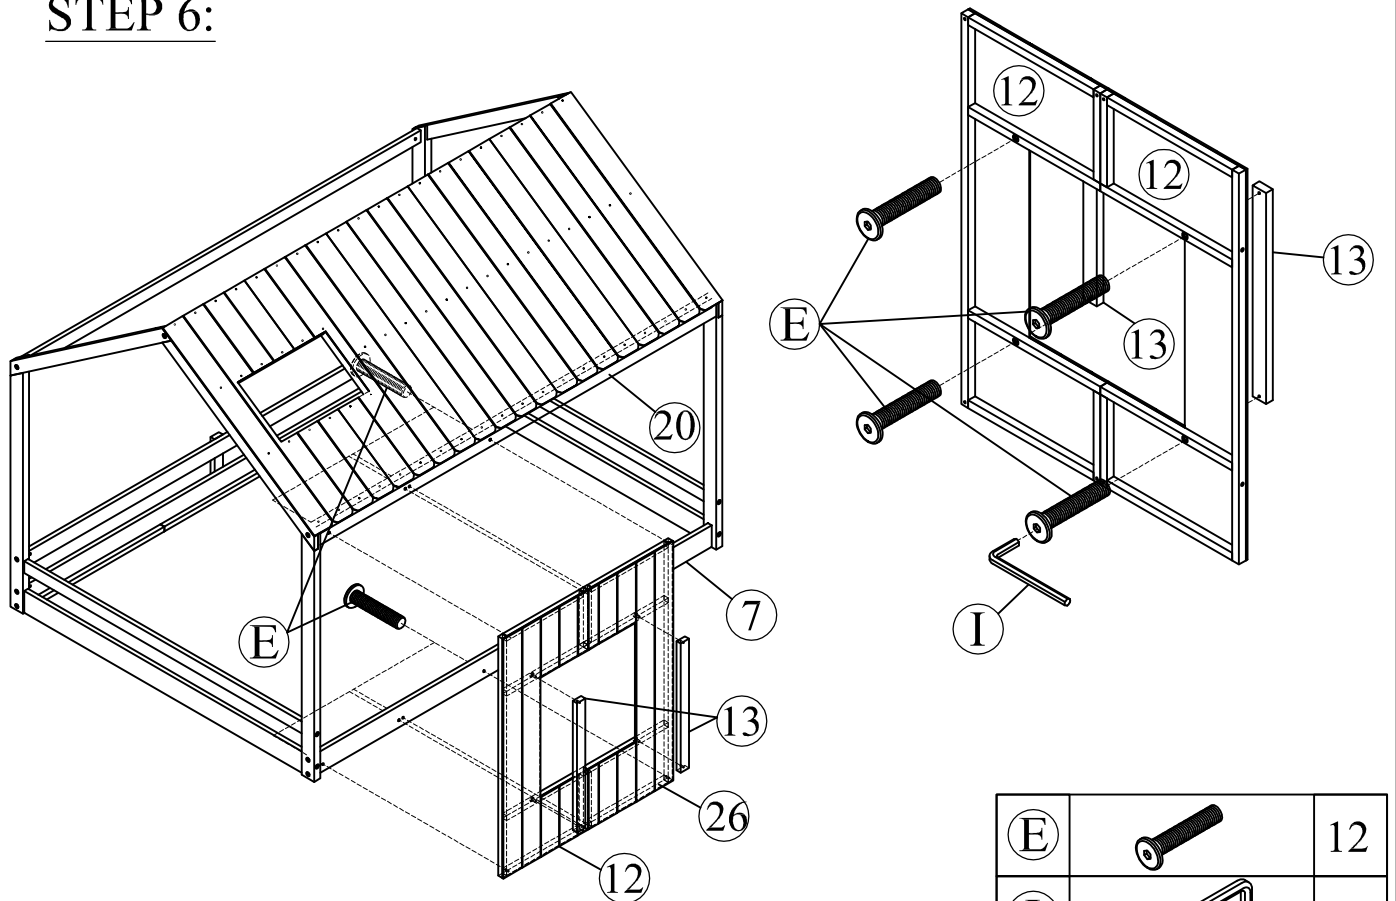

STEP 5:

(H)		40

STEP 6:

(E)		12
(I)		01