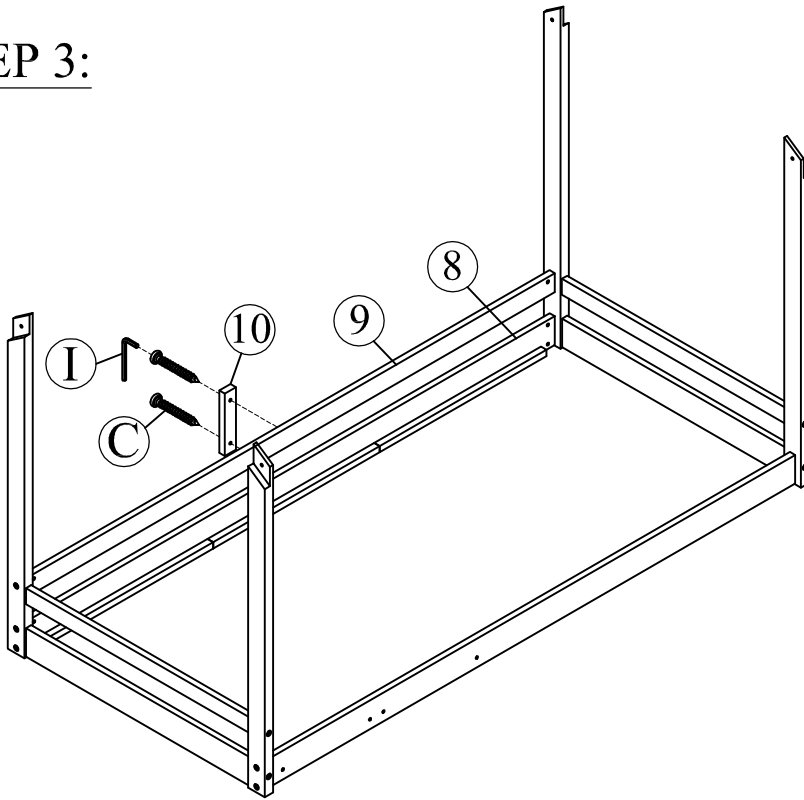

## Hardware List

No.	OUTLOOK	DESC	QTY
(A)		Dowel Ø10*30mm	8
(B)		Dowel Ø10*40mm	12
(C)		Screws Ø6.5*30mm	2
(D)		Screws Ø6.5*70mm	8
(E)		Bolts 1/4"*30mm	12
(F)		Bolts 1/4"*70mm Brass fin insert 1/4"*13mm	16
(G)		Screws #8*25mm	14
(H)		Round head screw #8*20mm	40
(I)		Allen key 60*22*4mm	1

### ASSEMBLY TOOLS REQUIRED (NOT INCLUDED)

**STEP 1:**

(D)		08
(I)		01

**STEP 2:**

(B)		06
(F)		10
(I)		01

**STEP 3:**

(C)		02
(I)		01

**STEP 4:**