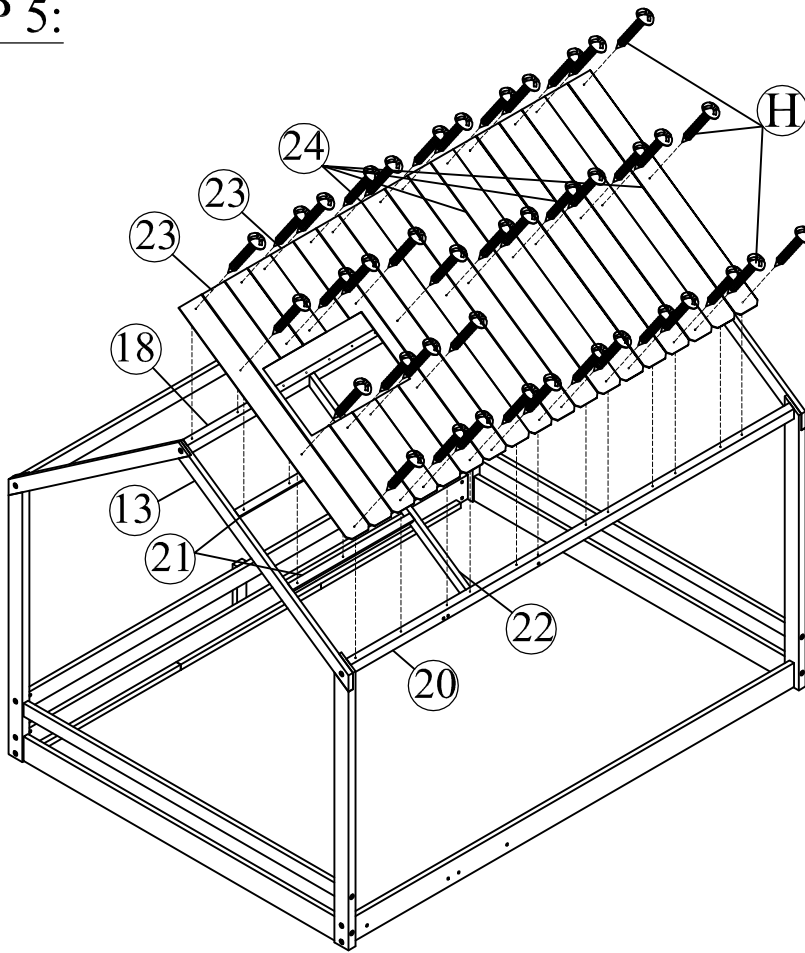

STEP 5:

(H)		40