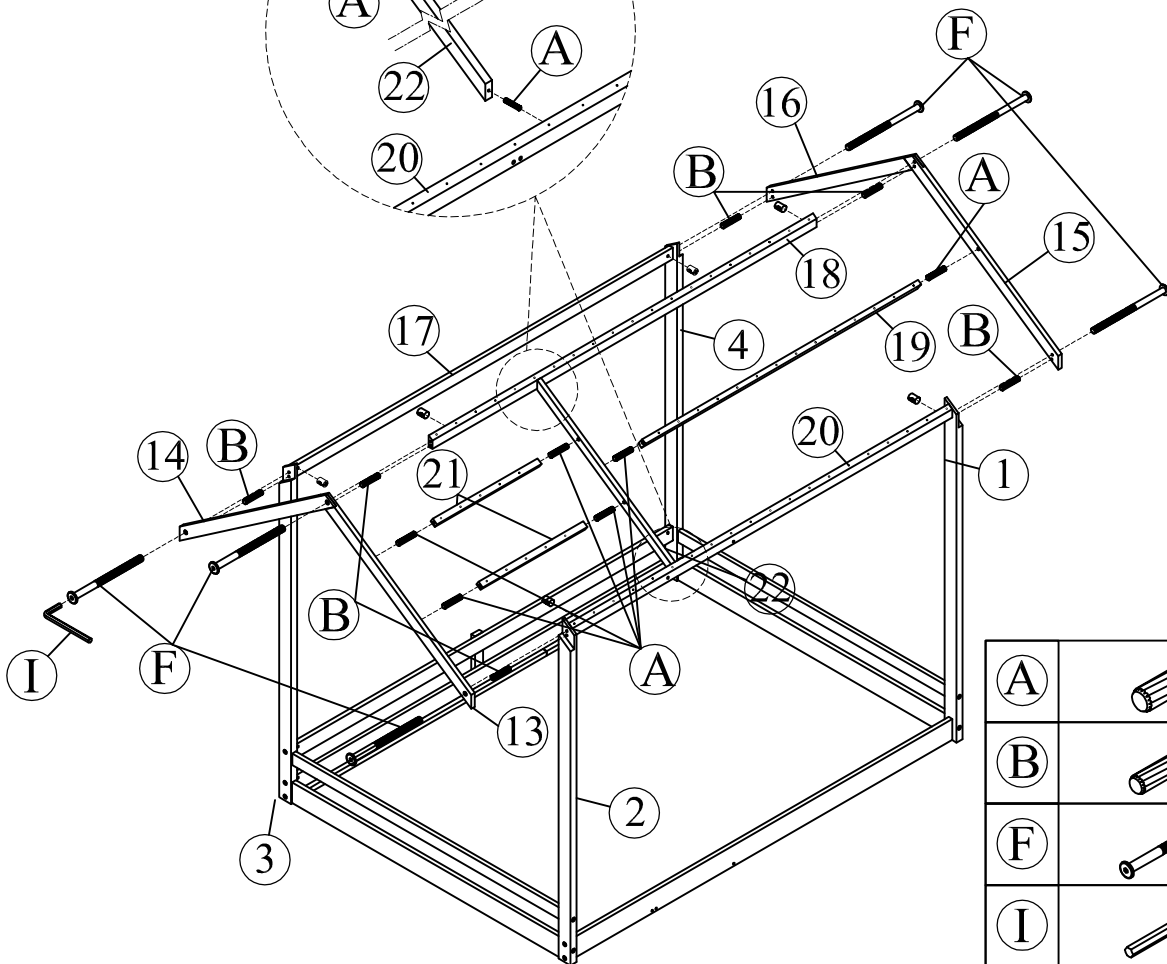

## Hardware List

No.	OUTLOOK	DESC	QTY
(A)		Dowel Ø10*30mm	8
(B)		Dowel Ø10*40mm	12
(C)		Screws Ø6.5*30mm	2
(D)		Screws Ø6.5*70mm	8
(E)		Bolts 1/4"*30mm	12
(F)		Bolts 1/4"*70mm Brass fin insert 1/4"*13mm	16
(G)		Screws #8*25mm	14
(H)		Round head screw #8*20mm	40
(I)		Allen key 60*22*4mm	1

### ASSEMBLY TOOLS REQUIRED (NOT INCLUDED)

**STEP 1:**

(D)		08
(I)		01

**STEP 2:**

(B)		06
(F)		10
(I)		01

**STEP 3:**

(C)		02
(I)		01

**STEP 4:**