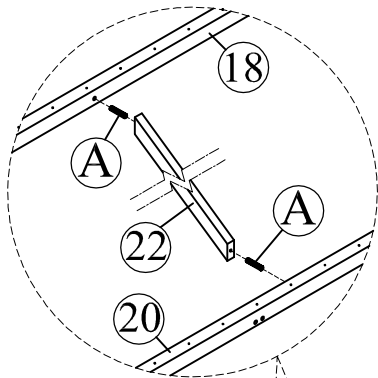

## Hardware List

No.	OUTLOOK	DESC	QTY
(A)		Dowel Ø10*30mm	8
(B)		Dowel Ø10*40mm	12
(C)		Screws Ø6.5*30mm	2
(D)		Screws Ø6.5*70mm	8
(E)		Bolts 1/4"*30mm	12
(F)		Bolts 1/4"*70mm Brass fin insert 1/4"*13mm	16
(G)		Screws #8*25mm	14
(H)		Round head screw #8*20mm	40
(I)		Allen key 60*22*4mm	1

### ASSEMBLY TOOLS REQUIRED (NOT INCLUDED)

**STEP 1:**

(D)		08
(I)		01

**STEP 2:**

(B)		06
(F)		10
(I)		01

**STEP 3:**

(C)		02
(I)		01

**STEP 4:**

(A)		08
(B)		06
(F)		06
(I)		01

**STEP 5:**

(H)		40
-----	---	----

**STEP 6:**

(E)		12
(I)		01

STEP 7:

G		14
---	---	----

FINAL: