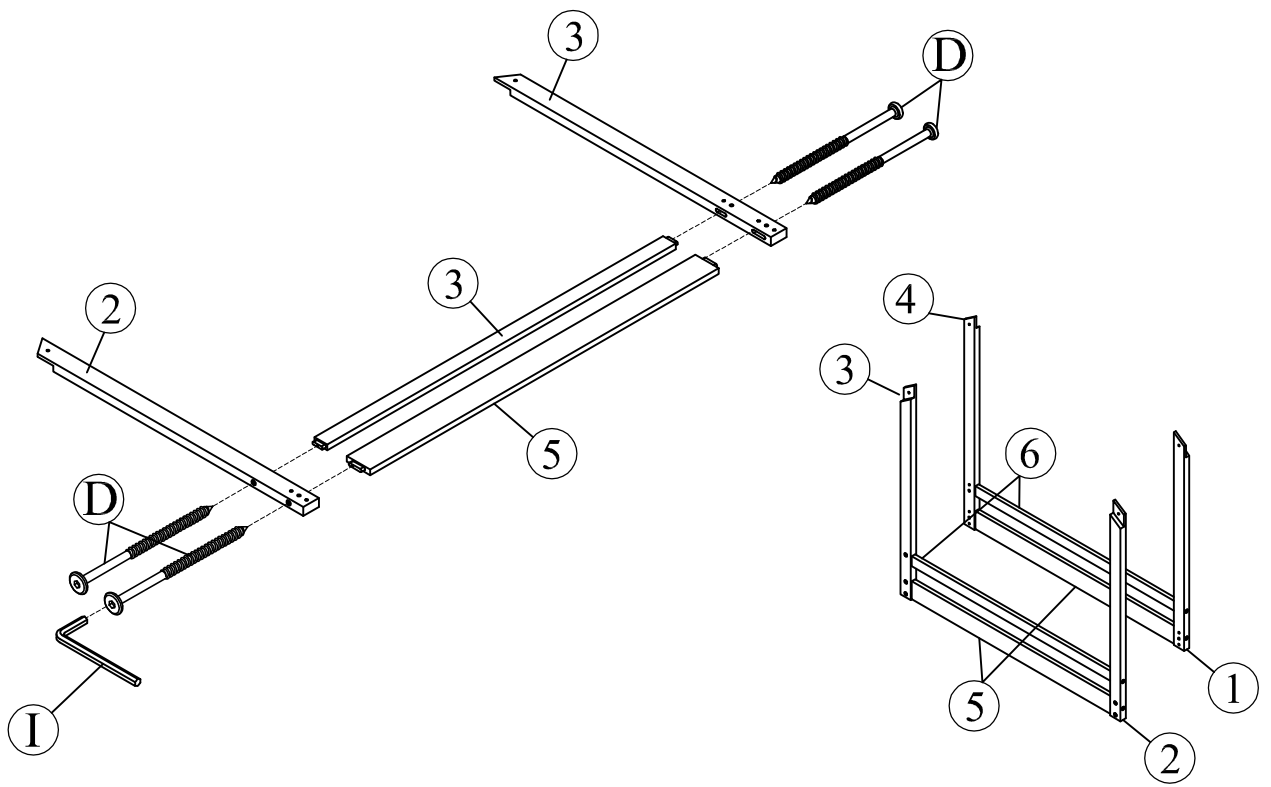

## Hardware List

No.	OUTLOOK	DESC	QTY
(A)		Dowel Ø10*30mm	8
(B)		Dowel Ø10*40mm	12
(C)		Screws Ø6.5*30mm	2
(D)		Screws Ø6.5*70mm	8
(E)		Bolts 1/4"*30mm	12
(F)		Bolts 1/4"*70mm Brass fin insert 1/4"*13mm	16
(G)		Screws #8*25mm	14
(H)		Round head screw #8*20mm	40
(I)		Allen key 60*22*4mm	1

### ASSEMBLY TOOLS REQUIRED (NOT INCLUDED)

**STEP 1:**

(D)		08
(I)		01

**STEP 2:**

(B)		06
(F)		10
(I)		01

**STEP 3:**

(C)		02
(I)		01

**STEP 4:**