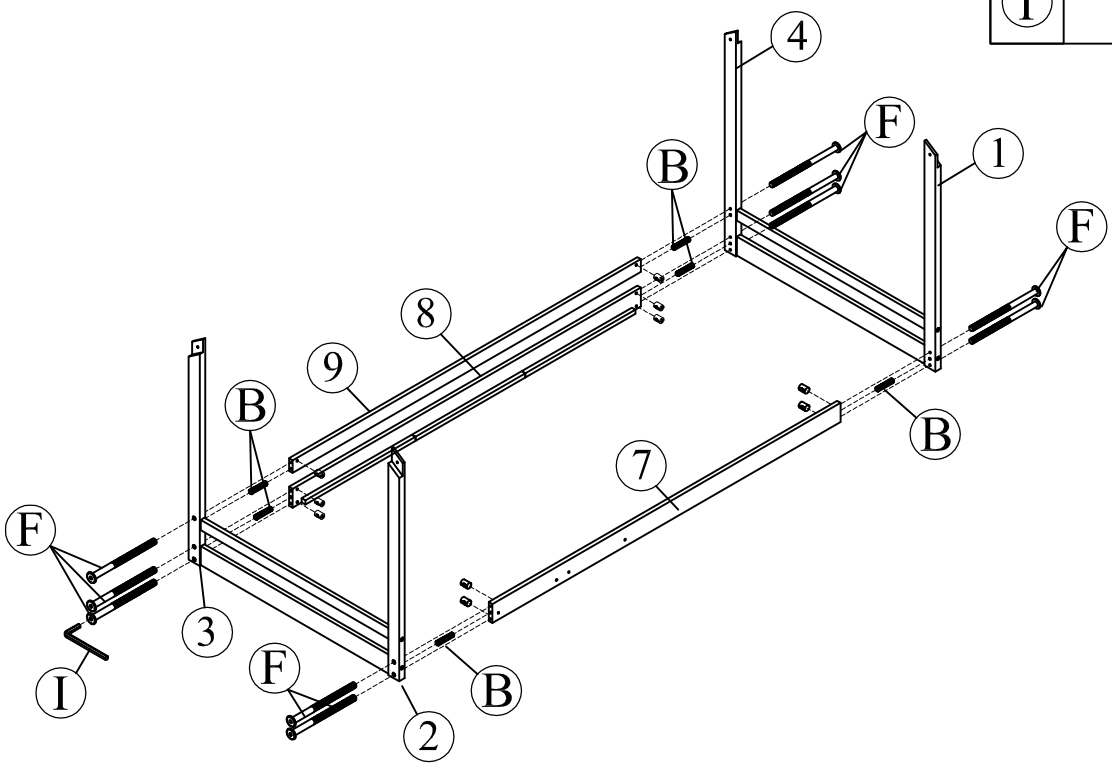

## Hardware List

No.	OUTLOOK	DESC	QTY
(A)		Dowel Ø10*30mm	8
(B)		Dowel Ø10*40mm	12
(C)		Screws Ø6.5*30mm	2
(D)		Screws Ø6.5*70mm	8
(E)		Bolts 1/4"*30mm	12
(F)		Bolts 1/4"*70mm Brass fin insert 1/4"*13mm	16
(G)		Screws #8*25mm	14
(H)		Round head screw #8*20mm	40
(I)		Allen key 60*22*4mm	1

### ASSEMBLY TOOLS REQUIRED (NOT INCLUDED)

**STEP 1:**

(D)		08
(I)		01

**STEP 2:**

(B)		06
(F)		10
(I)		01

**STEP 3:**

(C)		02
(I)		01

**STEP 4:**