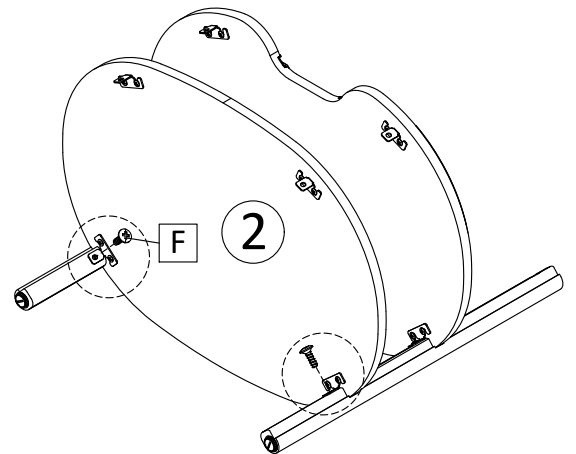

 <p>SET-UP TIME : 60 MINUTES</p>	 <p>NUMBER OF PERSONS : 02</p>	 <p>TOOLS : </p>
---	--	---

1 This item is available 2 options for tambour door opening direction (slide to left or slide to right)

Option 1

Right Open Direction

Option 2

Left Open Direction

Please make your choice and then follow the next steps according to your choice.

2

F	x 16
	
M 4.5 x 12.5 mm	

H	x 8
	

3

4

5

6

7

C	x 2	D	x 4
 Ø12 mm		 Ø6 x 30 mm	

8

A	x 6
 Ø6 x 35 mm	

9**OPTION 1****OPTION 2****10**

11

12

13 OPTION 1

OPTION 2

14 OPTION 1

G	x 1	I	x 2
		M 4 x 10 mm	

OPTION 2

G	x 1	I	x 2
		M 4 x 10 mm	