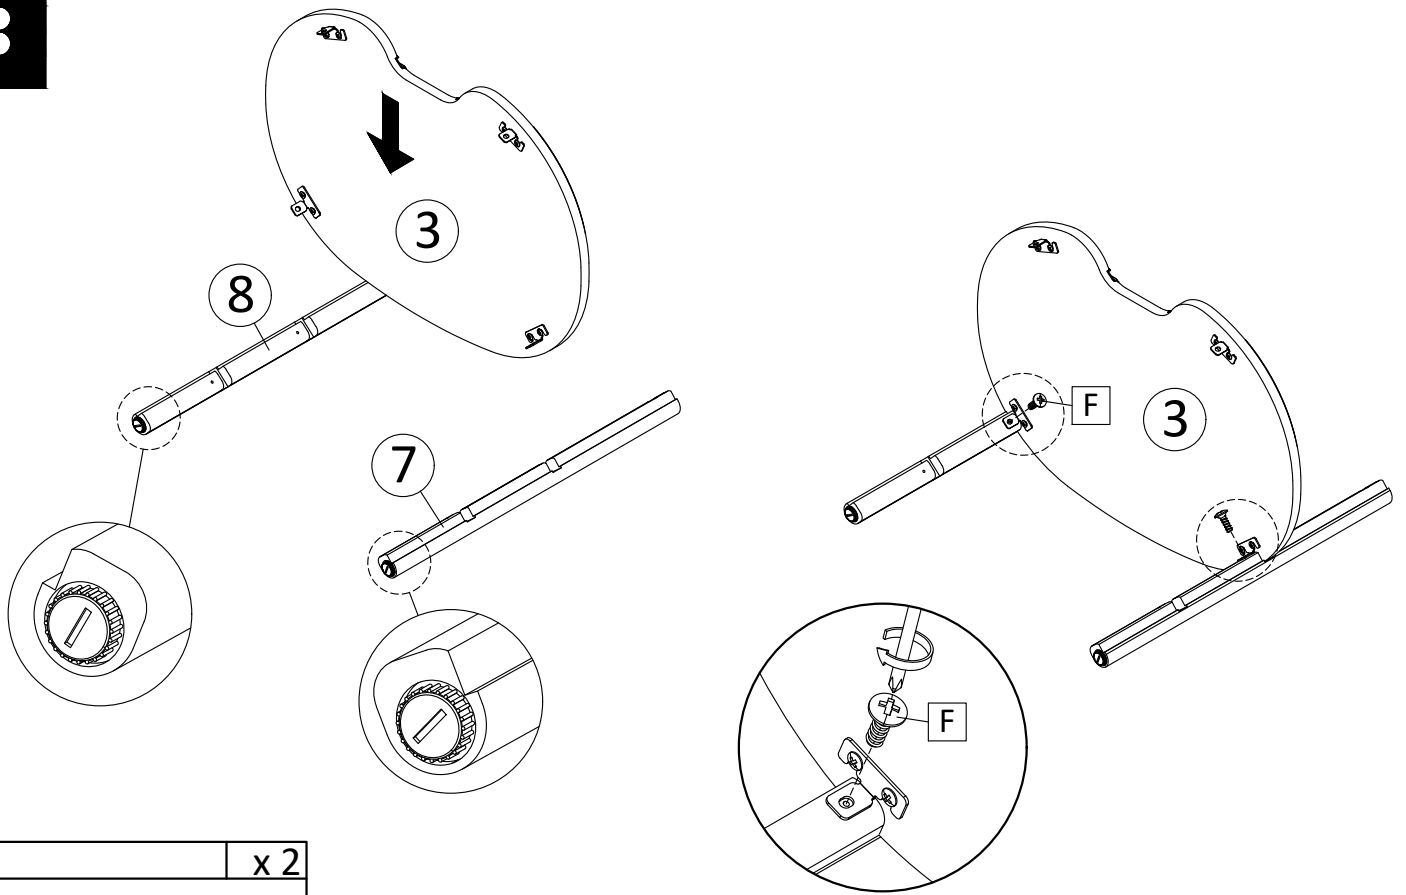

 <p>SET-UP TIME : 60 MINUTES</p>	 <p>NUMBER OF PERSONS : 02</p>	 <p>TOOLS : </p>
---	--	---

1 This item is available 2 options for tambour door opening direction (slide to left or slide to right)

Option 1

Right Open Direction

Option 2

Left Open Direction

Please make your choice and then follow the next steps according to your choice.

2

F	x 16
	
M 4.5 x 12.5 mm	

H	x 8
	

3

4

5

6

7

C	x 2	D	x 4
 Ø12 mm		 Ø6 x 30 mm	

8

A	x 6
 Ø6 x 35 mm	

9**OPTION 1****OPTION 2****10**

11

12

13 OPTION 1

OPTION 2

14 OPTION 1

G	x 1	I	x 2
		M 4 x 10 mm	

OPTION 2

G	x 1	I	x 2
		M 4 x 10 mm	