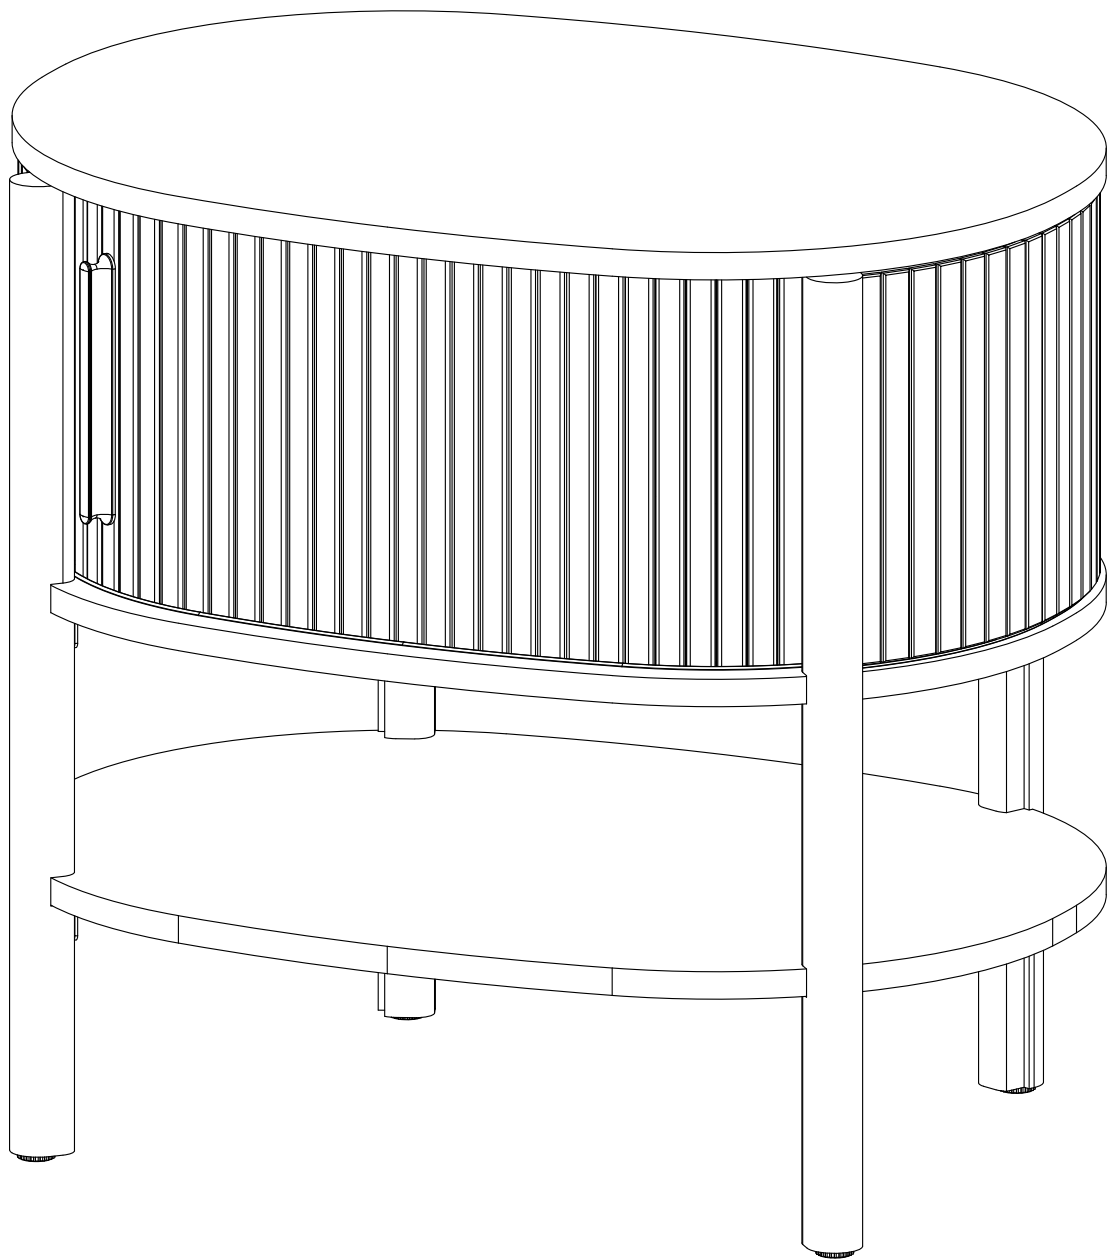

ASSEMBLY INSTRUCTIONS

1340037

Hardware

<p>A x 8</p>  <p>Ø6 x 35 mm</p>	<p>B x 4</p>  <p>Ø15 mm</p>	<p>C x 4</p>  <p>Ø12 mm</p>	<p>D x 4</p>  <p>Ø6 x 30 mm</p>
<p>E x 1</p> 	<p>F x 25</p>  <p>M 4.5 x 12.5 mm</p>	<p>G x 1</p> 	<p>H x 8</p> 
<p>I x 2</p>  <p>M 4 x 10 mm</p>	<p>J x 1</p> 		

 <p>SET-UP TIME : 60 MINUTES</p>	 <p>NUMBER OF PERSONS : 02</p>	 <p>TOOLS : </p>
---	--	---

1 This item is available 2 options for tambour door opening direction (slide to left or slide to right)

Option 1

Right Open Direction

Option 2

Left Open Direction

Please make your choice and then follow the next steps according to your choice.

2

F	x 16
	
M 4.5 x 12.5 mm	

H	x 8
	

3