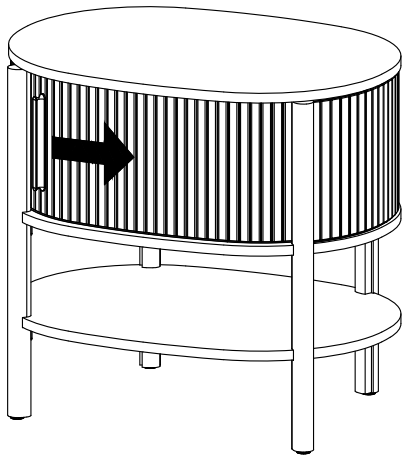

ASSEMBLY INSTRUCTIONS

1340037

Hardware

<p>A x 8</p>  <p>Ø6 x 35 mm</p>	<p>B x 4</p>  <p>Ø15 mm</p>	<p>C x 4</p>  <p>Ø12 mm</p>	<p>D x 4</p>  <p>Ø6 x 30 mm</p>
<p>E x 1</p> 	<p>F x 25</p>  <p>M 4.5 x 12.5 mm</p>	<p>G x 1</p> 	<p>H x 8</p> 
<p>I x 2</p>  <p>M 4 x 10 mm</p>	<p>J x 1</p> 		

 <p>SET-UP TIME : 60 MINUTES</p>	 <p>NUMBER OF PERSONS : 02</p>	 <p>TOOLS : </p>
---	--	---

1 This item is available 2 options for tambour door opening direction (slide to left or slide to right)

Option 1

Right Open Direction

Option 2

Left Open Direction

Please make your choice and then follow the next steps according to your choice.

2

F	x 16
	
M 4.5 x 12.5 mm	

H	x 8
	

3