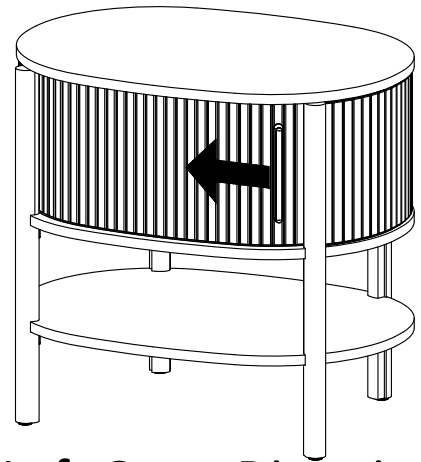

 <p>SET-UP TIME : 60 MINUTES</p>	 <p>NUMBER OF PERSONS : 02</p>	 <p>TOOLS : </p>
---	--	---

1 This item is available 2 options for tambour door opening direction (slide to left or slide to right)

Option 1

Right Open Direction

Option 2

Left Open Direction

Please make your choice and then follow the next steps according to your choice.

2

F	x 16
	
M 4.5 x 12.5 mm	

H	x 8
	

3