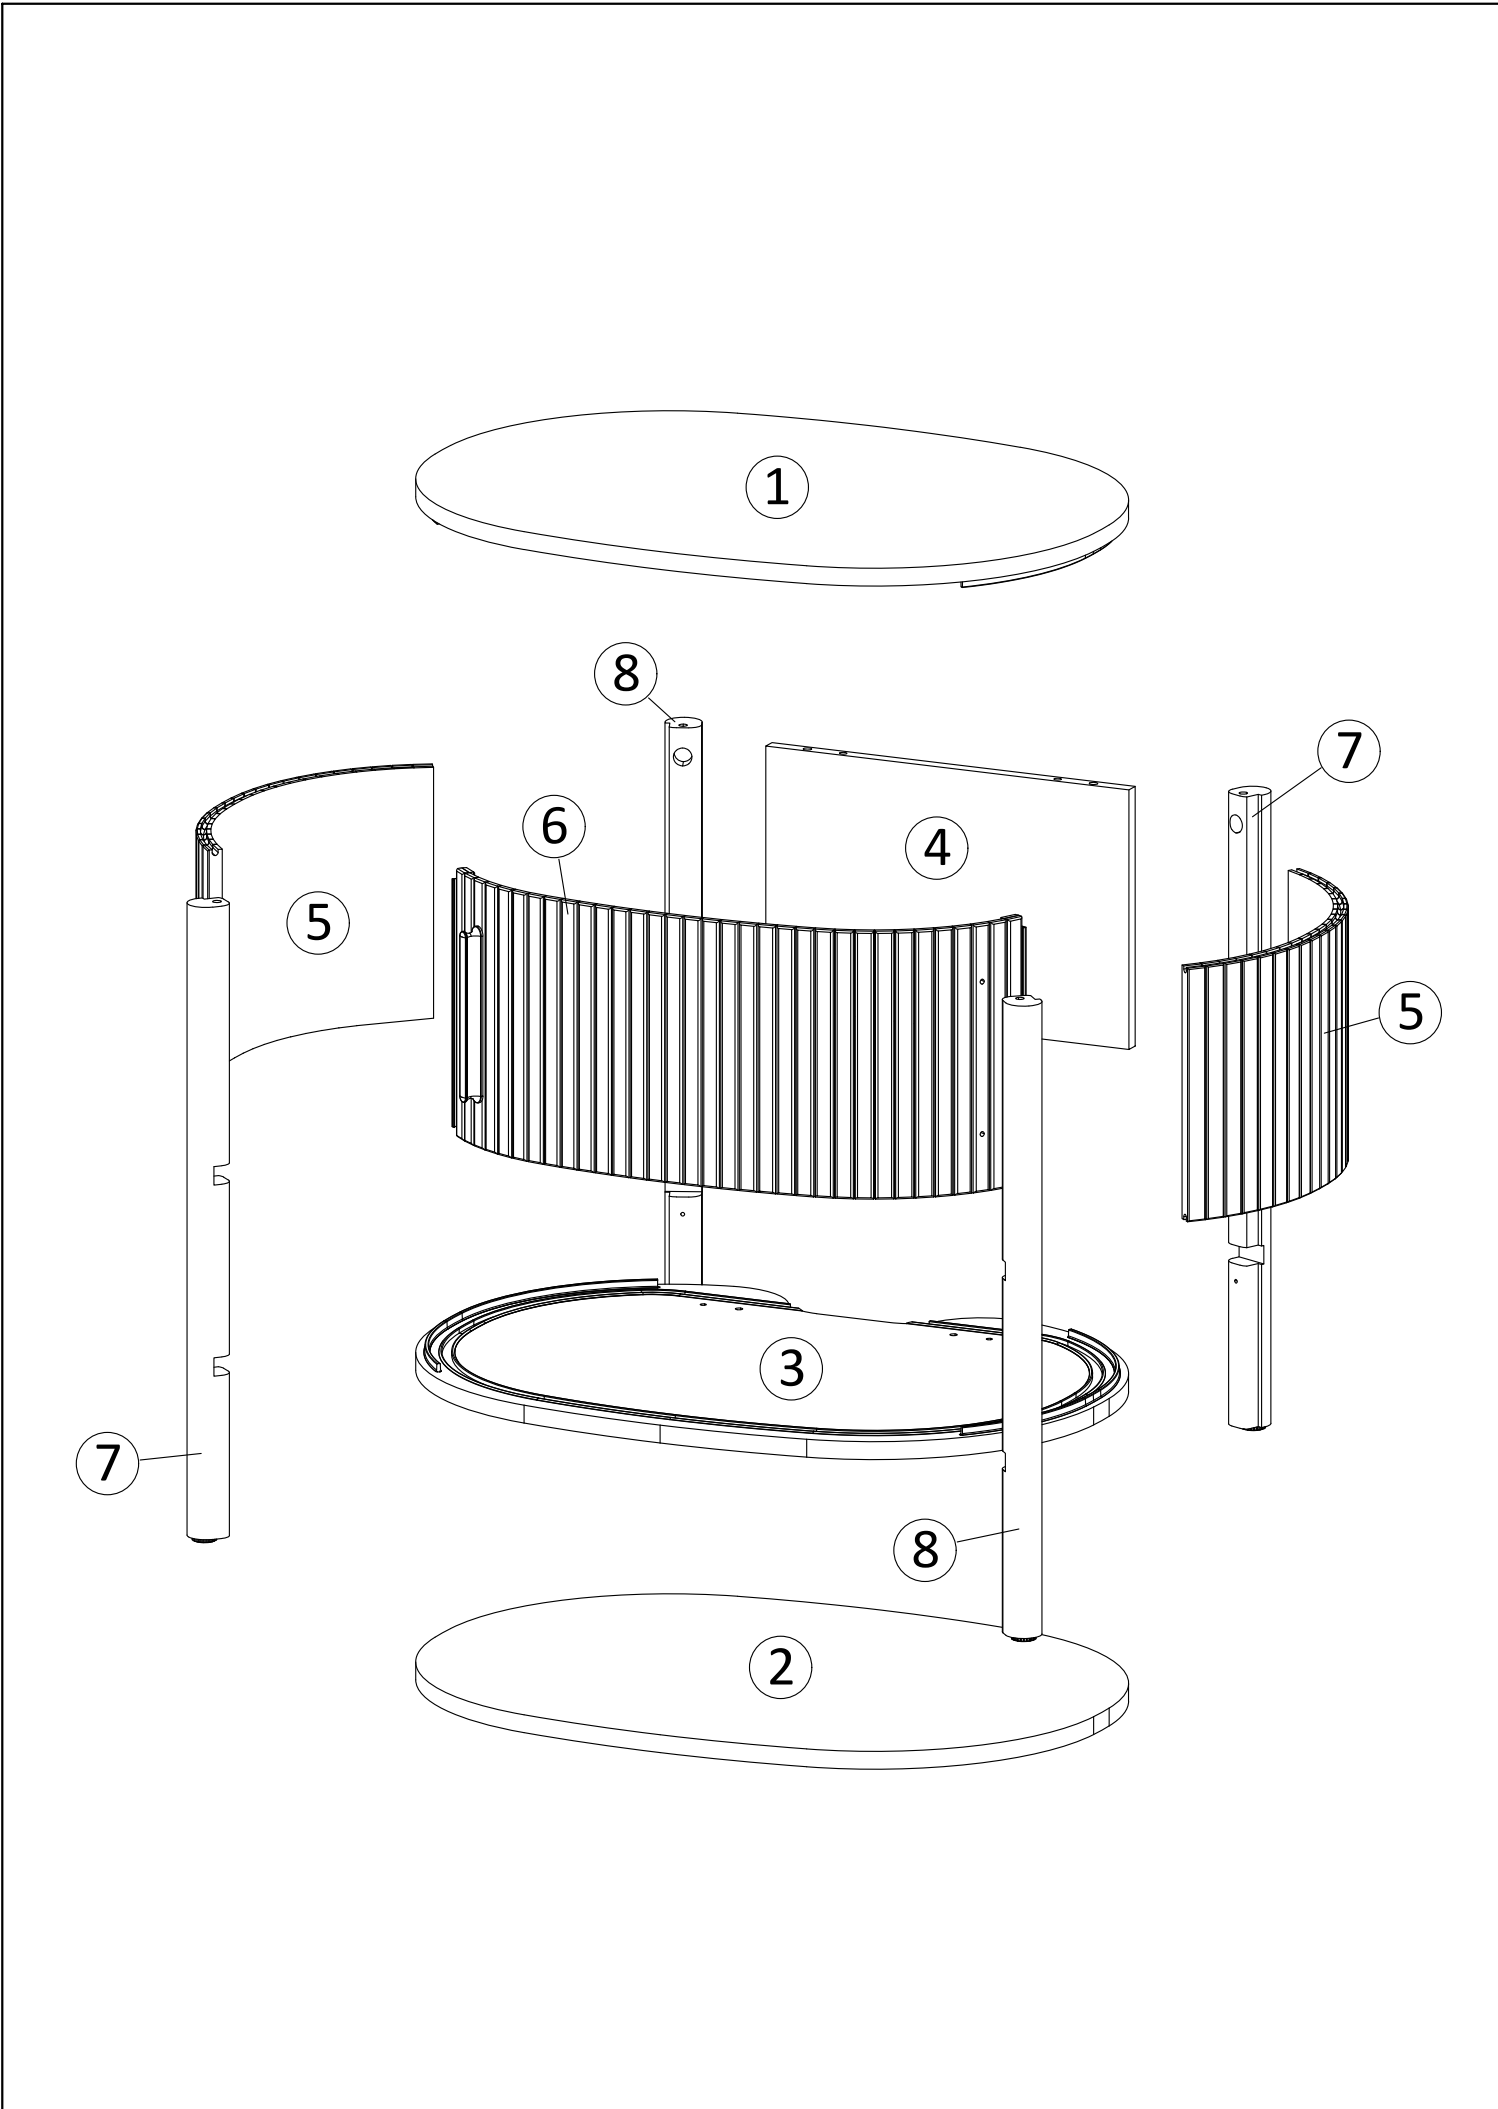

ASSEMBLY INSTRUCTIONS

1340037

Hardware

<p>A x 8</p>  <p>Ø6 x 35 mm</p>	<p>B x 4</p>  <p>Ø15 mm</p>	<p>C x 4</p>  <p>Ø12 mm</p>	<p>D x 4</p>  <p>Ø6 x 30 mm</p>
<p>E x 1</p> 	<p>F x 25</p>  <p>M 4.5 x 12.5 mm</p>	<p>G x 1</p> 	<p>H x 8</p> 
<p>I x 2</p>  <p>M 4 x 10 mm</p>	<p>J x 1</p> 		

 <p>SET-UP TIME : 60 MINUTES</p>	 <p>NUMBER OF PERSONS : 02</p>	 <p>TOOLS : </p>
---	--	---

1 This item is available 2 options for tambour door opening direction (slide to left or slide to right)

Option 1

Right Open Direction

Option 2

Left Open Direction

Please make your choice and then follow the next steps according to your choice.

2

F	x 16
	
M 4.5 x 12.5 mm	

H	x 8
	

3

4

5

6

7

C	x 2	D	x 4
 Ø12 mm		 Ø6 x 30 mm	

8

A	x 6
 Ø6 x 35 mm	

9**OPTION 1****OPTION 2****10**