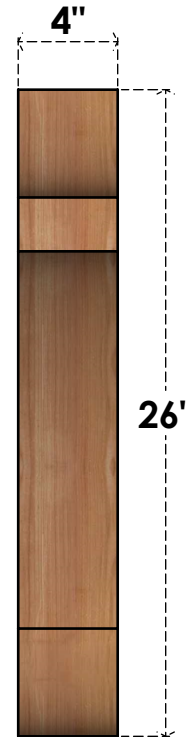

BRC04X22X26OLY00RWR

4"W X 22"D X 26"H OLYMPIC ROUGH SAWN BRACE, WESTERN RED CEDAR

SIDE

FRONT

EKENA MILLWORK
 2300 WEST MAIN ST.
 CLARKSVILLE, TX 75426
 TOLL FREE: 866-607-0453
 WWW.EKENAMILLWORK.COM

NOTES

1. INSTALLATION TO BE COMPLETED IN ACCORDANCE WITH MANUFACTURER'S SPECIFICATIONS.
2. DRAWING MAY NOT BE TO SCALE
3. THIS DRAWING IS INTENDED FOR DESIGN AND PLANNING PURPOSES ONLY.
4. ALL INFORMATION CONTAINED HEREIN WAS CURRENT AT THE TIME OF DEVELOPMENT BUT MUST BE REVIEWED AND APPROVED BY THE PRODUCT MANUFACTURER TO BE CONSIDERED ACCURATE.
5. PRODUCTS ARE NOT KILN DRIED. THIS ITEM IS UNIQUE AND WILL CONTAIN THE NATURAL VARIATIONS THAT THE WOOD SPECIES OFFERS. THIS MAY RESULT IN VARIATIONS UP TO 1/4"