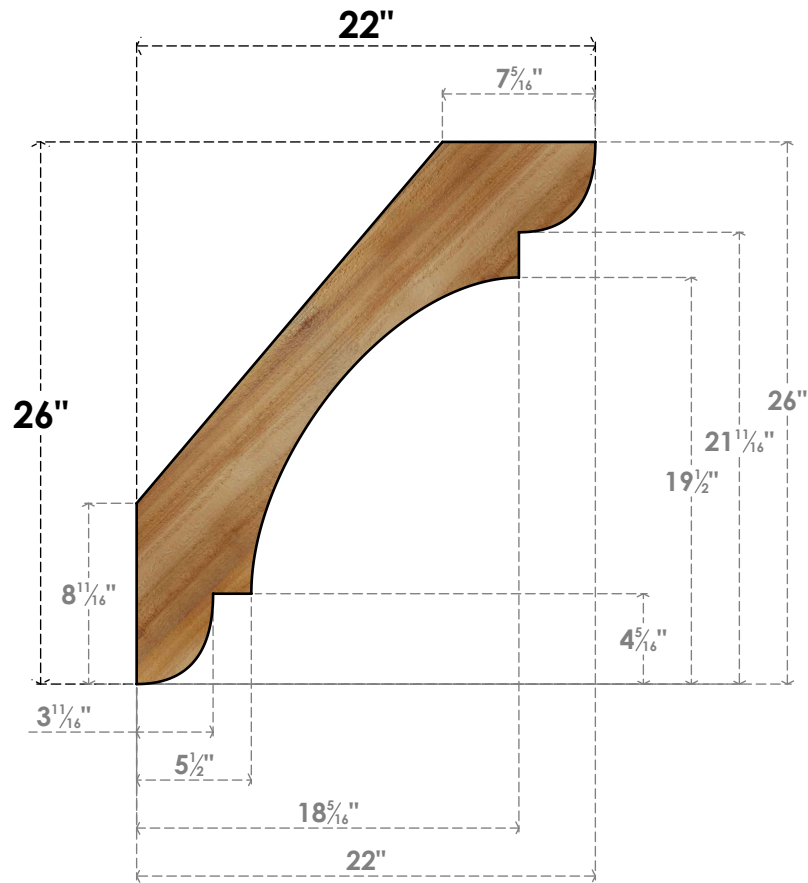

BRC04X22X26OLY00RWR

4"W X 22"D X 26"H OLYMPIC ROUGH SAWN BRACE, WESTERN RED CEDAR

SIDE

FRONT

EKENA MILLWORK
 2300 WEST MAIN ST.
 CLARKSVILLE, TX 75426
 TOLL FREE: 866-607-0453
 WWW.EKENAMILLWORK.COM

NOTES

1. INSTALLATION TO BE COMPLETED IN ACCORDANCE WITH MANUFACTURER'S SPECIFICATIONS.
2. DRAWING MAY NOT BE TO SCALE
3. THIS DRAWING IS INTENDED FOR DESIGN AND PLANNING PURPOSES ONLY.
4. ALL INFORMATION CONTAINED HEREIN WAS CURRENT AT THE TIME OF DEVELOPMENT BUT MUST BE REVIEWED AND APPROVED BY THE PRODUCT MANUFACTURER TO BE CONSIDERED ACCURATE.
5. PRODUCTS ARE NOT KILN DRIED. THIS ITEM IS UNIQUE AND WILL CONTAIN THE NATURAL VARIATIONS THAT THE WOOD SPECIES OFFERS. THIS MAY RESULT IN VARIATIONS UP TO 1/4"