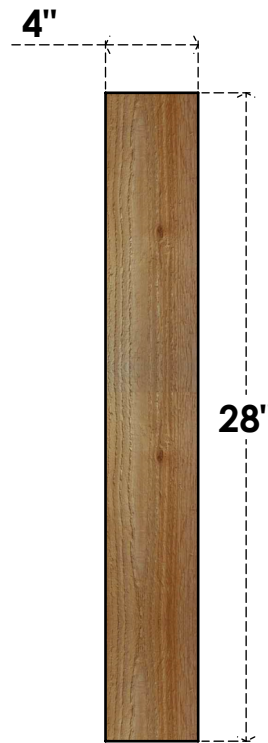

BRC04X22X28TRA00RWR

4"W X 22"D X 28"H TRADITIONAL ROUGH SAWN BRACE, WESTERN RED CEDAR

SIDE

FRONT

EKENA MILLWORK
 2300 WEST MAIN ST.
 CLARKSVILLE, TX 75426
 TOLL FREE: 866-607-0453
 WWW.EKENAMILLWORK.COM

NOTES

1. INSTALLATION TO BE COMPLETED IN ACCORDANCE WITH MANUFACTURER'S SPECIFICATIONS.
2. DRAWING MAY NOT BE TO SCALE
3. THIS DRAWING IS INTENDED FOR DESIGN AND PLANNING PURPOSES ONLY.
4. ALL INFORMATION CONTAINED HEREIN WAS CURRENT AT THE TIME OF DEVELOPMENT BUT MUST BE REVIEWED AND APPROVED BY THE PRODUCT MANUFACTURER TO BE CONSIDERED ACCURATE.
5. PRODUCTS ARE NOT KILN DRIED. THIS ITEM IS UNIQUE AND WILL CONTAIN THE NATURAL VARIATIONS THAT THE WOOD SPECIES OFFERS. THIS MAY RESULT IN VARIATIONS UP TO 1/4"