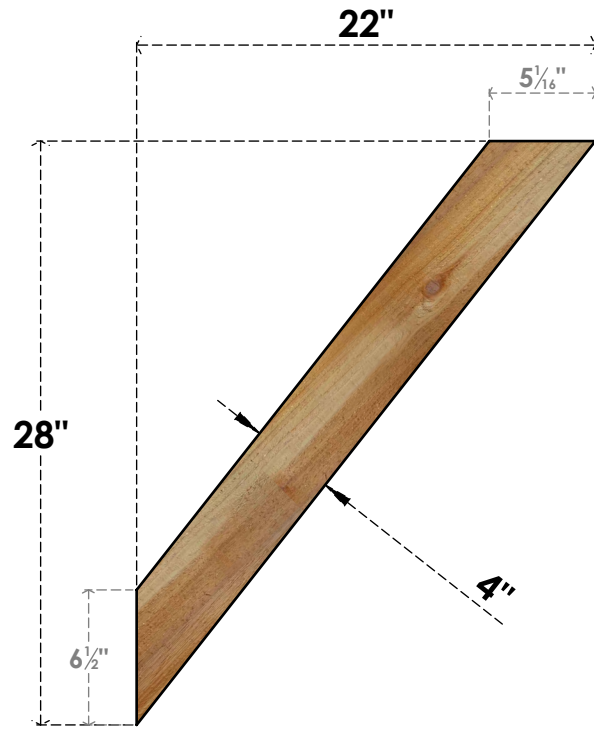

BRC04X22X28TRA00RWR

4"W X 22"D X 28"H TRADITIONAL ROUGH SAWN BRACE, WESTERN RED CEDAR

SIDE

FRONT

EKENA MILLWORK
 2300 WEST MAIN ST.
 CLARKSVILLE, TX 75426
 TOLL FREE: 866-607-0453
 WWW.EKENAMILLWORK.COM

NOTES