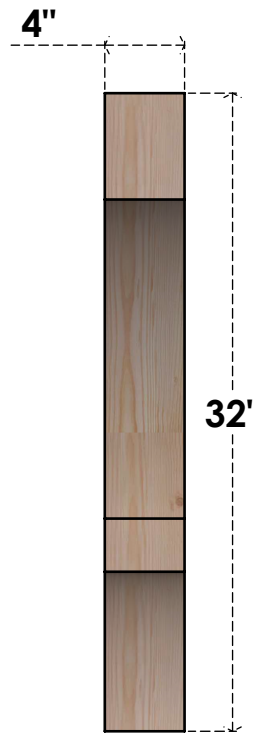

BRC04X32X32BOA00RDF

4"W X 32"D X 32"H BALBOA ROUGH SAWN BRACE, DOUGLAS FIR

SIDE

FRONT

EKENA MILLWORK
 2300 WEST MAIN ST.
 CLARKSVILLE, TX 75426
 TOLL FREE: 866-607-0453
 WWW.EKENAMILLWORK.COM

NOTES

1. INSTALLATION TO BE COMPLETED IN ACCORDANCE WITH MANUFACTURER'S SPECIFICATIONS.
2. DRAWING MAY NOT BE TO SCALE
3. THIS DRAWING IS INTENDED FOR DESIGN AND PLANNING PURPOSES ONLY.
4. ALL INFORMATION CONTAINED HEREIN WAS CURRENT AT THE TIME OF DEVELOPMENT BUT MUST BE REVIEWED AND APPROVED BY THE PRODUCT MANUFACTURER TO BE CONSIDERED ACCURATE.
5. PRODUCTS ARE NOT KILN DRIED. THIS ITEM IS UNIQUE AND WILL CONTAIN THE NATURAL VARIATIONS THAT THE WOOD SPECIES OFFERS. THIS MAY RESULT IN VARIATIONS UP TO 1/4"