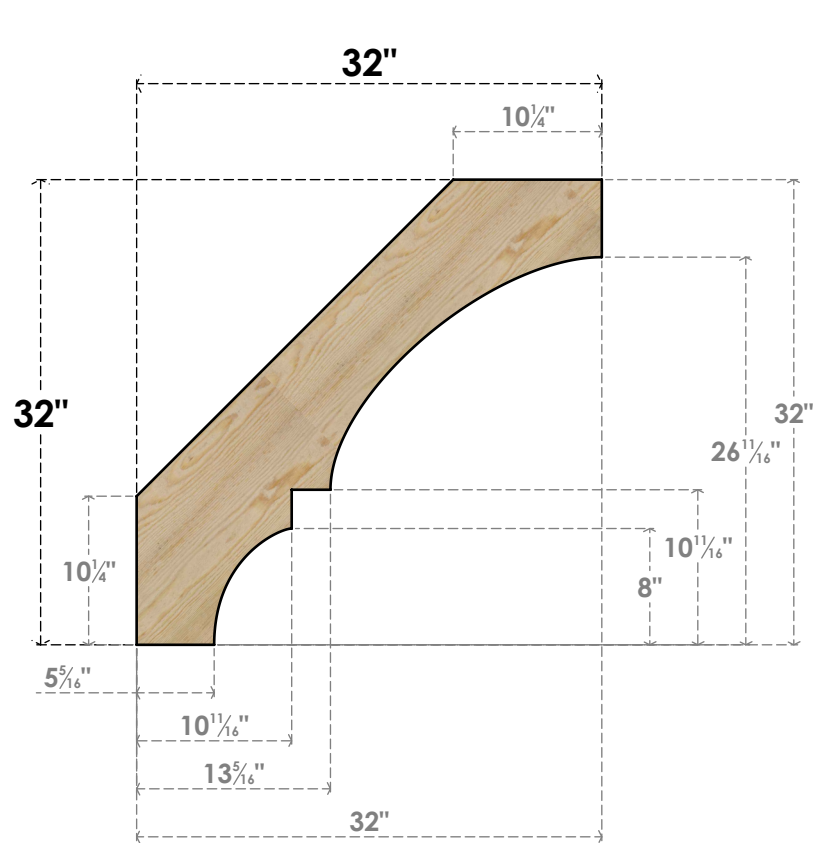

BRC04X32X32BOA00RDF

4"W X 32"D X 32"H BALBOA ROUGH SAWN BRACE, DOUGLAS FIR

SIDE

FRONT

EKENA MILLWORK
 2300 WEST MAIN ST.
 CLARKSVILLE, TX 75426
 TOLL FREE: 866-607-0453
 WWW.EKENAMILLWORK.COM

NOTES

1. INSTALLATION TO BE COMPLETED IN ACCORDANCE WITH MANUFACTURER'S SPECIFICATIONS.
2. DRAWING MAY NOT BE TO SCALE
3. THIS DRAWING IS INTENDED FOR DESIGN AND PLANNING PURPOSES ONLY.
4. ALL INFORMATION CONTAINED HEREIN WAS CURRENT AT THE TIME OF DEVELOPMENT BUT MUST BE REVIEWED AND APPROVED BY THE PRODUCT MANUFACTURER TO BE CONSIDERED ACCURATE.
5. PRODUCTS ARE NOT KILN DRIED. THIS ITEM IS UNIQUE AND WILL CONTAIN THE NATURAL VARIATIONS THAT THE WOOD SPECIES OFFERS. THIS MAY RESULT IN VARIATIONS UP TO 1/4"