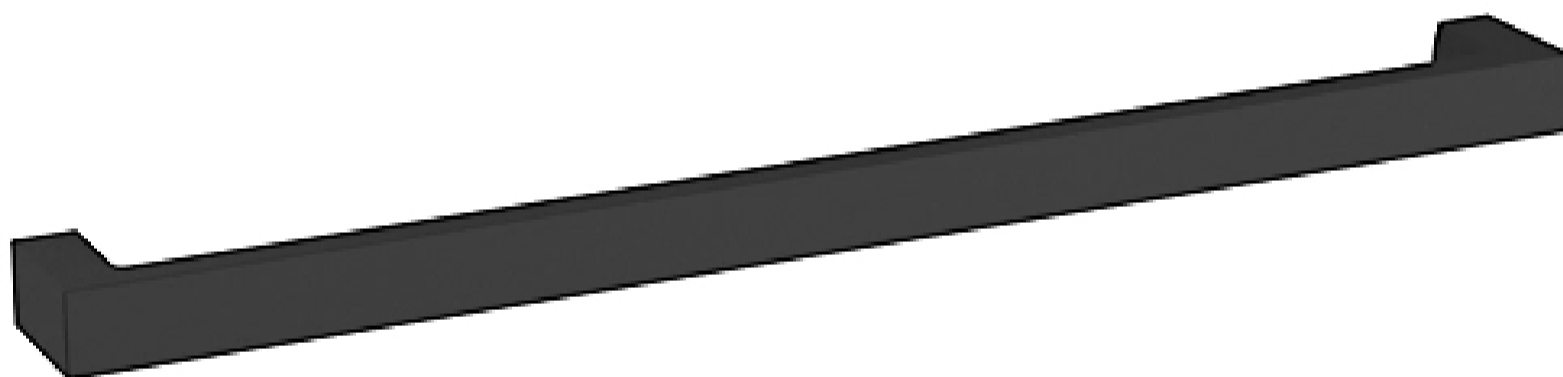

4409 CONTEMPORARY APPLIANCE PULL 18" CTC

SPECIFICATIONS

STYLE

Contemporary

4409 CONTEMPORARY APPLIANCE PULL

18" CTC

ESTATE PORTFOLIO

Model Number:
4409.190

Key Features

- ✓ This family is available in a knob, and 4", 6", 12", and 18" Pull
- ✓ Solid brass construction, feeling the difference in quality in every piece of cabinet hardware.
- ✓ A versatile finish featuring a deep solid Matte Black over sanded brass brings a sense of history to country looks and a sense of drama to more contemporary designs.
- ✓ Mounting Hardware included

all measurements in inches

SPECIFICATIONS

STYLE

Contemporary