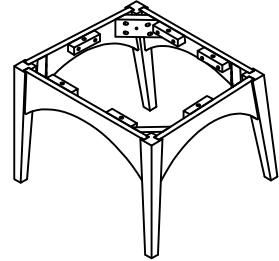

## + Parts Included

- ① Leg frame (1 pc)

- ② Seat frame (1 pc)

## + Parts Included

- A. Bolt  
Ø8x45mm (4 pcs)

- B. Spring Washer  
Ø8xØ13mm (4 pcs)

- C. Flat Washer  
Ø8xØ19mm (4 pcs)

- D. Allen Key (1 pc)