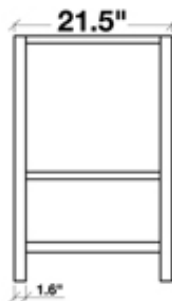

## 72" DOUBLE SINK VANITY SET

Cabinet Size

72"W x 21.5"D x 33.5"H

Mirror Size

27.5"W x 33.5"H (two pcs)

Features

- Solid Wood Construction
- Four Full-Extension, Dove-Tail Construction, Soft-Closing Drawers and Two Decorative Faux Drawers
- Large Uncovered Open Storage Space
- Satin Nickel Finish Hardware
- Matching Framed Mirrors Included

FRONT

BACK VIEW

SIDE VIEW

MIRROR VIEW