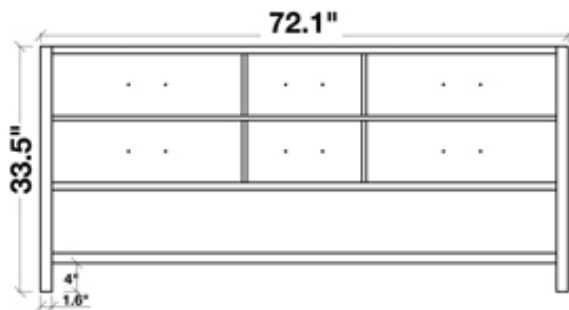

## 72" DOUBLE SINK VANITY SET

Cabinet Size

72"W x 21.5"D x 33.5"H

Mirror Size

27.5"W x 33.5"H (two pcs)

Features

- Solid Wood Construction
- Four Full-Extension, Dove-Tail Construction, Soft-Closing Drawers and Two Decorative Faux Drawers
- Large Uncovered Open Storage Space
- Satin Nickel Finish Hardware
- Matching Framed Mirrors Included

FRONT

BACK VIEW

SIDE VIEW

MIRROR VIEW