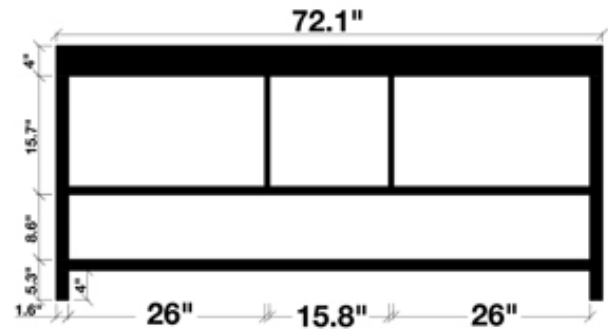

## 72" DOUBLE SINK VANITY SET

Cabinet Size

72"W x 21.5"D x 33.5"H

Mirror Size

27.5"W x 33.5"H (two pcs)

Features

- Solid Wood Construction
- Four Full-Extension, Dove-Tail Construction, Soft-Closing Drawers and Two Decorative Faux Drawers
- Large Uncovered Open Storage Space
- Satin Nickel Finish Hardware
- Matching Framed Mirrors Included

FRONT

BACK VIEW

SIDE VIEW

MIRROR VIEW