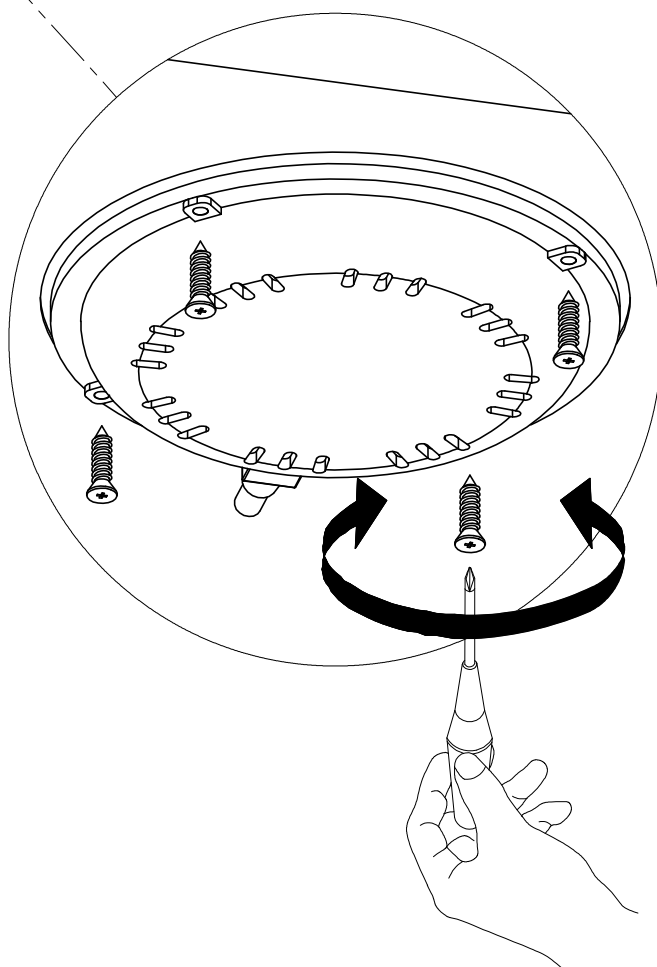

ASSEMBLY INSTRUCTION FOR DESK

HARDWARE LIST

A		JCBC M6 x 20	6mm x 20mm	8
B		Allen Key 4	4mm	2

STEP 1

STEP 2

STEP 3

Adjustable Leveller

ASSEMBLY INSTRUCTION WIRELESS CHARGER FOR DESK

HARDWARE LIST

A	Wireless Charger	1Set
---	------------------	------

STEP 1

STEP 2

PULL OUT

STEP 3

STEP 4 HOW TO INSTALL WIRELESS CHARGER

POCKET HOLE

STEP 5

STEP 6