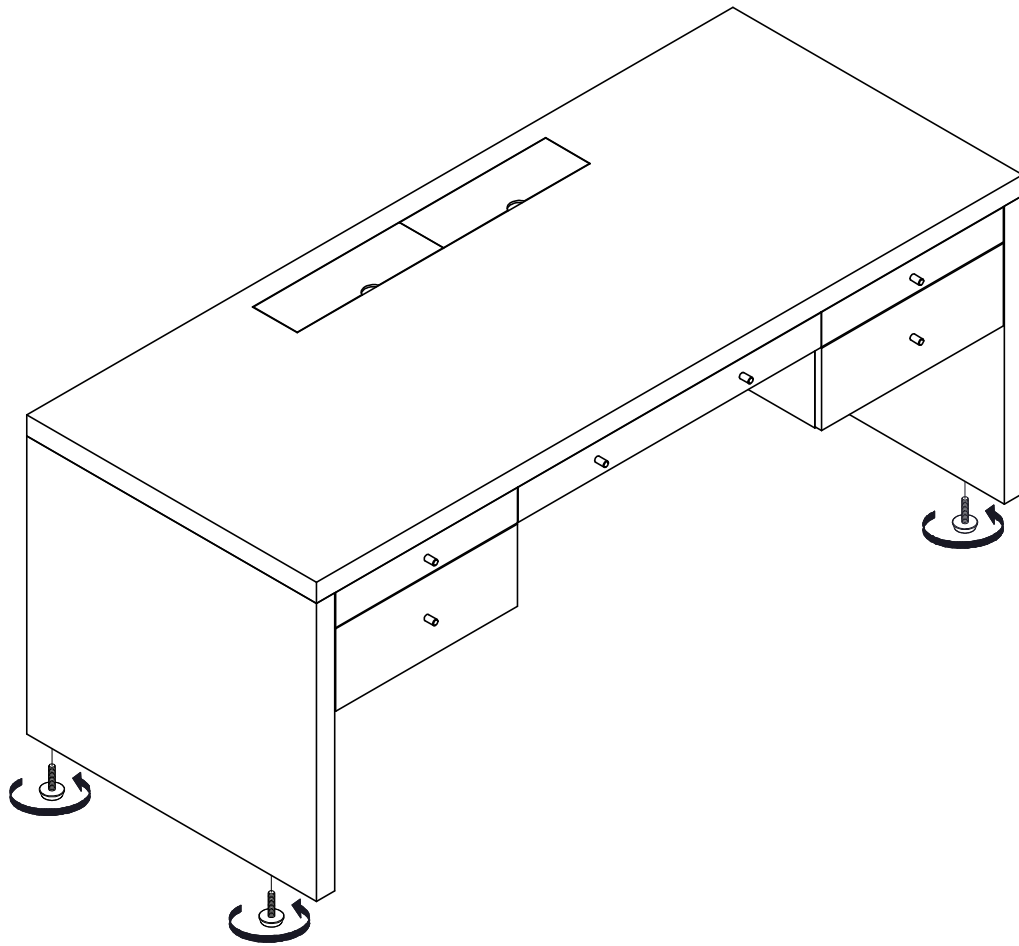

ASSEMBLY INSTRUCTION FOR DESK

HARDWARE LIST

A		JCBC M6 x 20	6mm x 20mm	8
B		Allen Key 4	4mm	2

STEP 1

STEP 2

STEP 3

Adjustable Leveller

ASSEMBLY INSTRUCTION WIRELESS CHARGER FOR DESK

HARDWARE LIST

A	Wireless Charger	1Set
---	------------------	------

STEP 1

STEP 2

PULL OUT

STEP 3

STEP 4 HOW TO INSTALL WIRELESS CHARGER

POCKET HOLE