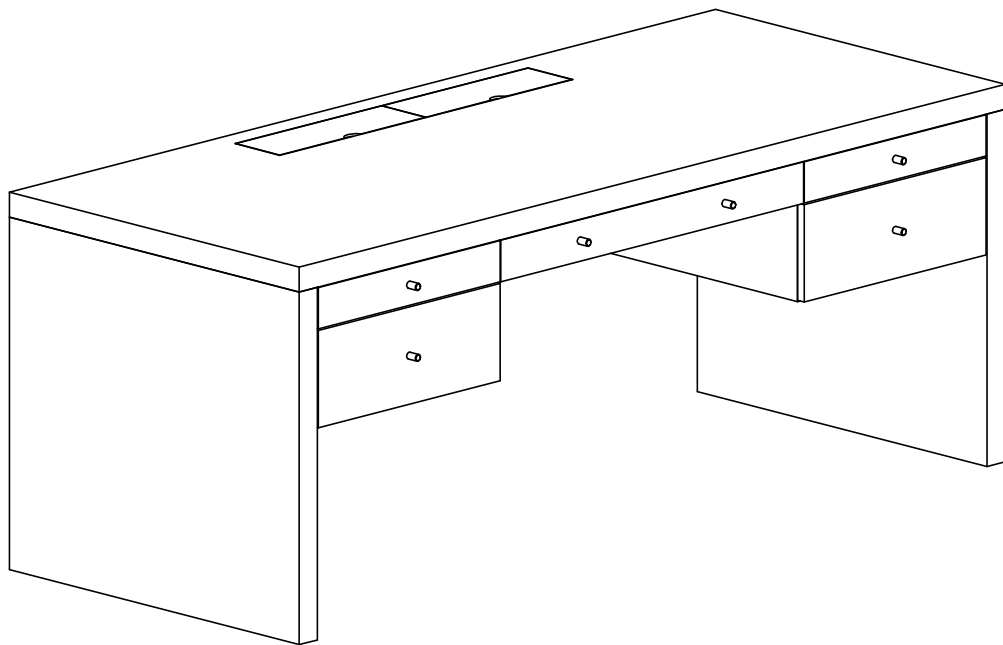

ASSEMBLY INSTRUCTION FOR DESK

HARDWARE LIST

A		JCBC M6 x 20	6mm x 20mm	8
B		Allen Key 4	4mm	2

STEP 1

STEP 2

STEP 3

Adjustable Leveller

ASSEMBLY INSTRUCTION WIRELESS CHARGER FOR DESK