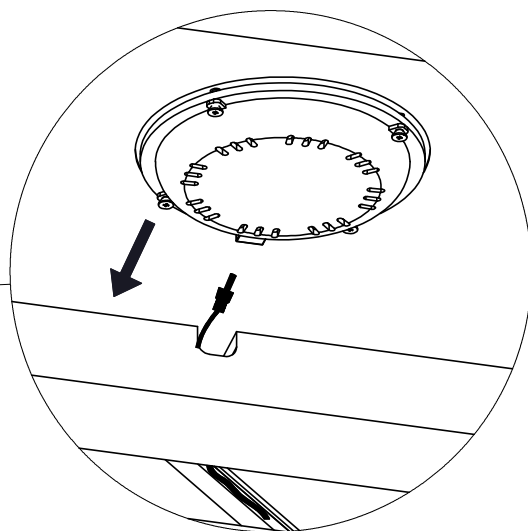

ASSEMBLY INSTRUCTION FOR DESK

HARDWARE LIST

A		JCBC M6 x 20	6mm x 20mm	8
B		Allen Key 4	4mm	2

STEP 1

STEP 2

STEP 3

Adjustable Leveller

ASSEMBLY INSTRUCTION WIRELESS CHARGER FOR DESK

HARDWARE LIST

A	Wireless Charger	1Set
---	------------------	------

STEP 1

STEP 2

PULL OUT

STEP 3

STEP 4 HOW TO INSTALL WIRELESS CHARGER

POCKET HOLE

STEP 5

STEP 6