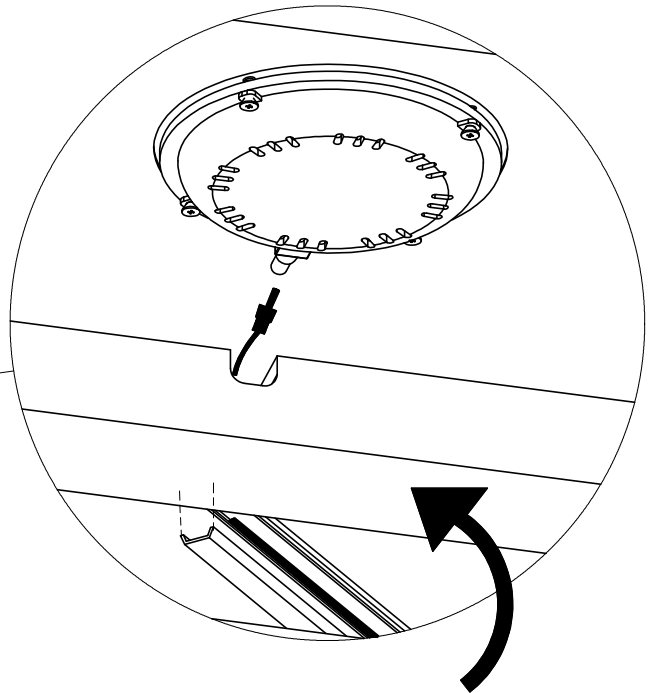

ASSEMBLY INSTRUCTION FOR DESK

HARDWARE LIST

A		JCBC M6 x 20	6mm x 20mm	8
B		Allen Key 4	4mm	2

STEP 1

STEP 2

STEP 3

Adjustable Leveller

ASSEMBLY INSTRUCTION WIRELESS CHARGER FOR DESK

HARDWARE LIST

A	Wireless Charger	1Set
---	------------------	------

STEP 1

STEP 2

PULL OUT

STEP 3

STEP 4 HOW TO INSTALL WIRELESS CHARGER

POCKET HOLE

STEP 5

STEP 6