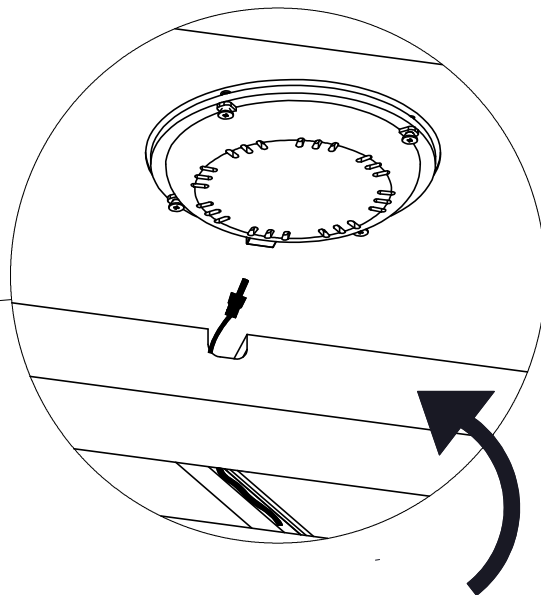

ASSEMBLY INSTRUCTION FOR DESK

HARDWARE LIST

A		JCBC M6 x 20	6mm x 20mm	8
B		Allen Key 4	4mm	2

STEP 1

STEP 2

STEP 3

Adjustable Leveller

ASSEMBLY INSTRUCTION WIRELESS CHARGER FOR DESK

HARDWARE LIST

A	Wireless Charger	1Set
---	------------------	------

STEP 1

STEP 2

PULL OUT

STEP 3

STEP 4 HOW TO INSTALL WIRELESS CHARGER

POCKET HOLE

STEP 5

STEP 6