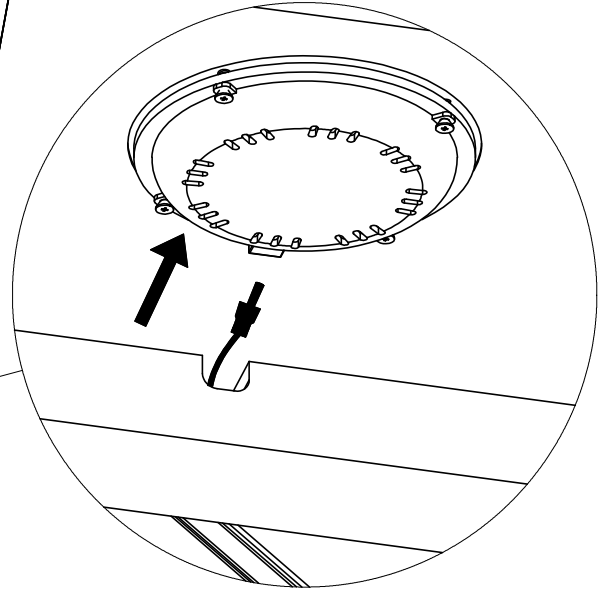

ASSEMBLY INSTRUCTION FOR DESK

HARDWARE LIST

A		JCBC M6 x 20	6mm x 20mm	8
B		Allen Key 4	4mm	2

STEP 1

STEP 2

STEP 3

Adjustable Leveller

ASSEMBLY INSTRUCTION WIRELESS CHARGER FOR DESK

HARDWARE LIST

A	Wireless Charger	1Set
---	------------------	------

STEP 1

STEP 2

PULL OUT

STEP 3

STEP 4 HOW TO INSTALL WIRELESS CHARGER

POCKET HOLE

STEP 5

STEP 6