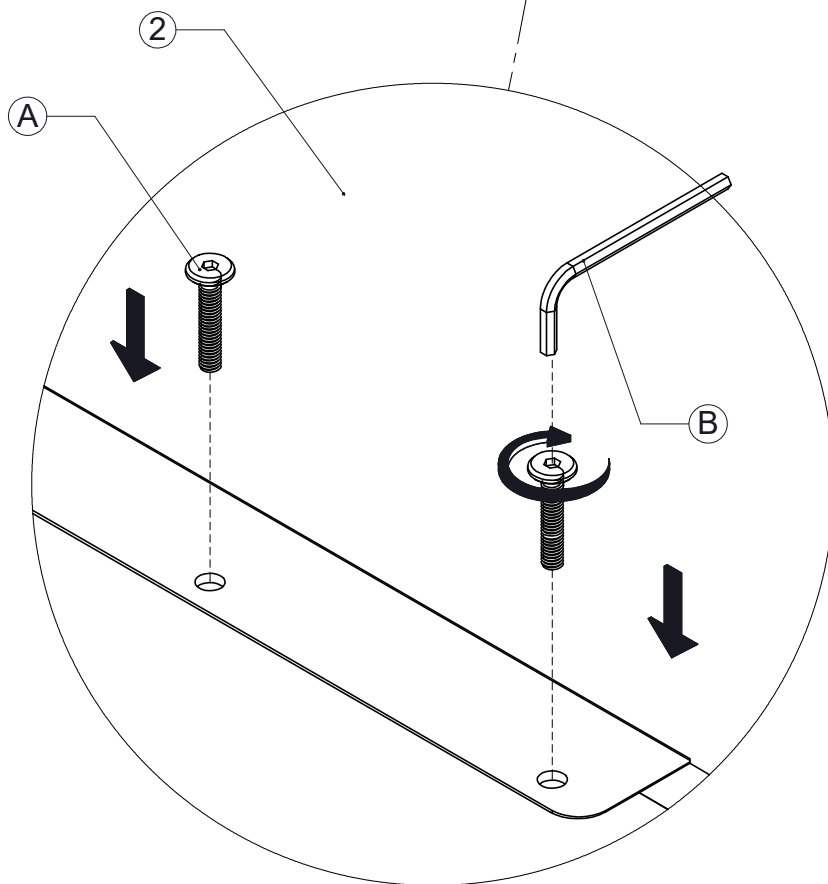

ASSEMBLY INSTRUCTION FOR DESK

HARDWARE LIST

A		JCBC M6 x 20	6mm x 20mm	8
B		Allen Key 4	4mm	2

STEP 1

STEP 2

STEP 3

Adjustable Leveller

ASSEMBLY INSTRUCTION WIRELESS CHARGER FOR DESK

HARDWARE LIST

A	Wireless Charger	1Set
---	------------------	------

STEP 1

STEP 2

PULL OUT

STEP 3

STEP 4 HOW TO INSTALL WIRELESS CHARGER

POCKET HOLE