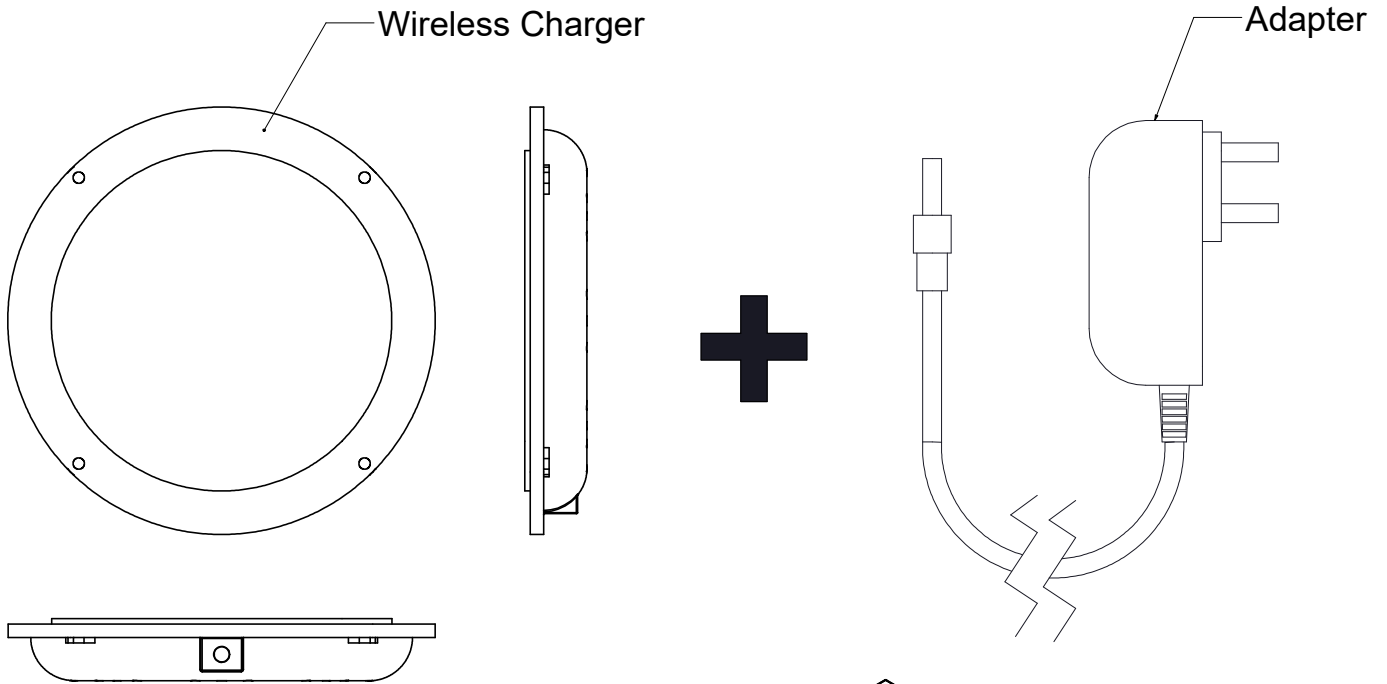

ASSEMBLY INSTRUCTION FOR DESK

HARDWARE LIST

A		JCBC M6 x 20	6mm x 20mm	8
B		Allen Key 4	4mm	2

STEP 1

STEP 2

STEP 3

Adjustable Leveller

ASSEMBLY INSTRUCTION WIRELESS CHARGER FOR DESK

HARDWARE LIST

A	Wireless Charger	1Set
---	------------------	------

STEP 1

STEP 2

PULL OUT

STEP 3

STEP 4 HOW TO INSTALL WIRELESS CHARGER

POCKET HOLE