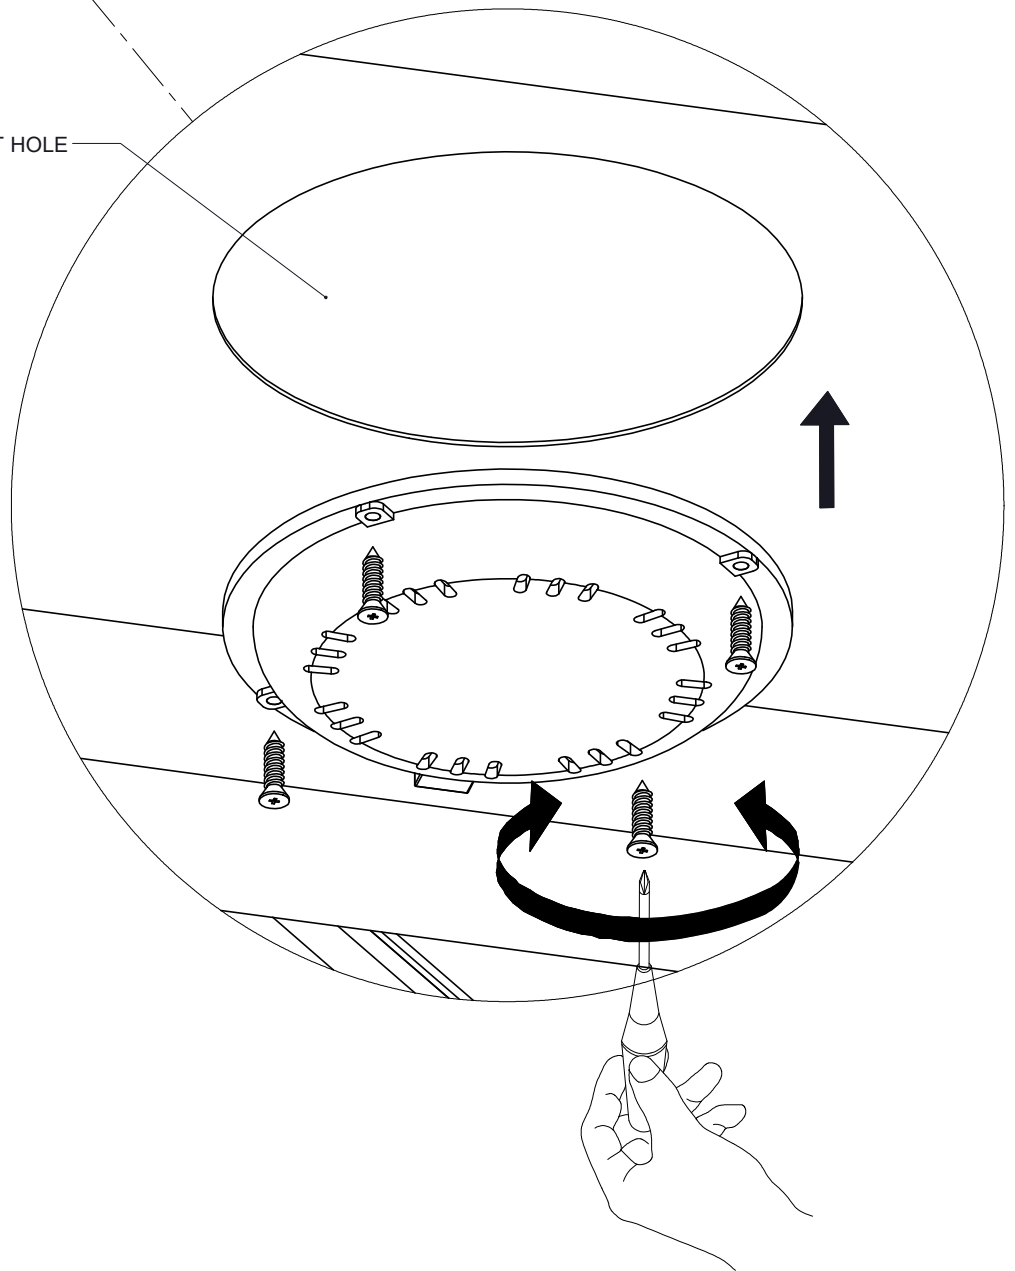

ASSEMBLY INSTRUCTION FOR DESK

HARDWARE LIST

A		JCBC M6 x 20	6mm x 20mm	8
B		Allen Key 4	4mm	2

STEP 1

STEP 2

STEP 3

Adjustable Leveller

ASSEMBLY INSTRUCTION WIRELESS CHARGER FOR DESK

HARDWARE LIST

A	Wireless Charger	1Set
---	------------------	------

STEP 1

STEP 2

PULL OUT

STEP 3

STEP 4 HOW TO INSTALL WIRELESS CHARGER

POCKET HOLE

STEP 5

STEP 6