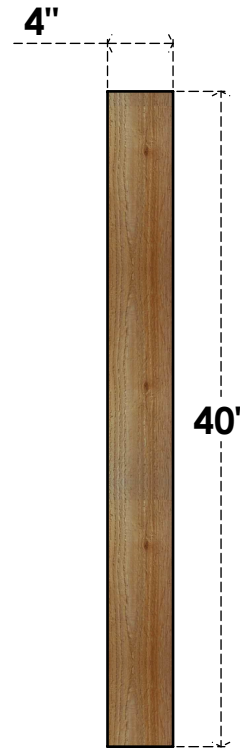

BRC04X36X40TRA00RWR

4"W X 36"D X 40"H TRADITIONAL ROUGH SAWN BRACE, WESTERN RED CEDAR

SIDE

FRONT

EKENA MILLWORK
2300 WEST MAIN ST.
CLARKSVILLE, TX 75426
TOLL FREE: 866-607-0453
WWW.EKENAMILLWORK.COM

NOTES

1. INSTALLATION TO BE COMPLETED IN ACCORDANCE WITH MANUFACTURER'S SPECIFICATIONS.
2. DRAWING MAY NOT BE TO SCALE
3. THIS DRAWING IS INTENDED FOR DESIGN AND PLANNING PURPOSES ONLY.
4. ALL INFORMATION CONTAINED HEREIN WAS CURRENT AT THE TIME OF DEVELOPMENT BUT MUST BE REVIEWED AND APPROVED BY THE PRODUCT MANUFACTURER TO BE CONSIDERED ACCURATE.
5. PRODUCTS ARE NOT KILN DRIED. THIS ITEM IS UNIQUE AND WILL CONTAIN THE NATURAL VARIATIONS THAT THE WOOD SPECIES OFFERS. THIS MAY RESULT IN VARIATIONS UP TO 1/4"