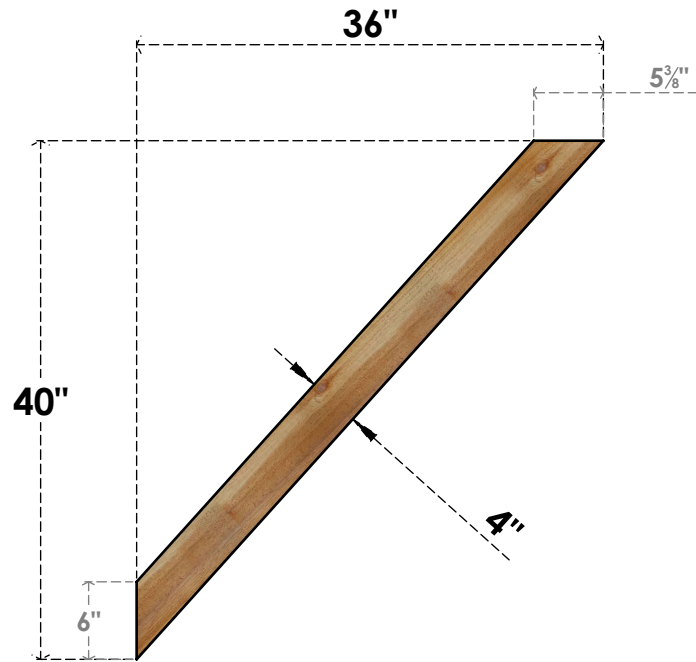

BRC04X36X40TRA00RWR

4"W X 36"D X 40"H TRADITIONAL ROUGH SAWN BRACE, WESTERN RED CEDAR

SIDE

FRONT

EKENA MILLWORK
2300 WEST MAIN ST.
CLARKSVILLE, TX 75426
TOLL FREE: 866-607-0453
WWW.EKENAMILLWORK.COM

NOTES

1. INSTALLATION TO BE COMPLETED IN ACCORDANCE WITH MANUFACTURER'S SPECIFICATIONS.
2. DRAWING MAY NOT BE TO SCALE
3. THIS DRAWING IS INTENDED FOR DESIGN AND PLANNING PURPOSES ONLY.
4. ALL INFORMATION CONTAINED HEREIN WAS CURRENT AT THE TIME OF DEVELOPMENT BUT MUST BE REVIEWED AND APPROVED BY THE PRODUCT MANUFACTURER TO BE CONSIDERED ACCURATE.
5. PRODUCTS ARE NOT KILN DRIED. THIS ITEM IS UNIQUE AND WILL CONTAIN THE NATURAL VARIATIONS THAT THE WOOD SPECIES OFFERS. THIS MAY RESULT IN VARIATIONS UP TO 1/4"