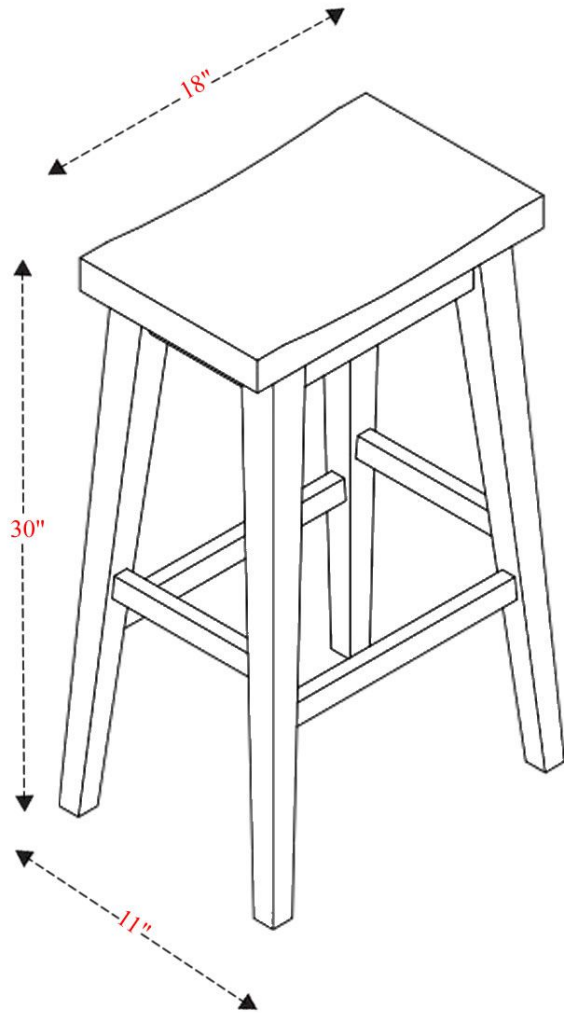

DAME#1030-COT

Americana Modern Bar Stool

Overall Dimensions	18" x 11" x 30"
--------------------	-----------------

Overall Width	18"
---------------	-----

Overall Depth	11"
---------------	-----

Overall Height	30"
----------------	-----

Overall Weight	18.7 lbs
----------------	----------

Seat Width	17.5"
------------	-------

Seat Depth	11"
------------	-----

Seat Height	29"
-------------	-----

Floor to Top of Footrest	10.75"
--------------------------	--------

Footrest Thickness	1.25"
--------------------	-------

Carton Dimensions: 31"W x 12.75"D x 7.5"H