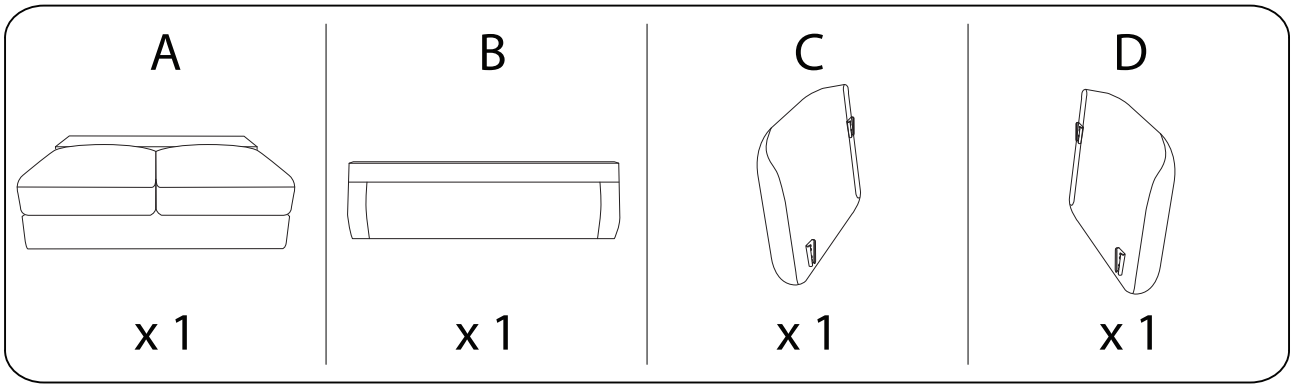

Diagram illustrating assembly instructions and safety warnings:

- Warning 1:** A warning triangle with an exclamation mark is connected by a vertical line to a box containing:
 - A circular icon showing an L-shaped corner bracket.
 - An icon of a power drill with a diagonal slash through it, indicating that a power drill should not be used for this step.
- Warning 2:** A second warning triangle with an exclamation mark is connected by a vertical line to a box containing:
 - A circular icon showing a rectangular block being placed on a textured surface.
 - An icon of a rectangular block with a diagonal slash through it, indicating that the block should not be placed on a hard surface.
- Time:** A clock icon with the text "30'" below it, indicating an estimated assembly time of 30 minutes.
- Person:** An icon of a person with the number "1" below it, indicating that one person is required for assembly.

A

1

2

3

4

B

1

2