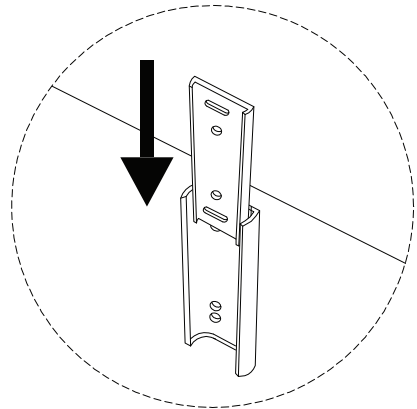

Diagram illustrating assembly instructions and safety warnings:

- Warning 1:** A warning triangle with an exclamation mark is connected by a vertical line to a box containing:
 - A circular icon showing an L-shaped corner bracket.
 - An icon of a power drill with a diagonal slash through it, indicating that a power drill should not be used for this step.
- Warning 2:** A second warning triangle with an exclamation mark is connected by a vertical line to a box containing:
 - A circular icon showing a rectangular block being placed on a textured surface.
 - An icon of a rectangular block with a diagonal slash through it, indicating that the block should not be placed on a hard surface.
- Time:** A clock icon with the text "30'" below it, indicating an estimated assembly time of 30 minutes.
- Person:** An icon of a person with the number "1" below it, indicating that one person is required for assembly.

A

1

2

3

4

B

1

2