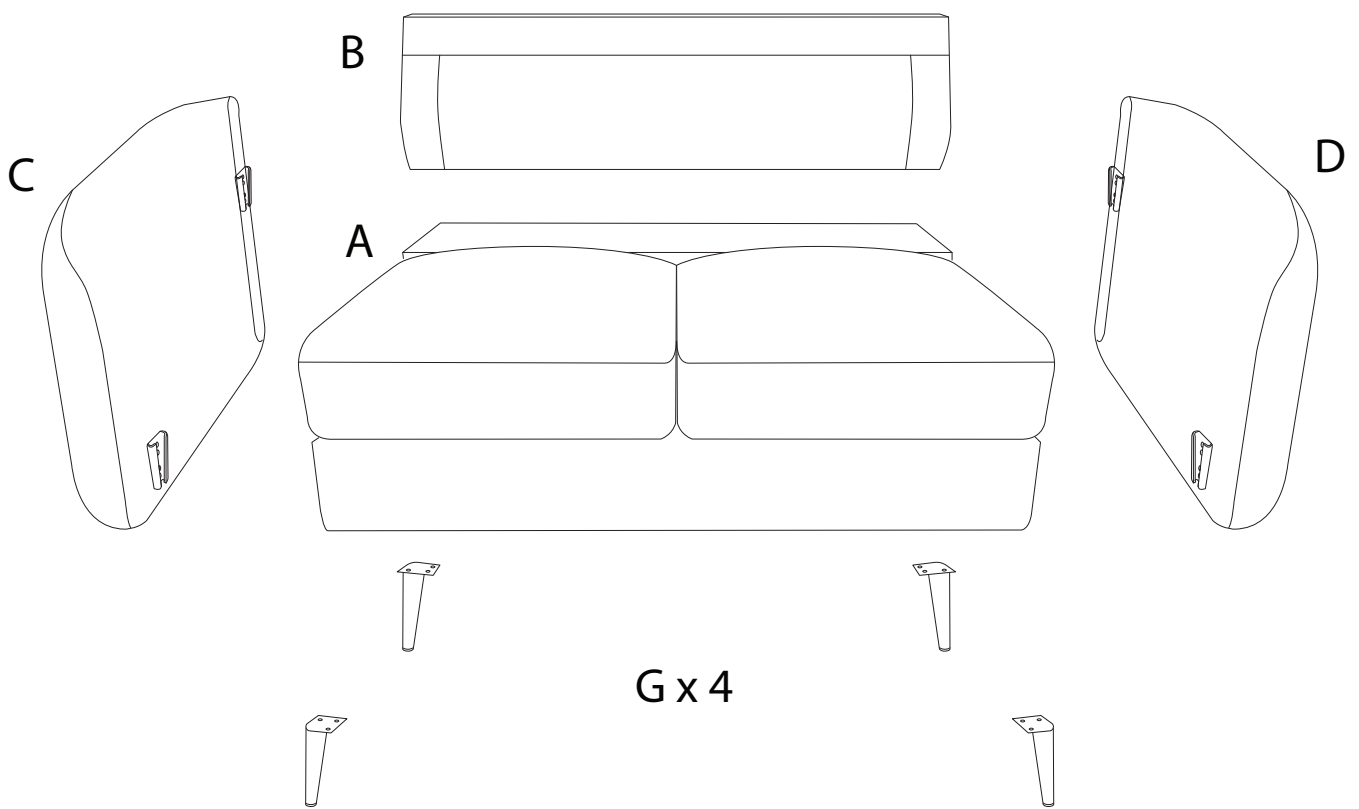

Diagram illustrating assembly instructions and safety warnings:

- Warning 1:** A warning triangle with an exclamation mark is connected by a vertical line to a box containing:
 - A circular icon showing an L-shaped corner bracket.
 - An icon of a power drill with a diagonal slash through it, indicating that a power drill should not be used for this step.
- Warning 2:** A second warning triangle with an exclamation mark is connected by a vertical line to a box containing:
 - A circular icon showing a rectangular block being placed on a textured surface.
 - An icon of a rectangular block with a diagonal slash through it, indicating that the block should not be placed on a hard surface.
- Time:** A clock icon with the text "30'" below it, indicating an estimated assembly time of 30 minutes.
- Person:** An icon of a person with the number "1" below it, indicating that one person is required for assembly.

A

1

2

3

4

B

1

2