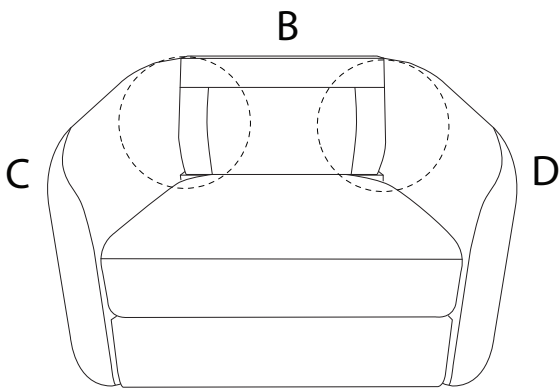

Diagram illustrating assembly instructions and safety warnings:

- Warning 1:** A warning triangle with an exclamation mark is connected by a vertical line to a box containing:
 - A circular icon showing an L-shaped corner bracket.
 - An icon of a power drill with a diagonal slash through it, indicating that a power drill should not be used for this step.
- Warning 2:** A second warning triangle with an exclamation mark is connected by a vertical line to a box containing:
 - A circular icon showing a rectangular block being placed on a textured surface.
 - An icon of a rectangular block with a diagonal slash through it, indicating that the block should not be placed on a hard surface.
- Time:** A clock icon with the text "30'" below it, indicating an estimated assembly time of 30 minutes.
- Person:** An icon of a person with the number "1" below it, indicating that one person is required for assembly.

A

1

2

3

4

B

1

2