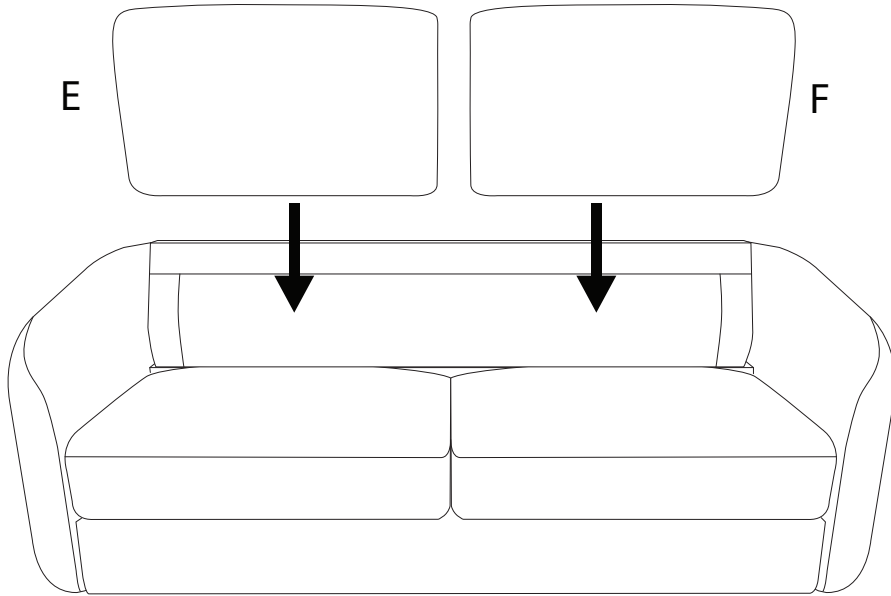

Diagram illustrating assembly instructions and safety warnings:

- Warning 1:** A warning triangle with an exclamation mark is connected by a vertical line to a box containing:
 - A circular icon showing an L-shaped corner bracket.
 - An icon of a power drill with a diagonal slash through it, indicating that a power drill should not be used for this step.
- Warning 2:** A second warning triangle with an exclamation mark is connected by a vertical line to a box containing:
 - A circular icon showing a rectangular block being placed on a textured surface.
 - An icon of a rectangular block with a diagonal slash through it, indicating that the block should not be placed on a hard surface.
- Time:** A clock icon with the text "30'" below it, indicating an estimated assembly time of 30 minutes.
- Person:** An icon of a person with the number "1" below it, indicating that one person is required for assembly.

x 1

I

x 12

J

x 1

K

x 1

1

2

3

4

5

H

x 1

J

x 1