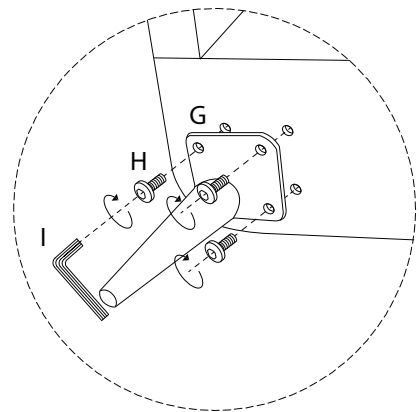

Diagram illustrating assembly instructions and safety warnings:

- Warning 1:** A warning triangle with an exclamation mark is connected by a vertical line to a box containing:
 - A circular icon showing an L-shaped corner bracket.
 - An icon of a power drill with a diagonal slash through it, indicating that a power drill should not be used for this step.
- Warning 2:** A second warning triangle with an exclamation mark is connected by a vertical line to a box containing:
 - A circular icon showing a rectangular block being placed on a textured surface.
 - An icon of a rectangular block with a diagonal slash through it, indicating that the block should not be placed on a hard surface.
- Time:** A clock icon with the text "30'" below it, indicating an estimated assembly time of 30 minutes.
- Person:** An icon of a person with the number "1" below it, indicating that one person is required for assembly.

2

3

4

5

H

x 1

J

x 1