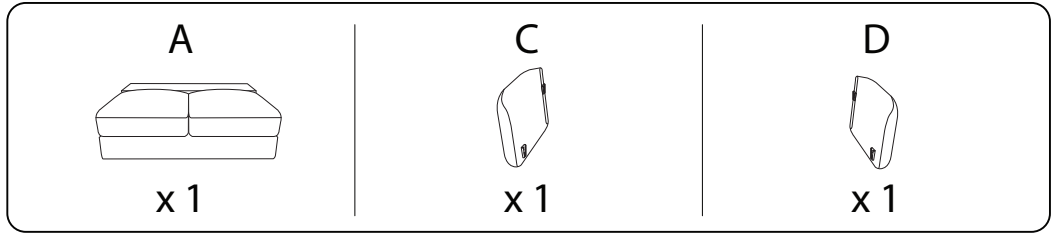

Diagram illustrating assembly instructions and safety warnings:

- Warning 1:** A warning triangle with an exclamation mark is connected by a vertical line to a box containing:
 - A circular icon showing an L-shaped corner bracket.
 - An icon of a power drill with a diagonal slash through it, indicating that a power drill should not be used for this step.
- Warning 2:** A second warning triangle with an exclamation mark is connected by a vertical line to a box containing:
 - A circular icon showing a rectangular block being placed on a textured surface.
 - An icon of a rectangular block with a diagonal slash through it, indicating that the block should not be placed on a hard surface.
- Time:** A clock icon with the text "30'" below it, indicating an estimated assembly time of 30 minutes.
- Person:** An icon of a person with the number "1" below it, indicating that one person is required for assembly.

A

1

2

3

4

B

1

2