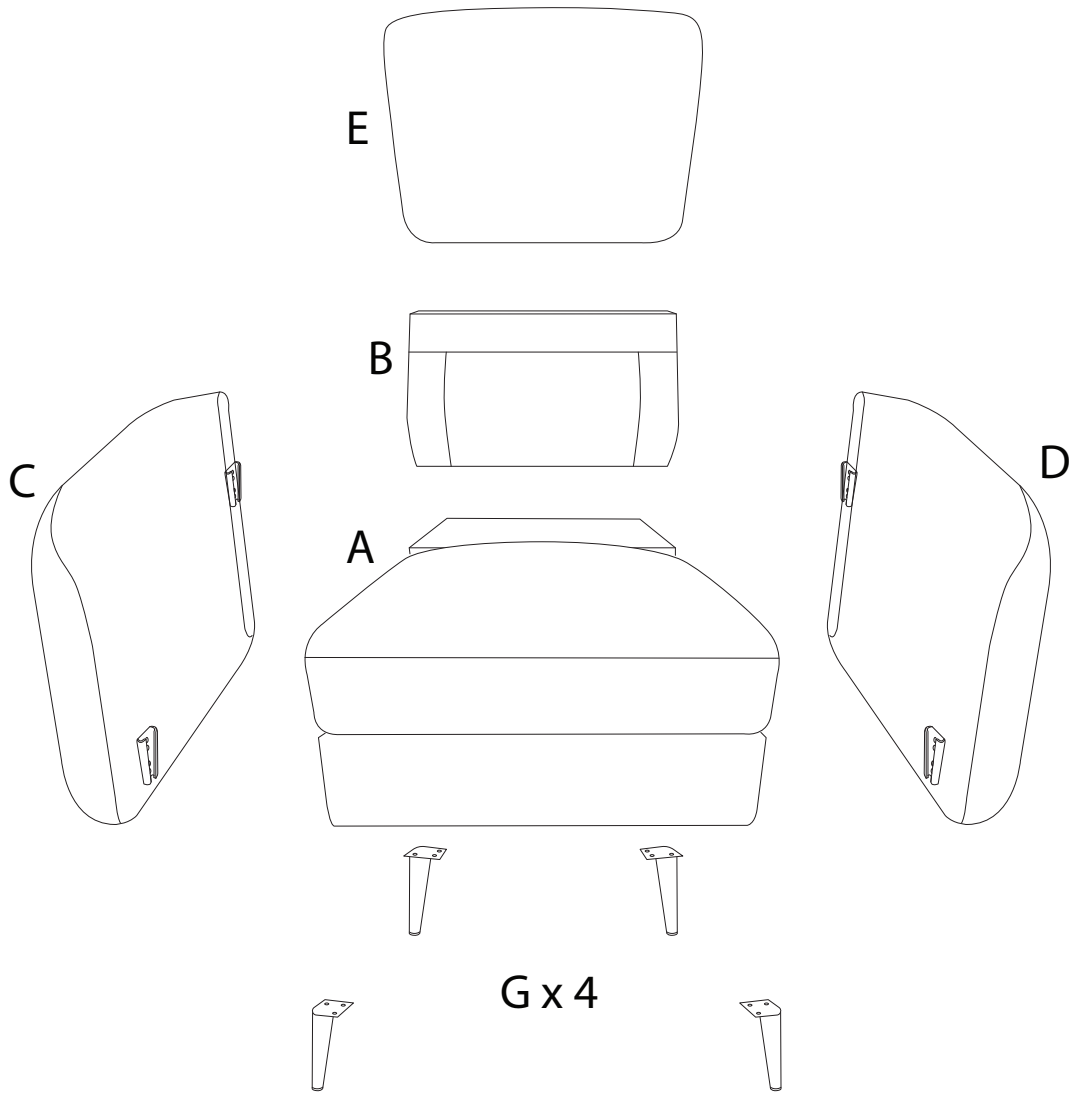

Diagram illustrating assembly instructions and safety warnings:

- Warning 1:** A warning triangle with an exclamation mark is connected by a vertical line to a box containing:
 - A circular icon showing an L-shaped corner bracket.
 - An icon of a power drill with a diagonal slash through it, indicating that a power drill should not be used for this step.
- Warning 2:** A second warning triangle with an exclamation mark is connected by a vertical line to a box containing:
 - A circular icon showing a rectangular block being placed on a textured surface.
 - An icon of a rectangular block with a diagonal slash through it, indicating that the block should not be placed on a hard surface.
- Time:** A clock icon with the text "30'" below it, indicating an estimated assembly time of 30 minutes.
- Person:** An icon of a person with the number "1" below it, indicating that one person is required for assembly.

A

1

2

3

4

B

1

2