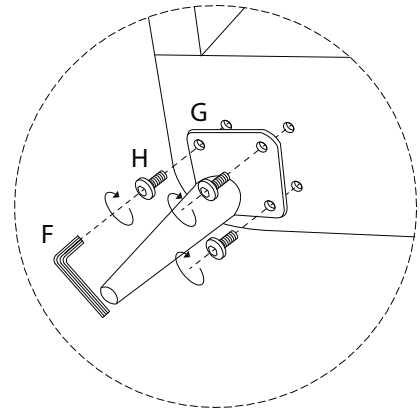

Diagram illustrating assembly instructions and safety warnings:

- Warning 1:** A warning triangle with an exclamation mark is connected by a vertical line to a box containing:
 - A circular icon showing an L-shaped corner bracket.
 - An icon of a power drill with a diagonal slash through it, indicating that a power drill should not be used for this step.
- Warning 2:** A second warning triangle with an exclamation mark is connected by a vertical line to a box containing:
 - A circular icon showing a rectangular block being placed on a textured surface.
 - An icon of a rectangular block with a diagonal slash through it, indicating that the block should not be placed on a hard surface.
- Time:** A clock icon with the text "30'" below it, indicating an estimated assembly time of 30 minutes.
- Person:** An icon of a person with the number "1" below it, indicating that one person is required for assembly.

A

1

2

3

4

B

1

2