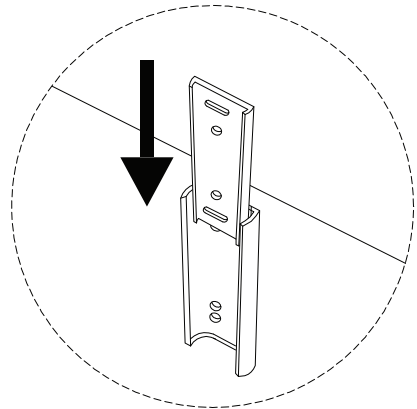

Diagram illustrating assembly instructions and safety warnings:

- Warning 1:** A warning triangle with an exclamation mark is connected by a vertical line to a box containing:
 - A circular icon showing an L-shaped corner bracket.
 - An icon of a power drill with a diagonal slash through it, indicating that a power drill should not be used for this step.
- Warning 2:** A second warning triangle with an exclamation mark is connected by a vertical line to a box containing:
 - A circular icon showing a rectangular block being placed on a textured surface.
 - An icon of a rectangular block with a diagonal slash through it, indicating that the block should not be placed on a hard surface.
- Time:** A clock icon with the text "30'" below it, indicating an estimated assembly time of 30 minutes.
- Person:** An icon of a person with the number "1" below it, indicating that one person is required for assembly.

x 1

I

x 12

J

x 1

K

x 1

1

2

3

4

5

H

x 1

J

x 1