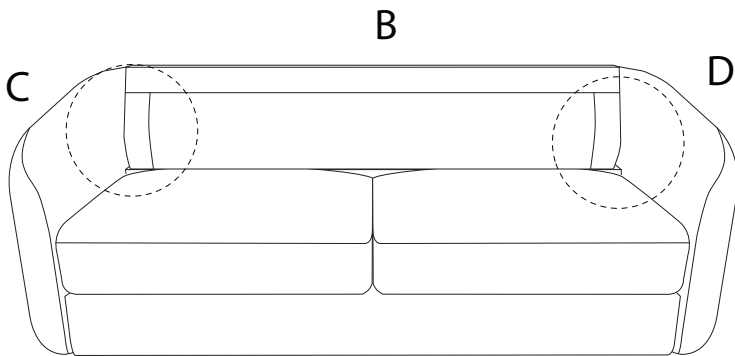

Diagram illustrating assembly instructions and safety warnings:

- Warning 1:** A warning triangle with an exclamation mark is connected by a vertical line to a box containing:
 - A circular icon showing an L-shaped corner bracket.
 - An icon of a power drill with a diagonal slash through it, indicating that a power drill should not be used for this step.
- Warning 2:** A second warning triangle with an exclamation mark is connected by a vertical line to a box containing:
 - A circular icon showing a rectangular block being placed on a textured surface.
 - An icon of a rectangular block with a diagonal slash through it, indicating that the block should not be placed on a hard surface.
- Time:** A clock icon with the text "30'" below it, indicating an estimated assembly time of 30 minutes.
- Person:** An icon of a person with the number "1" below it, indicating that one person is required for assembly.

x 1

I

x 12

J

x 1

K

x 1

1

2

3

4

5

H

x 1

J

x 1