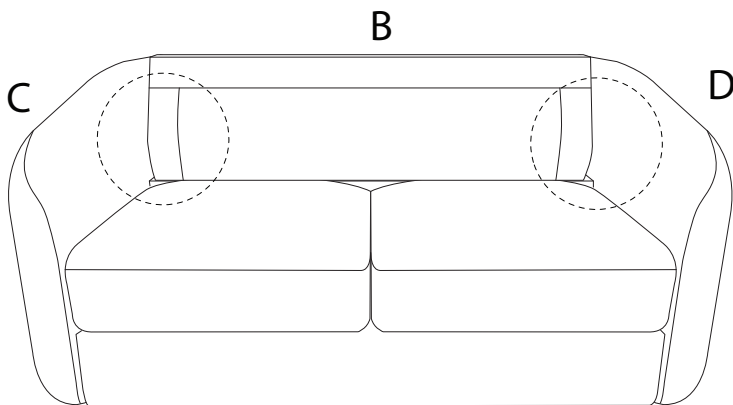

Diagram illustrating assembly instructions and safety warnings:

- Warning 1:** A warning triangle with an exclamation mark is connected by a vertical line to a box containing:
 - A circular icon showing an L-shaped corner bracket.
 - An icon of a power drill with a diagonal slash through it, indicating that a power drill should not be used for this step.
- Warning 2:** A second warning triangle with an exclamation mark is connected by a vertical line to a box containing:
 - A circular icon showing a rectangular block being placed on a textured surface.
 - An icon of a rectangular block with a diagonal slash through it, indicating that the block should not be placed on a hard surface.
- Time:** A clock icon with the text "30'" below it, indicating an estimated assembly time of 30 minutes.
- Person:** An icon of a person with the number "1" below it, indicating that one person is required for assembly.

A

1

2

3

4

B

1

2

H

A

x 1

B

x 1

C

x 1

D