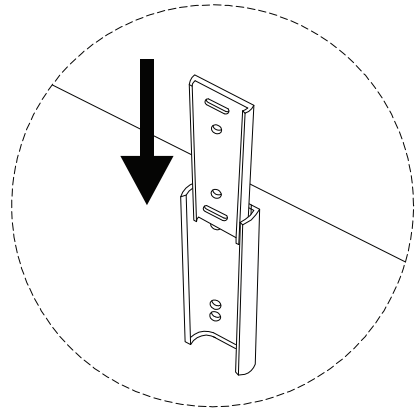

Diagram illustrating assembly instructions and safety warnings:

- Warning 1:** A warning triangle with an exclamation mark is connected by a vertical line to a box containing:
 - A circular icon showing an L-shaped corner bracket.
 - An icon of a power drill with a diagonal slash through it, indicating that a power drill should not be used for this step.
- Warning 2:** A second warning triangle with an exclamation mark is connected by a vertical line to a box containing:
 - A circular icon showing a rectangular block being placed on a textured surface.
 - An icon of a rectangular block with a diagonal slash through it, indicating that the block should not be placed on a hard surface.
- Time:** A clock icon with the text "30'" below it, indicating an estimated assembly time of 30 minutes.
- Person:** An icon of a person with the number "1" below it, indicating that one person is required for assembly.

x 1

I

x 12

J

x 1

K

x 1

1

2

3

4

5

H

x 1

J

x 1