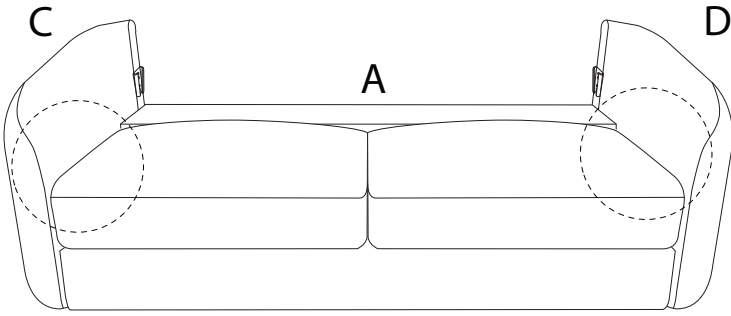

Diagram illustrating assembly instructions and safety warnings:

- Warning 1:** A warning triangle with an exclamation mark is connected by a vertical line to a box containing:
 - A circular icon showing an L-shaped corner bracket.
 - An icon of a power drill with a diagonal slash through it, indicating that a power drill should not be used for this step.
- Warning 2:** A second warning triangle with an exclamation mark is connected by a vertical line to a box containing:
 - A circular icon showing a rectangular block being placed on a textured surface.
 - An icon of a rectangular block with a diagonal slash through it, indicating that the block should not be placed on a hard surface.
- Time:** A clock icon with the text "30'" below it, indicating an estimated assembly time of 30 minutes.
- Person:** An icon of a person with the number "1" below it, indicating that one person is required for assembly.

x 1

I

x 12

J

x 1

K

x 1

1

2

3

4

5

H

x 1

J

x 1