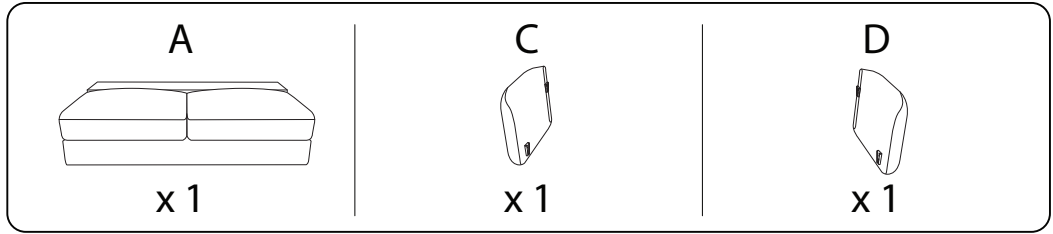

Diagram illustrating assembly instructions and safety warnings:

- Warning 1:** A warning triangle with an exclamation mark is connected by a vertical line to a box containing:
 - A circular icon showing an L-shaped corner bracket.
 - An icon of a power drill with a diagonal slash through it, indicating that a power drill should not be used for this step.
- Warning 2:** A second warning triangle with an exclamation mark is connected by a vertical line to a box containing:
 - A circular icon showing a rectangular block being placed on a textured surface.
 - An icon of a rectangular block with a diagonal slash through it, indicating that the block should not be placed on a hard surface.
- Time:** A clock icon with the text "30'" below it, indicating an estimated assembly time of 30 minutes.
- Person:** An icon of a person with the number "1" below it, indicating that one person is required for assembly.

x 1

I

x 12

J

x 1

K

x 1

1