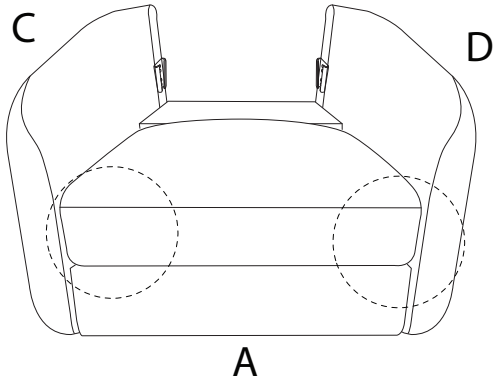

Diagram illustrating assembly instructions and safety warnings:

- Warning 1:** A warning triangle with an exclamation mark is connected by a vertical line to a box containing:
 - A circular icon showing an L-shaped corner bracket.
 - An icon of a power drill with a diagonal slash through it, indicating that a power drill should not be used for this step.
- Warning 2:** A second warning triangle with an exclamation mark is connected by a vertical line to a box containing:
 - A circular icon showing a rectangular block being placed on a textured surface.
 - An icon of a rectangular block with a diagonal slash through it, indicating that the block should not be placed on a hard surface.
- Time:** A clock icon with the text "30'" below it, indicating an estimated assembly time of 30 minutes.
- Person:** An icon of a person with the number "1" below it, indicating that one person is required for assembly.

A

1

2

3

4

B

1

2