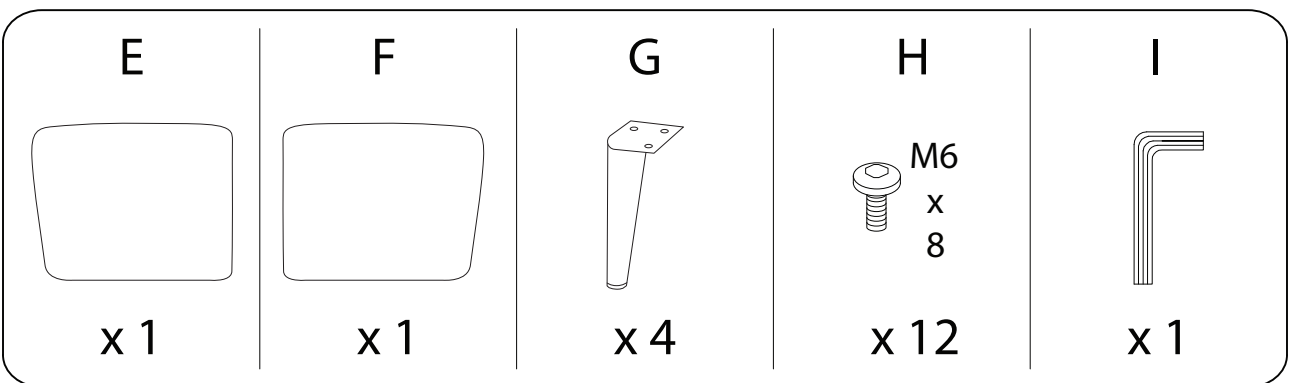

Diagram illustrating assembly instructions and safety warnings:

- Warning 1:** A warning triangle with an exclamation mark is connected by a vertical line to a box containing:
 - A circular icon showing an L-shaped corner bracket.
 - An icon of a power drill with a diagonal slash through it, indicating that a power drill should not be used for this step.
- Warning 2:** A second warning triangle with an exclamation mark is connected by a vertical line to a box containing:
 - A circular icon showing a rectangular block being placed on a textured surface.
 - An icon of a rectangular block with a diagonal slash through it, indicating that the block should not be placed on a hard surface.
- Time:** A clock icon with the text "30'" below it, indicating an estimated assembly time of 30 minutes.
- Person:** An icon of a person with the number "1" below it, indicating that one person is required for assembly.

A

1

2

3

4

B

1

2

H

A

x 1

B

x 1

C

x 1

D