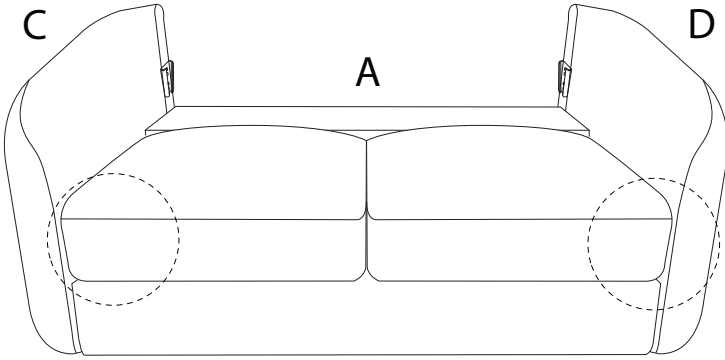

Diagram illustrating assembly instructions and safety warnings:

- Warning 1:** A warning triangle with an exclamation mark is connected by a vertical line to a box containing:
 - A circular icon showing an L-shaped corner bracket.
 - An icon of a power drill with a diagonal slash through it, indicating that a power drill should not be used for this step.
- Warning 2:** A second warning triangle with an exclamation mark is connected by a vertical line to a box containing:
 - A circular icon showing a rectangular block being placed on a textured surface.
 - An icon of a rectangular block with a diagonal slash through it, indicating that the block should not be placed on a hard surface.
- Time:** A clock icon with the text "30'" below it, indicating an estimated assembly time of 30 minutes.
- Person:** An icon of a person with the number "1" below it, indicating that one person is required for assembly.

A

1

2

3

4

B

1

2