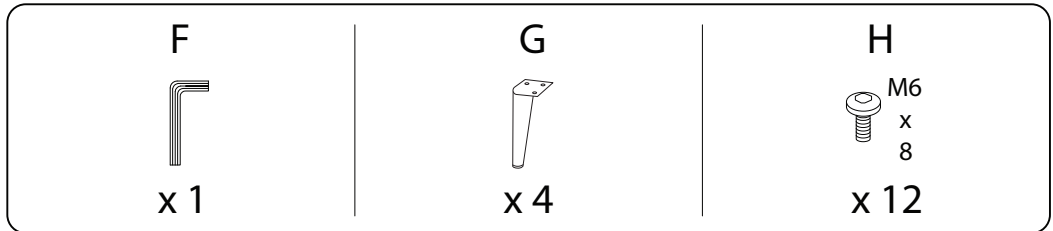

Diagram illustrating assembly instructions and safety warnings:

- Warning 1:** A warning triangle with an exclamation mark is connected by a vertical line to a box containing:
 - A circular icon showing an L-shaped corner bracket.
 - An icon of a power drill with a diagonal slash through it, indicating that a power drill should not be used for this step.
- Warning 2:** A second warning triangle with an exclamation mark is connected by a vertical line to a box containing:
 - A circular icon showing a rectangular block being placed on a textured surface.
 - An icon of a rectangular block with a diagonal slash through it, indicating that the block should not be placed on a hard surface.
- Time:** A clock icon with the text "30'" below it, indicating an estimated assembly time of 30 minutes.
- Person:** An icon of a person with the number "1" below it, indicating that one person is required for assembly.

A

1

2

3

4

B

1

2