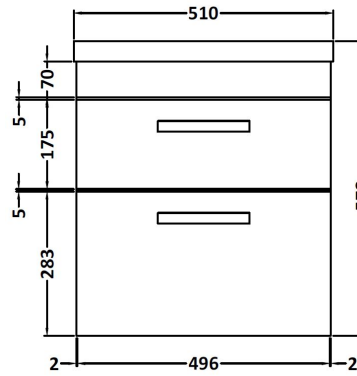

CUSTOMER DATA SHEET

DESCRIPTION:

500 Wh 2-Drawer Vanity With Basin A

CUSTOMER DATA SHEET - FURNITURE

DESCRIPTION: 500 Wall Hung 2-Drawer Basin Unit

PRODUCT DIMENSIONS

Height (mm)	Width (mm)	Depth (mm)	Nett Wgt Kg
538	500	383	26

PACKAGING DIMENSIONS

Height (mm)	Width (mm)	Depth (mm)	Gross Wgt Kg
405	520	560	26

PACKAGING DATA

Box Colour	Brown Cardboard Box		
Box Qty	1	Label Colour	White Label
Label Size	100 x 50	Label Qty	2

OUTER BOX DIMENSIONS (If Applicable)

CUSTOMER DATA SHEET - CERAMICS

DESCRIPTION: 500 Mid-Edged Basin 1 Th

PRODUCT DIMENSIONS

Height (mm)	Width (mm)	Depth (mm)	Nett Wgt Kg
180	510	390	10.54

PACKAGING DIMENSIONS

Height (mm)	Width (mm)	Depth (mm)	Gross Wgt Kg
210	410	530	10.54

PACKAGING DATA

Box Colour	Brown Cardboard Box - Printed		
Box Qty	1	Label Colour	White Label
Label Size	100 x 50	Label Qty	2

OUTER BOX DIMENSIONS (If Applicable)

Height (mm)	Width (mm)	Depth (mm)	Gross Wgt Kg