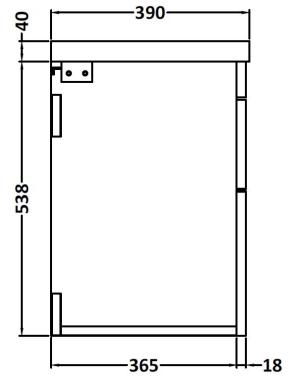

CUSTOMER DATA SHEET

DESCRIPTION:

500 Wh 2-Drawer Vanity With Basin A

CUSTOMER DATA SHEET - FURNITURE

DESCRIPTION: 500 Wall Hung 2-Drawer Basin Unit

PRODUCT DIMENSIONS

Height (mm)	Width (mm)	Depth (mm)	Nett Wgt Kg
538	500	383	26

PACKAGING DIMENSIONS

Height (mm)	Width (mm)	Depth (mm)	Gross Wgt Kg
405	520	560	26

PACKAGING DATA

Box Colour	Brown Cardboard Box		
Box Qty	1	Label Colour	White Label
Label Size	100 x 50	Label Qty	2

OUTER BOX DIMENSIONS (If Applicable)

CUSTOMER DATA SHEET - CERAMICS

DESCRIPTION: 500 Mid-Edged Basin 1 Th

PRODUCT DIMENSIONS

Height (mm)	Width (mm)	Depth (mm)	Nett Wgt Kg
180	510	390	10.54

PACKAGING DIMENSIONS

Height (mm)	Width (mm)	Depth (mm)	Gross Wgt Kg
210	410	530	10.54

PACKAGING DATA

Box Colour	Brown Cardboard Box - Printed		
Box Qty	1	Label Colour	White Label
Label Size	100 x 50	Label Qty	2

OUTER BOX DIMENSIONS (If Applicable)

Height (mm)	Width (mm)	Depth (mm)	Gross Wgt Kg