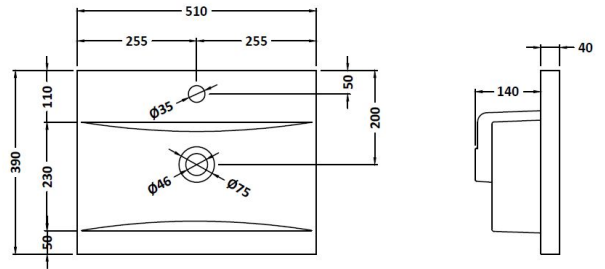

CUSTOMER DATA SHEET

DESCRIPTION:

500 Wh 2-Drawer Vanity With Basin A

CUSTOMER DATA SHEET - FURNITURE

DESCRIPTION: 500 Wall Hung 2-Drawer Basin Unit

PRODUCT DIMENSIONS

Height (mm)	Width (mm)	Depth (mm)	Nett Wgt Kg
538	500	383	26

PACKAGING DIMENSIONS

Height (mm)	Width (mm)	Depth (mm)	Gross Wgt Kg
405	520	560	26

PACKAGING DATA

Box Colour	Brown Cardboard Box		
Box Qty	1	Label Colour	White Label
Label Size	100 x 50	Label Qty	2

OUTER BOX DIMENSIONS (If Applicable)

Height (mm)	Width (mm)	Depth (mm)	Gross Wgt Kg

PRODUCT DETAILS

Country of Origin	United Kingdom			
Fitting Instruction	No			
Constr' Method	Cam & Wood Dowel			
Cabinet Finish	MFC Smooth Matt			
Cab Thickness (mm)	18			
Drawer Included	Yes			
No of Shelves	0			
Hinge Inc'	Not Applicable			
Fixings Inc'	Yes			
Handle Inc'	Yes, Supplied			
Handle Type	Strap			
Certification	FSC	Yes	CE	N/A
Colour	Stone Grey			
Constr' Type	Rigid			
Fascia Finish	MFC Smooth Matt			
Fas Thickness (mm)	18			
Drawer Type	80mm High Metal Softclose			
Hinge Type	Not Applicable			
Adjustable Legs	No, Not Required			
Handle Style	Contemporary			
Waste Shroud	Yes			

CUSTOMER DATA SHEET - CERAMICS

DESCRIPTION: 500 Mid-Edged Basin 1 Th

PRODUCT DIMENSIONS

Height (mm)	Width (mm)	Depth (mm)	Nett Wgt Kg
180	510	390	10.54

PACKAGING DIMENSIONS

Height (mm)	Width (mm)	Depth (mm)	Gross Wgt Kg
210	410	530	10.54