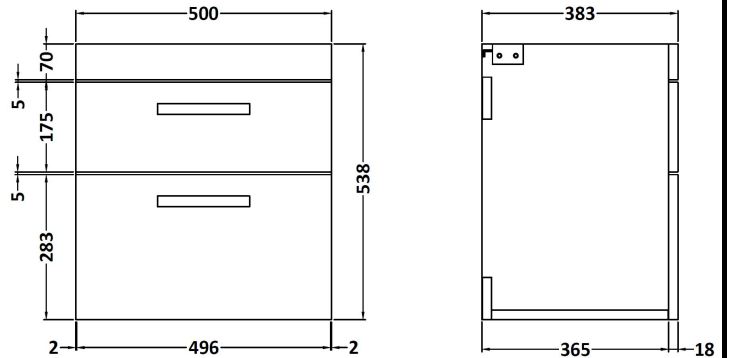

CUSTOMER DATA SHEET

DESCRIPTION:

500 Wh 2-Drawer Vanity With Basin A

CUSTOMER DATA SHEET - FURNITURE

DESCRIPTION: 500 Wall Hung 2-Drawer Basin Unit

PRODUCT DIMENSIONS

Height (mm)	Width (mm)	Depth (mm)	Nett Wgt Kg
538	500	383	26

PACKAGING DIMENSIONS

Height (mm)	Width (mm)	Depth (mm)	Gross Wgt Kg
405	520	560	26

PACKAGING DATA

Box Colour	Brown Cardboard Box		
Box Qty	1	Label Colour	White Label
Label Size	100 x 50	Label Qty	2

OUTER BOX DIMENSIONS (If Applicable)

CUSTOMER DATA SHEET - CERAMICS

DESCRIPTION: 500 Mid-Edged Basin 1 Th

PRODUCT DIMENSIONS

Height (mm)	Width (mm)	Depth (mm)	Nett Wgt Kg
180	510	390	10.54

PACKAGING DIMENSIONS

Height (mm)	Width (mm)	Depth (mm)	Gross Wgt Kg
210	410	530	10.54

PACKAGING DATA

Box Colour	Brown Cardboard Box - Printed		
Box Qty	1	Label Colour	White Label
Label Size	100 x 50	Label Qty	2

OUTER BOX DIMENSIONS (If Applicable)

Height (mm)	Width (mm)	Depth (mm)	Gross Wgt Kg