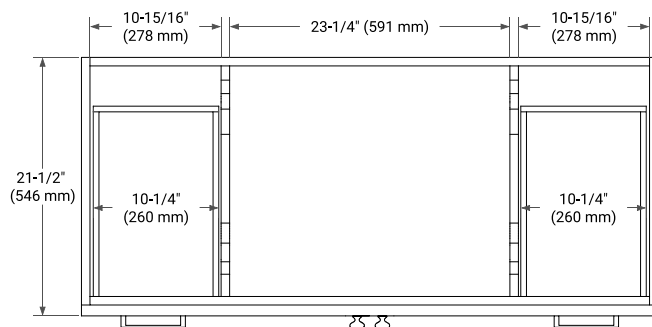

48" SINGLE SINK BASE CABINET

BASE CABINET DIMENSIONS

48" W x 21.5" D x 34.5" H

FEATURES

- Solid wood frame & plywood panels
- Dovetail drawers and joints
- Soft closing doors & drawers

HARDWARE FINISHES*

Brushed Nickel   Satin Brass   Matte Black   Polished Chrome

Hardware comes preinstalled with the illustrated option. Other finishes are available on our online store if you prefer a different one.

AVAILABLE COLORS

White   Grey   Midnight Blue   Black

FRONT VIEW

SIDE VIEW

PLAN VIEW