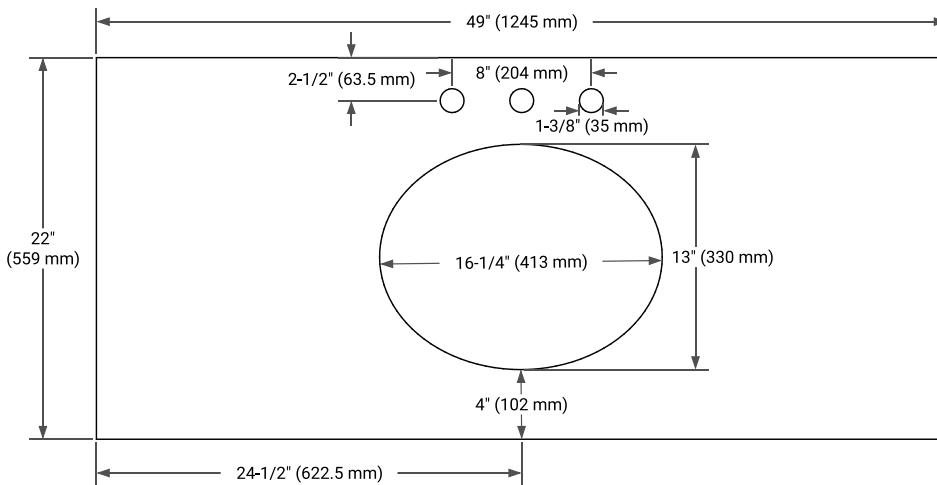

EDGE SIDE VIEW

49" SINGLE OVAL SINK COUNTERTOP WITH 0.75 IN. THICKNESS

OVERALL DIMENSIONS

49" W x 22" D x 0.75" H

COUNTERTOP OPTIONS

FEATURES

- Solid countertop with mitered edges & seams
- Undermount white oval sink
- Pre-drilled for 8" widespread faucet

INCLUDED

- Countertop
- Matching Backsplash
- Oval Sink

COUNTERTOP PLAN VIEW