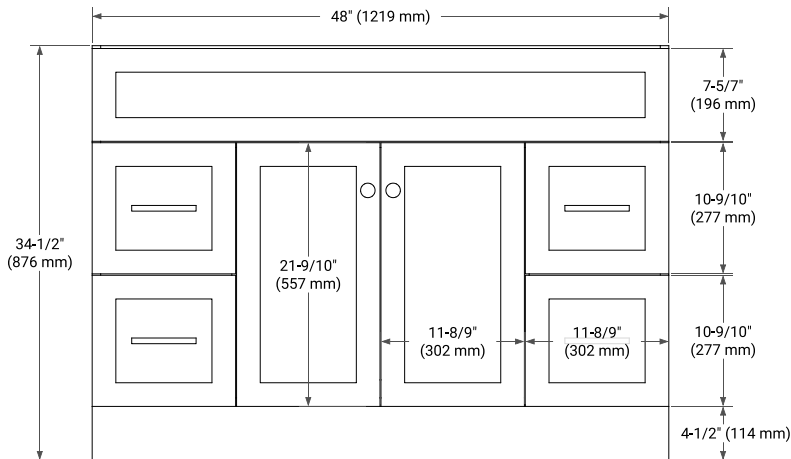

48" SINGLE SINK BASE CABINET

BASE CABINET DIMENSIONS

48" W x 21.5" D x 34.5" H

FEATURES

- Solid wood frame & plywood panels
- Dovetail drawers and joints
- Soft closing doors & drawers

HARDWARE FINISHES*

Brushed Nickel   Satin Brass   Matte Black   Polished Chrome

Hardware comes preinstalled with the illustrated option. Other finishes are available on our online store if you prefer a different one.

AVAILABLE COLORS

White   Grey   Midnight Blue   Black

FRONT VIEW

SIDE VIEW

PLAN VIEW