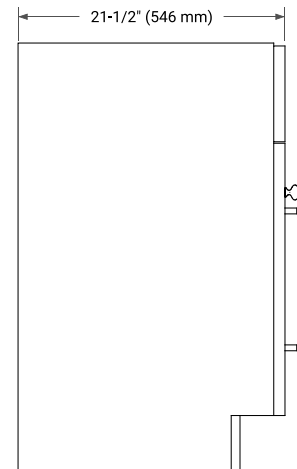

48" SINGLE SINK BASE CABINET

BASE CABINET DIMENSIONS

48" W x 21.5" D x 34.5" H

FEATURES

- Solid wood frame & plywood panels
- Dovetail drawers and joints
- Soft closing doors & drawers

HARDWARE FINISHES*

Brushed Nickel   Satin Brass   Matte Black   Polished Chrome

Hardware comes preinstalled with the illustrated option. Other finishes are available on our online store if you prefer a different one.

AVAILABLE COLORS

White   Grey   Midnight Blue   Black

FRONT VIEW

SIDE VIEW

PLAN VIEW