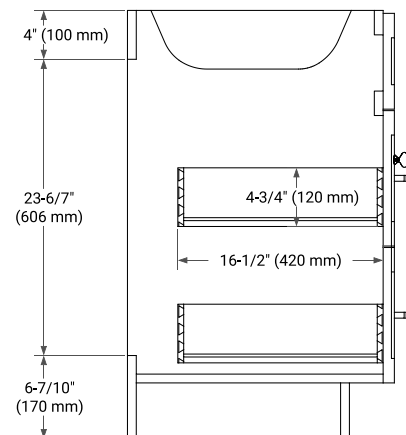

48" SINGLE SINK BASE CABINET

BASE CABINET DIMENSIONS

48" W x 21.5" D x 34.5" H

FEATURES

- Solid wood frame & plywood panels
- Dovetail drawers and joints
- Soft closing doors & drawers

HARDWARE FINISHES*

Brushed Nickel   Satin Brass   Matte Black   Polished Chrome

Hardware comes preinstalled with the illustrated option. Other finishes are available on our online store if you prefer a different one.

AVAILABLE COLORS

White   Grey   Midnight Blue   Black

FRONT VIEW

SIDE VIEW

PLAN VIEW