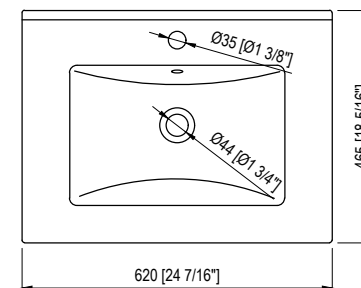

24" Bathroom Vanity

24 7/16 in. W x 18 5/16 in. D x 34 1/4 in. H
(62 cm x 46.5 cm x 87 cm)

Top View

Back View