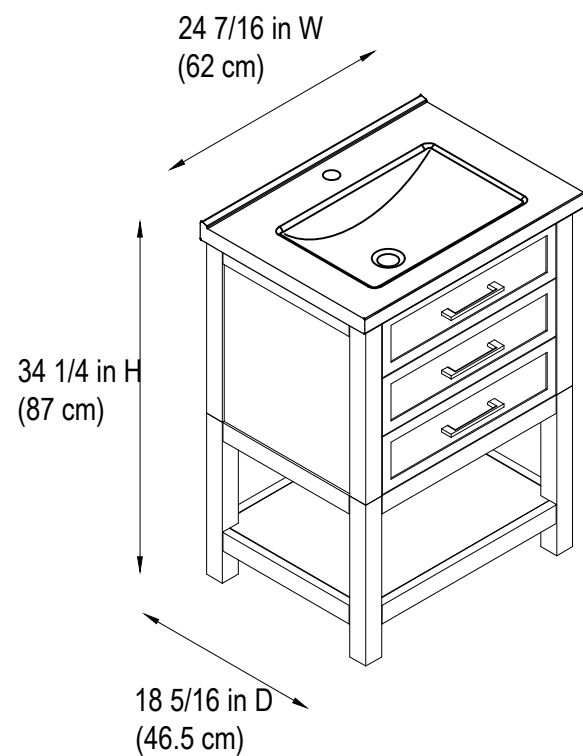

24" Bathroom Vanity

24 7/16 in. W x 18 5/16 in. D x 34 1/4 in. H
(62 cm x 46.5 cm x 87 cm)

Top View

Back View