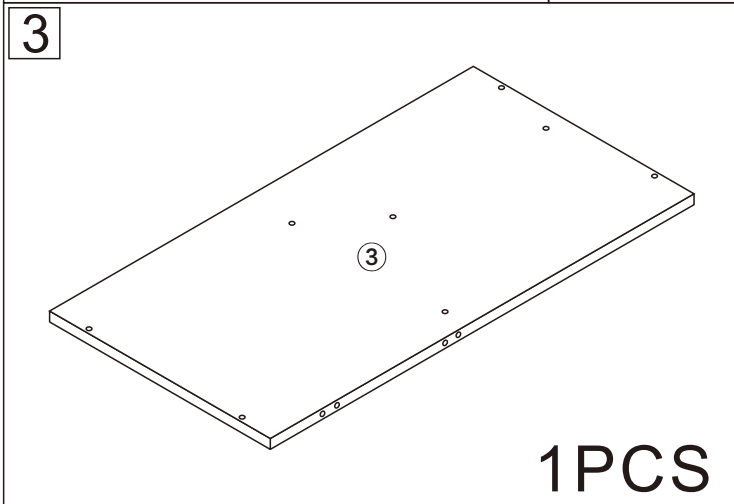

Coffee Table

L1300*W700*H290

Installation Instructions

Notes: Don't tighten screws completely at first, just in case parts were assembled wrongly and need disassemble. Tighten screws at last when all parts are put together.

Disassembly and installation of accessories

A 58PCS 15*10mm	B 58PCS 6*28mm	C 30PCS 3.5*14mm	D 4PCS Three-section Rail	E 8PCS 3.5*40mm	F 12PCS 	G 2PCS 6*25mm	 Tools Recommended
H 2PCS 							

17

1

B	58PCS
	
6*28mm	

2

Dx4

D₁

D₂

D ₁	4PCS
	
Three-section Rail	

3

D₁X4

D₁X4
CX2X4

C	8PCS
	
3.5*14mm	

D ₁	4PCS
	
Three-section Rail	

4

A	12PCS
15*10mm	

5

A	8PCS
15*10mm	

6

A	10PCS
	
15*10mm	