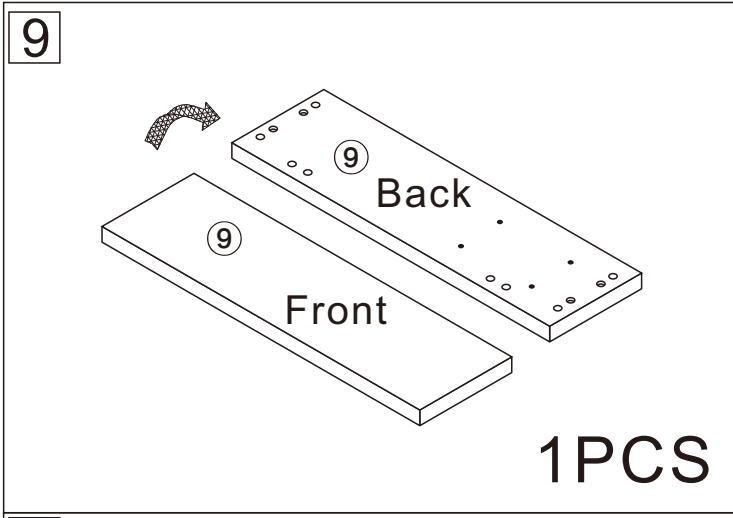

Coffee Table

L1300*W700*H290

Installation Instructions

Notes: Don't tighten screws completely at first, just in case parts were assembled wrongly and need disassemble. Tighten screws at last when all parts are put together.

Disassembly and installation of accessories

A 58PCS 15*10mm	B 58PCS 6*28mm	C 30PCS 3.5*14mm	D 4PCS Three-section Rail	E 8PCS 3.5*40mm	F 12PCS 	G 2PCS 6*25mm	 Tools Recommended
H 2PCS 							

17

1

B	58PCS
	
6*28mm	

2

Dx4

D₁

D₂

D ₁	4PCS
	
Three-section Rail	

3

D₁X4

D₁X4
CX2X4

C	8PCS
	
3.5*14mm	

D ₁	4PCS
	
Three-section Rail	

4

A	12PCS
15*10mm	

5

A	8PCS
15*10mm	

6

A	10PCS
	
15*10mm	