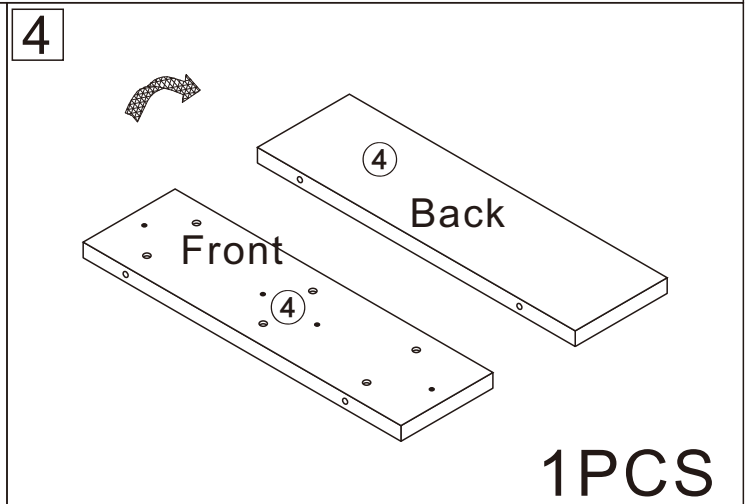

Coffee Table

L1300*W700*H290

Installation Instructions

Notes: Don't tighten screws completely at first, just in case parts were assembled wrongly and need disassemble. Tighten screws at last when all parts are put together.

Disassembly and installation of accessories

A 58PCS 15*10mm	B 58PCS 6*28mm	C 30PCS 3.5*14mm	D 4PCS Three-section Rail	E 8PCS 3.5*40mm	F 12PCS 	G 2PCS 6*25mm	 Tools Recommended
H 2PCS 							

17

1

B	58PCS
	
6*28mm	

2

Dx4

D₁

D₂

D ₁	4PCS
	
Three-section Rail	

3

D₁X4

D₁X4
CX2X4

C	8PCS
	
3.5*14mm	

D ₁	4PCS
	
Three-section Rail	

4

A	12PCS
15*10mm	

5

A	8PCS
15*10mm	

6

A	10PCS
	
15*10mm	