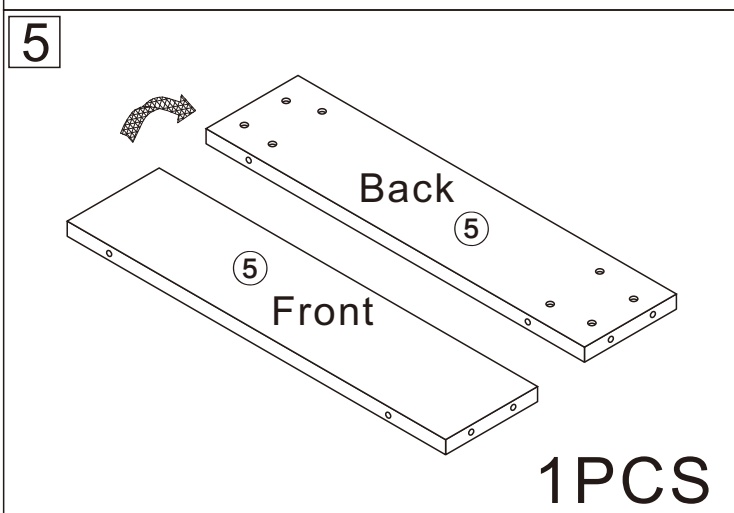

Coffee Table

L1300*W700*H290

Installation Instructions

Notes: Don't tighten screws completely at first, just in case parts were assembled wrongly and need disassemble. Tighten screws at last when all parts are put together.

Disassembly and installation of accessories

A 58PCS 15*10mm	B 58PCS 6*28mm	C 30PCS 3.5*14mm	D 4PCS Three-section Rail	E 8PCS 3.5*40mm	F 12PCS 	G 2PCS 6*25mm	 Tools Recommended
H 2PCS 							

17

1

B	58PCS
	
6*28mm	

2

Dx4

D₁

D₂

D ₁	4PCS
	
Three-section Rail	

3

D₁X4

D₁X4
CX2X4

C	8PCS
	
3.5*14mm	

D ₁	4PCS
	
Three-section Rail	

4

A	12PCS
15*10mm	

5

A	8PCS
15*10mm	

6

A	10PCS
	
15*10mm	