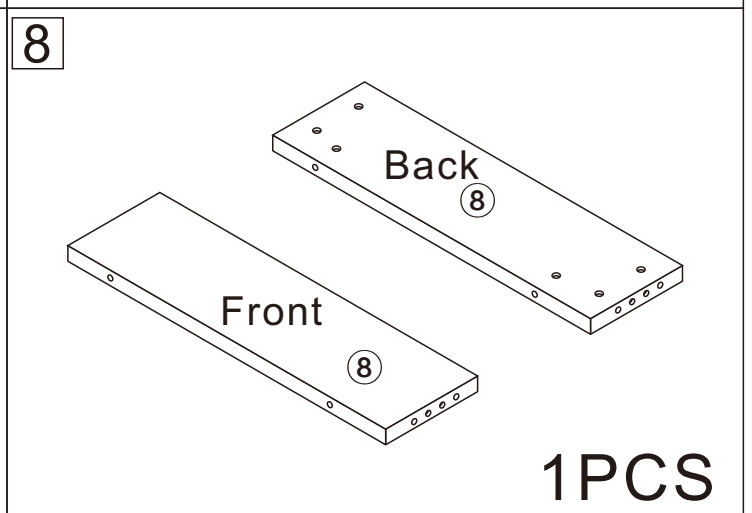

Coffee Table

L1300*W700*H290

Installation Instructions

Notes: Don't tighten screws completely at first, just in case parts were assembled wrongly and need disassemble. Tighten screws at last when all parts are put together.

Disassembly and installation of accessories

A 58PCS 15*10mm	B 58PCS 6*28mm	C 30PCS 3.5*14mm	D 4PCS Three-section Rail	E 8PCS 3.5*40mm	F 12PCS 	G 2PCS 6*25mm	 Tools Recommended
H 2PCS 							

17

1

B	58PCS
	
6*28mm	

2

Dx4

D₁

D₂

D ₁	4PCS
	
Three-section Rail	

3

D₁X4

D₁X4
CX2X4

C	8PCS
	
3.5*14mm	

D ₁	4PCS
	
Three-section Rail	

4

A	12PCS
15*10mm	

5

A	8PCS
15*10mm	

6

A	10PCS
	
15*10mm	