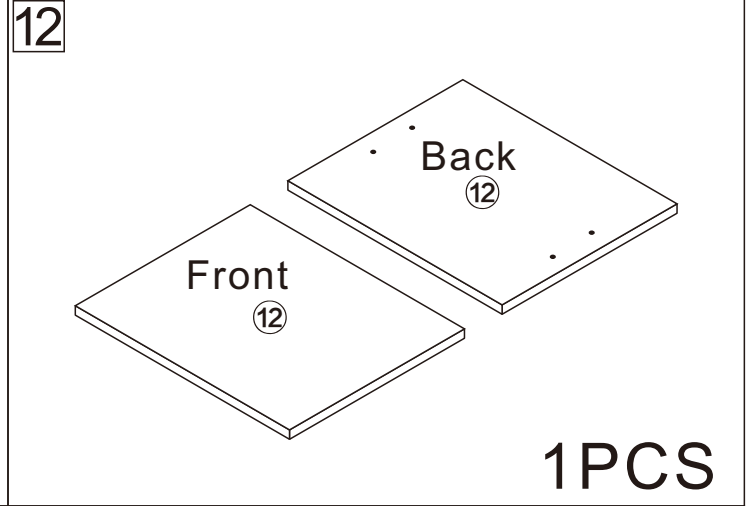

Coffee Table

L1300*W700*H290

Installation Instructions

Notes: Don't tighten screws completely at first, just in case parts were assembled wrongly and need disassemble. Tighten screws at last when all parts are put together.

Disassembly and installation of accessories

A 58PCS 15*10mm	B 58PCS 6*28mm	C 30PCS 3.5*14mm	D 4PCS Three-section Rail	E 8PCS 3.5*40mm	F 12PCS 	G 2PCS 6*25mm	 Tools Recommended
H 2PCS 							

17

1

B	58PCS
	
6*28mm	

2

Dx4

D₁

D₂

D ₁	4PCS
	
Three-section Rail	

3

D₁X4

D₁X4
CX2X4

C	8PCS
	
3.5*14mm	

D ₁	4PCS
	
Three-section Rail	

4

A	12PCS
15*10mm	

5

A	8PCS
15*10mm	

6

A	10PCS
	
15*10mm	