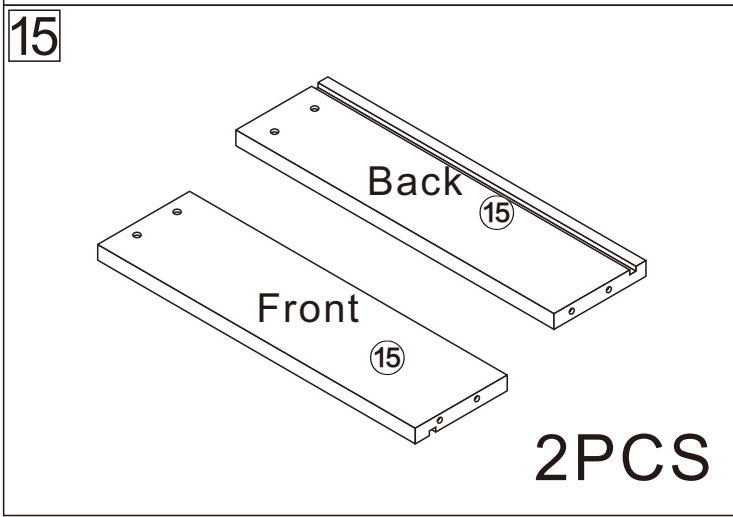

Coffee Table

L1300*W700*H290

Installation Instructions

Notes: Don't tighten screws completely at first, just in case parts were assembled wrongly and need disassemble. Tighten screws at last when all parts are put together.

Disassembly and installation of accessories

A 58PCS 15*10mm	B 58PCS 6*28mm	C 30PCS 3.5*14mm	D 4PCS Three-section Rail	E 8PCS 3.5*40mm	F 12PCS 	G 2PCS 6*25mm	 Tools Recommended
H 2PCS 							

17

1

B	58PCS
	
6*28mm	

2

Dx4

D₁

D₂

D ₁	4PCS
	
Three-section Rail	

3

D₁X4

D₁X4
CX2X4

C	8PCS
	
3.5*14mm	

D ₁	4PCS
	
Three-section Rail	

4

A	12PCS
15*10mm	

5

A	8PCS
15*10mm	

6

A	10PCS
	
15*10mm	