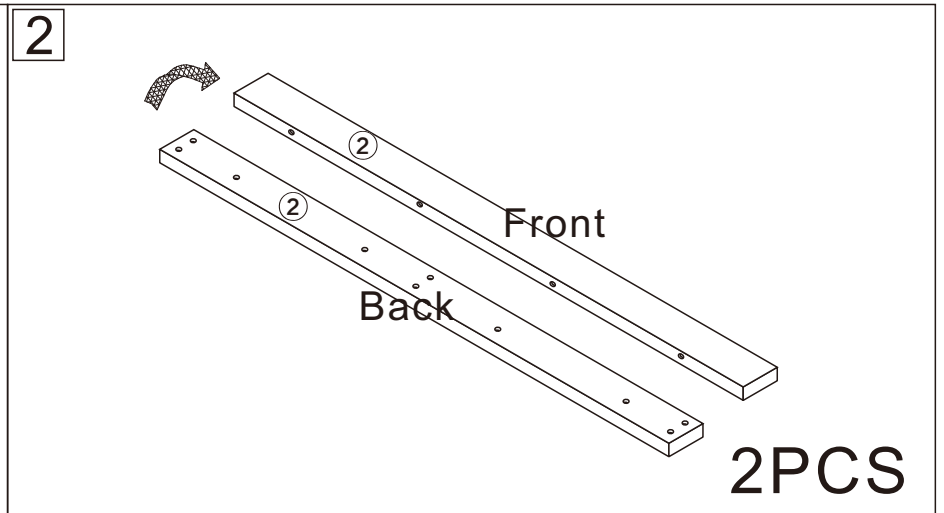

Coffee Table

L1300*W700*H290

Installation Instructions

Notes: Don't tighten screws completely at first, just in case parts were assembled wrongly and need disassemble. Tighten screws at last when all parts are put together.

Disassembly and installation of accessories

A 58PCS 15*10mm	B 58PCS 6*28mm	C 30PCS 3.5*14mm	D 4PCS Three-section Rail	E 8PCS 3.5*40mm	F 12PCS 	G 2PCS 6*25mm	 Tools Recommended
H 2PCS 							

17

1

B	58PCS
	
6*28mm	

2

Dx4

D₁

D₂

D ₁	4PCS
	
Three-section Rail	

3

D₁X4

D₁X4
CX2X4

C	8PCS
	
3.5*14mm	

D ₁	4PCS
	
Three-section Rail	

4

A	12PCS
15*10mm	

5

A	8PCS
15*10mm	

6

A	10PCS
	
15*10mm	