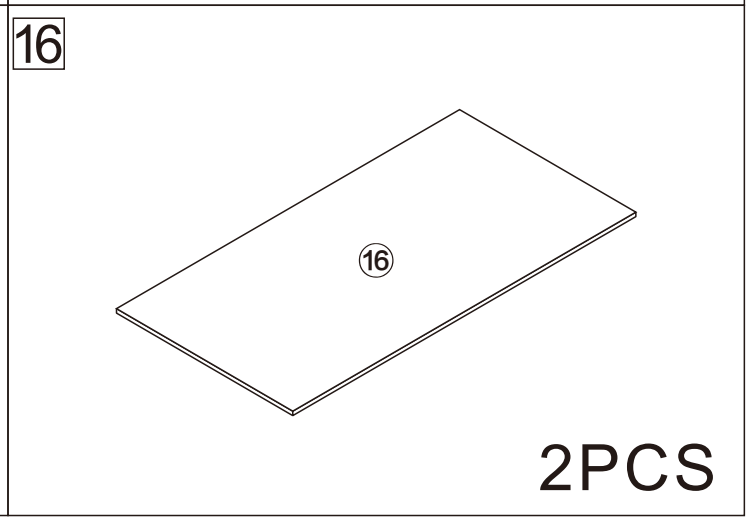

Coffee Table

L1300*W700*H290

Installation Instructions

Notes: Don't tighten screws completely at first, just in case parts were assembled wrongly and need disassemble. Tighten screws at last when all parts are put together.

Disassembly and installation of accessories

A 58PCS 15*10mm	B 58PCS 6*28mm	C 30PCS 3.5*14mm	D 4PCS Three-section Rail	E 8PCS 3.5*40mm	F 12PCS 	G 2PCS 6*25mm	 Tools Recommended
H 2PCS 							

17

1

B	58PCS
	
6*28mm	

C	8PCS
	
3.5*14mm	

D ₁	4PCS
	
Three-section Rail	

4

A	12PCS
15*10mm	

5

A	8PCS
15*10mm	

6

A	10PCS
	
15*10mm	

7

A	2PCS	H	2PCS
			
15*10mm		6*25mm	

7

8

Ax12
Fx12

A	12PCS	F	12PCS
			
15*10mm			

9

Ax6