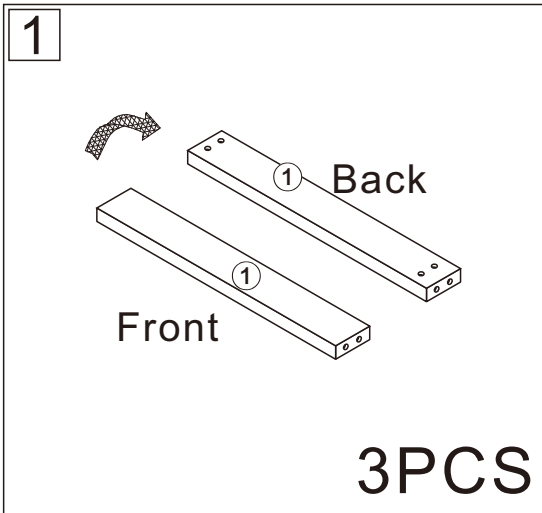

Coffee Table

L1300*W700*H290

Installation Instructions

Notes: Don't tighten screws completely at first, just in case parts were assembled wrongly and need disassemble. Tighten screws at last when all parts are put together.

Disassembly and installation of accessories

A 58PCS 15*10mm	B 58PCS 6*28mm	C 30PCS 3.5*14mm	D 4PCS Three-section Rail	E 8PCS 3.5*40mm	F 12PCS 	G 2PCS 6*25mm	 Tools Recommended
H 2PCS 							

17

1

B	58PCS
	
6*28mm	

2

Dx4

D₁

D₂

D ₁	4PCS
	
Three-section Rail	

3

D₁X4

D₁X4
CX2X4

C	8PCS
	
3.5*14mm	

D ₁	4PCS
	
Three-section Rail	

4

A	12PCS
15*10mm	

5

A	8PCS
15*10mm	

6

A	10PCS
	
15*10mm	