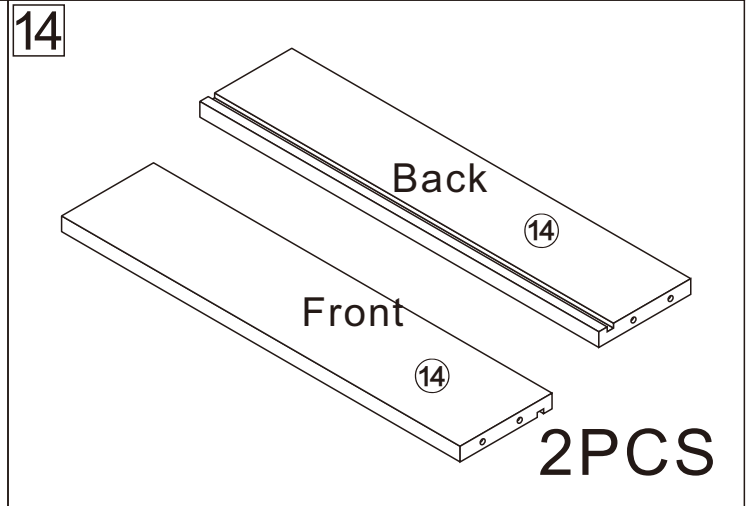

Coffee Table

L1300*W700*H290

Installation Instructions

Notes: Don't tighten screws completely at first, just in case parts were assembled wrongly and need disassemble. Tighten screws at last when all parts are put together.

Disassembly and installation of accessories

A 58PCS 15*10mm	B 58PCS 6*28mm	C 30PCS 3.5*14mm	D 4PCS Three-section Rail	E 8PCS 3.5*40mm	F 12PCS 	G 2PCS 6*25mm	 Tools Recommended
H 2PCS 							

17

1

B	58PCS
	
6*28mm	

2

Dx4

D₁

D₂

D ₁	4PCS
	
Three-section Rail	

3

D₁X4

D₁X4
CX2X4

C	8PCS
	
3.5*14mm	

D ₁	4PCS
	
Three-section Rail	

4

A	12PCS
15*10mm	

5

A	8PCS
15*10mm	

6

A	10PCS
	
15*10mm	