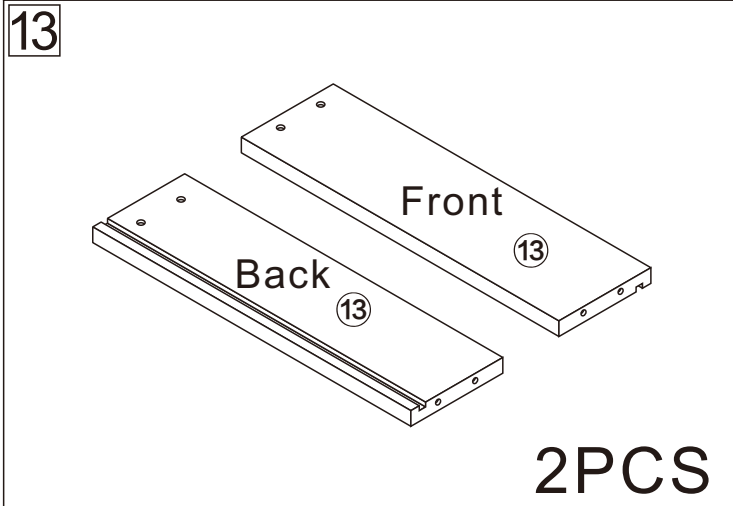

Coffee Table

L1300*W700*H290

Installation Instructions

Notes: Don't tighten screws completely at first, just in case parts were assembled wrongly and need disassemble. Tighten screws at last when all parts are put together.

Disassembly and installation of accessories

A 58PCS 15*10mm	B 58PCS 6*28mm	C 30PCS 3.5*14mm	D 4PCS Three-section Rail	E 8PCS 3.5*40mm	F 12PCS 	G 2PCS 6*25mm	 Tools Recommended
H 2PCS 							

17

1

B	58PCS
	
6*28mm	

2

Dx4

D₁

D₂

D ₁	4PCS
	
Three-section Rail	

3

D₁X4

D₁X4
CX2X4

C	8PCS
	
3.5*14mm	

D ₁	4PCS
	
Three-section Rail	

4

A	12PCS
15*10mm	

5

A	8PCS
15*10mm	

6

A	10PCS
	
15*10mm	