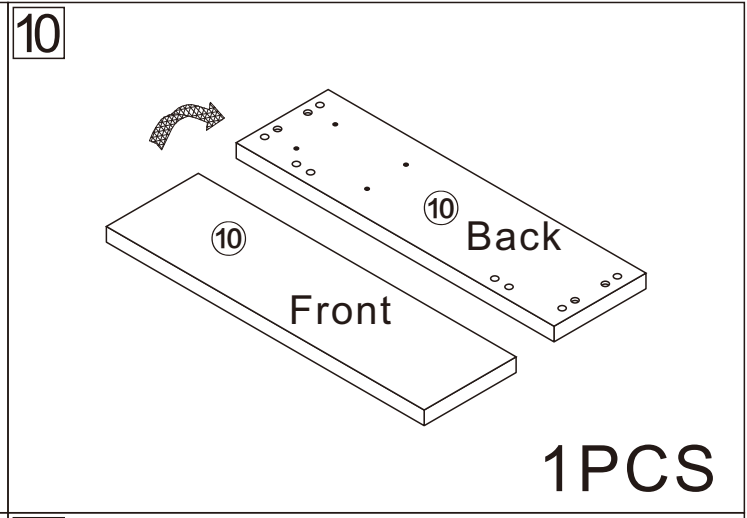

Coffee Table

L1300*W700*H290

Installation Instructions

Notes: Don't tighten screws completely at first, just in case parts were assembled wrongly and need disassemble. Tighten screws at last when all parts are put together.

Disassembly and installation of accessories

A 58PCS 15*10mm	B 58PCS 6*28mm	C 30PCS 3.5*14mm	D 4PCS Three-section Rail	E 8PCS 3.5*40mm	F 12PCS 	G 2PCS 6*25mm	 Tools Recommended
H 2PCS 							

17

1

B	58PCS
	
6*28mm	

2

Dx4

D₁

D₂

D ₁	4PCS
	
Three-section Rail	

3

D₁X4

D₁X4
CX2X4

C	8PCS
	
3.5*14mm	

D ₁	4PCS
	
Three-section Rail	

4

A	12PCS
15*10mm	

5

A	8PCS
15*10mm	

6

A	10PCS
	
15*10mm	