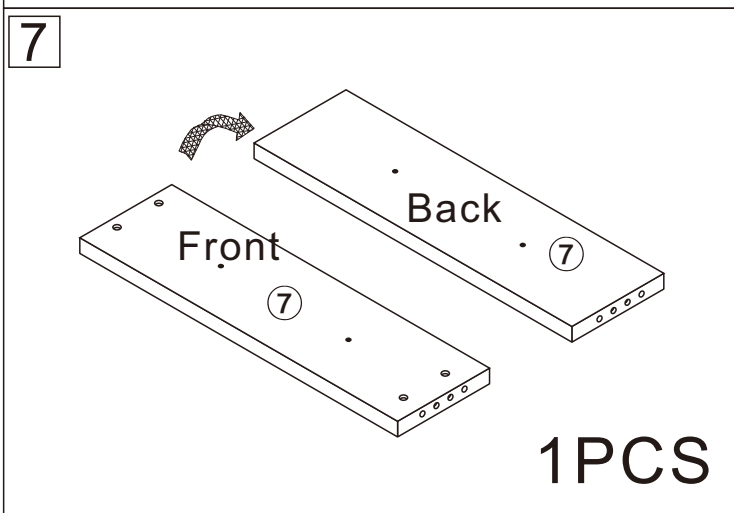

Coffee Table

L1300*W700*H290

Installation Instructions

Notes: Don't tighten screws completely at first, just in case parts were assembled wrongly and need disassemble. Tighten screws at last when all parts are put together.

Disassembly and installation of accessories

A 58PCS 15*10mm	B 58PCS 6*28mm	C 30PCS 3.5*14mm	D 4PCS Three-section Rail	E 8PCS 3.5*40mm	F 12PCS 	G 2PCS 6*25mm	 Tools Recommended
H 2PCS 							

17

1

B	58PCS
	
6*28mm	

2

Dx4

D₁

D₂

D ₁	4PCS
	
Three-section Rail	

3

D₁X4

D₁X4
CX2X4

C	8PCS
	
3.5*14mm	

D ₁	4PCS
	
Three-section Rail	

4

A	12PCS
15*10mm	

5

A	8PCS
15*10mm	

6

A	10PCS
	
15*10mm	