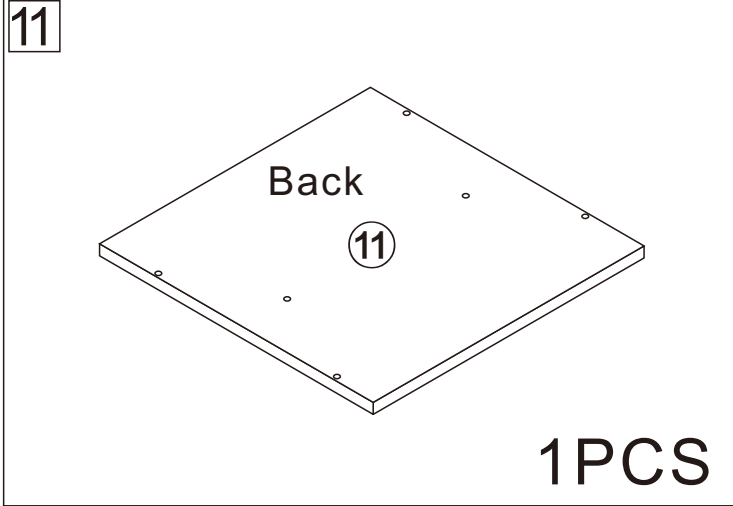

Coffee Table

L1300*W700*H290

Installation Instructions

Notes: Don't tighten screws completely at first, just in case parts were assembled wrongly and need disassemble. Tighten screws at last when all parts are put together.

Disassembly and installation of accessories

A 58PCS 15*10mm	B 58PCS 6*28mm	C 30PCS 3.5*14mm	D 4PCS Three-section Rail	E 8PCS 3.5*40mm	F 12PCS 	G 2PCS 6*25mm	 Tools Recommended
H 2PCS 							

17

1

B	58PCS
	
6*28mm	

C	8PCS
	
3.5*14mm	

D ₁	4PCS
	
Three-section Rail	

4

A	12PCS
15*10mm	

5

A	8PCS
15*10mm	

6

A	10PCS
	
15*10mm	

7

A	2PCS	H	2PCS
			
15*10mm		6*25mm	

7

8

Ax12
Fx12

A	12PCS	F	12PCS
			
15*10mm			

9

Ax6