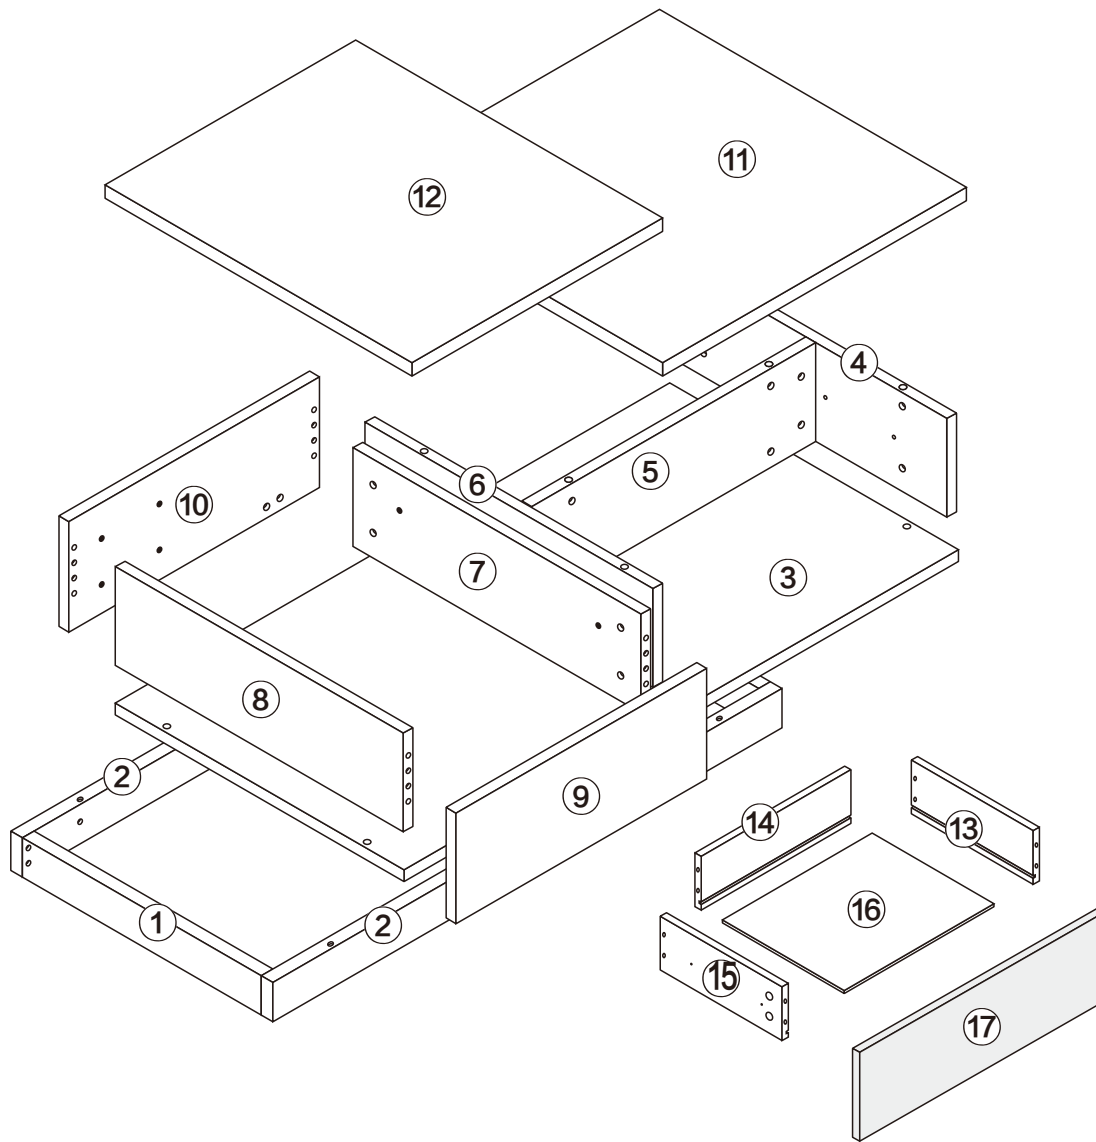

Coffee Table

L1300*W700*H290

Installation Instructions

Notes: Don't tighten screws completely at first, just in case parts were assembled wrongly and need disassemble. Tighten screws at last when all parts are put together.

Disassembly and installation of accessories

A 58PCS 15*10mm	B 58PCS 6*28mm	C 30PCS 3.5*14mm	D 4PCS Three-section Rail	E 8PCS 3.5*40mm	F 12PCS 	G 2PCS 6*25mm	 Tools Recommended
H 2PCS 							

17

1

B	58PCS
	
6*28mm	

2

Dx4

D₁

D₂

D ₁	4PCS
	
Three-section Rail	

3

D₁X4

D₁X4
CX2X4

C	8PCS
	
3.5*14mm	

D ₁	4PCS
	
Three-section Rail	

4

A	12PCS
15*10mm	

5

A	8PCS
15*10mm	

6

A	10PCS
	
15*10mm	