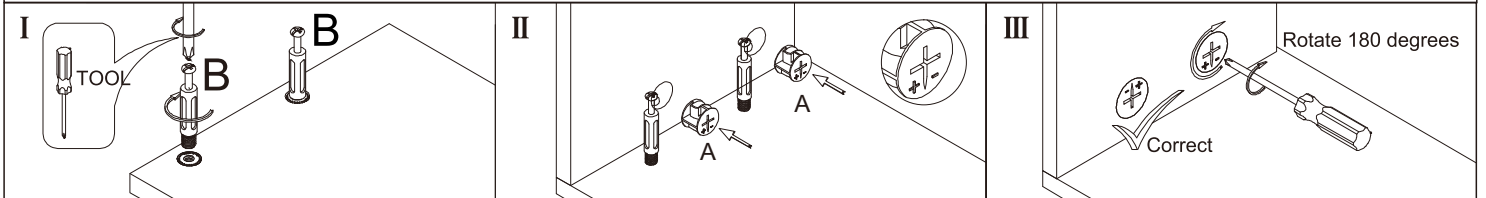

Coffee Table

L1300*W700*H290

Installation Instructions

Notes: Don't tighten screws completely at first, just in case parts were assembled wrongly and need disassemble. Tighten screws at last when all parts are put together.

Disassembly and installation of accessories

A 58PCS 15*10mm	B 58PCS 6*28mm	C 30PCS 3.5*14mm	D 4PCS Three-section Rail	E 8PCS 3.5*40mm	F 12PCS 	G 2PCS 6*25mm	 Tools Recommended
H 2PCS 							

17

1

B	58PCS
	
6*28mm	