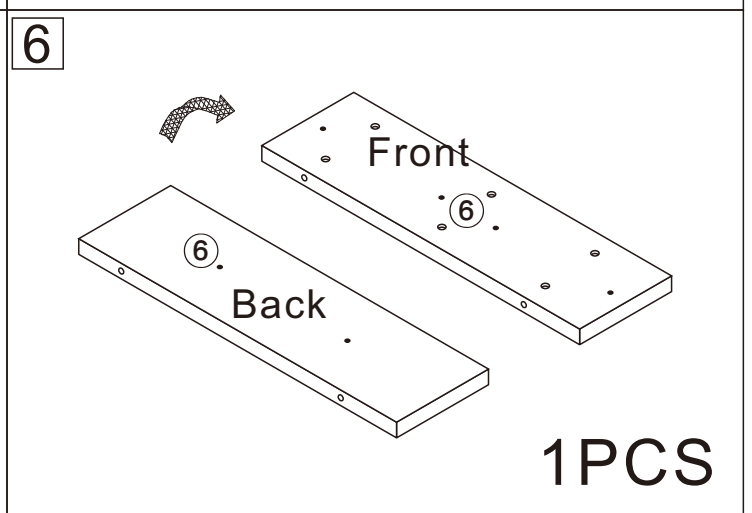

Coffee Table

L1300*W700*H290

Installation Instructions

Notes: Don't tighten screws completely at first, just in case parts were assembled wrongly and need disassemble. Tighten screws at last when all parts are put together.

Disassembly and installation of accessories

A 58PCS 15*10mm	B 58PCS 6*28mm	C 30PCS 3.5*14mm	D 4PCS Three-section Rail	E 8PCS 3.5*40mm	F 12PCS 	G 2PCS 6*25mm	 Tools Recommended
H 2PCS 							

17

1

B	58PCS
	
6*28mm	

2

Dx4

D₁

D₂

D ₁	4PCS
	
Three-section Rail	

3

D₁X4

D₁X4
CX2X4

C	8PCS
	
3.5*14mm	

D ₁	4PCS
	
Three-section Rail	

4

A	12PCS
15*10mm	

5

A	8PCS
15*10mm	

6

A	10PCS
	
15*10mm	