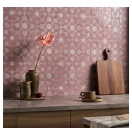

PRODUCT GALLERY