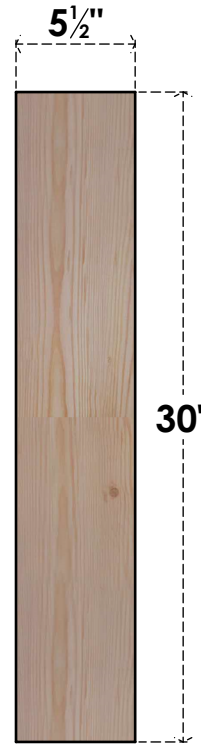

BRC06X22X30TRA00SDF

5 1/2"W X 22"D X 30"H TRADITIONAL SMOOTH BRACE, DOUGLAS FIR

SIDE

FRONT

EKENA MILLWORK
 2300 WEST MAIN ST.
 CLARKSVILLE, TX 75426
 TOLL FREE: 866-607-0453
 WWW.EKENAMILLWORK.COM

NOTES

1. INSTALLATION TO BE COMPLETED IN ACCORDANCE WITH MANUFACTURER'S SPECIFICATIONS.
2. DRAWING MAY NOT BE TO SCALE
3. THIS DRAWING IS INTENDED FOR DESIGN AND PLANNING PURPOSES ONLY.
4. ALL INFORMATION CONTAINED HEREIN WAS CURRENT AT THE TIME OF DEVELOPMENT BUT MUST BE REVIEWED AND APPROVED BY THE PRODUCT MANUFACTURER TO BE CONSIDERED ACCURATE.
5. PRODUCTS ARE NOT KILN DRIED. THIS ITEM IS UNIQUE AND WILL CONTAIN THE NATURAL VARIATIONS THAT THE WOOD SPECIES OFFERS. THIS MAY RESULT IN VARIATIONS UP TO 1/4"