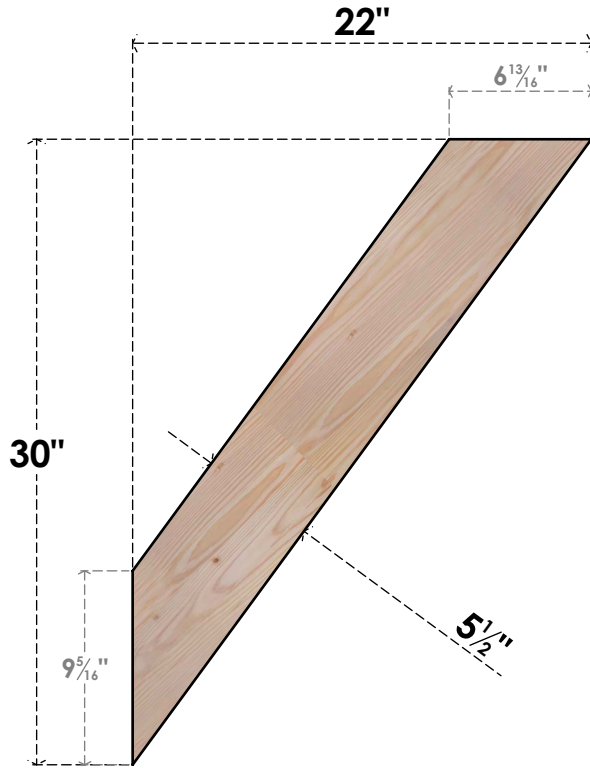

BRC06X22X30TRA00SDF

5 1/2"W X 22"D X 30"H TRADITIONAL SMOOTH BRACE, DOUGLAS FIR

SIDE

FRONT

EKENA MILLWORK
 2300 WEST MAIN ST.
 CLARKSVILLE, TX 75426
 TOLL FREE: 866-607-0453
 WWW.EKENAMILLWORK.COM

NOTES

1. INSTALLATION TO BE COMPLETED IN ACCORDANCE WITH MANUFACTURER'S SPECIFICATIONS.
2. DRAWING MAY NOT BE TO SCALE
3. THIS DRAWING IS INTENDED FOR DESIGN AND PLANNING PURPOSES ONLY.
4. ALL INFORMATION CONTAINED HEREIN WAS CURRENT AT THE TIME OF DEVELOPMENT BUT MUST BE REVIEWED AND APPROVED BY THE PRODUCT MANUFACTURER TO BE CONSIDERED ACCURATE.
5. PRODUCTS ARE NOT KILN DRIED. THIS ITEM IS UNIQUE AND WILL CONTAIN THE NATURAL VARIATIONS THAT THE WOOD SPECIES OFFERS. THIS MAY RESULT IN VARIATIONS UP TO 1/4"