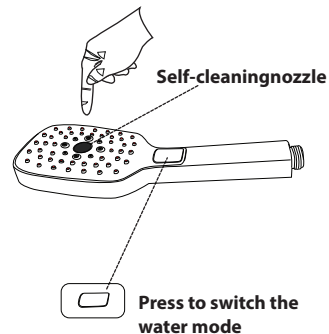

INSTALLATION STEPS

BEFORE YOU BEGIN

- HEAD SHOWER
- OFF STOPPED
- HAND SHOWER

Press the unlock key to adjust the high temperature