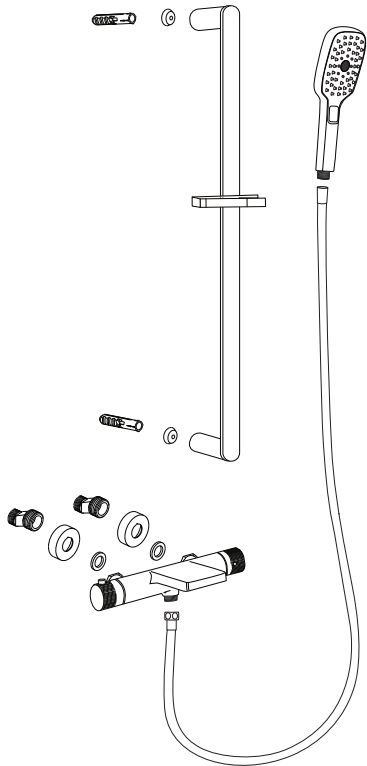

# PRODUCTDRAWING

## RECOMMENDED TOOLS

Plumber's  
putty

Thread seal  
tape

Included

# SHOWER SYSTEM FAUCET

Installation instruction

**MB/BN/BG/CH/ORB**