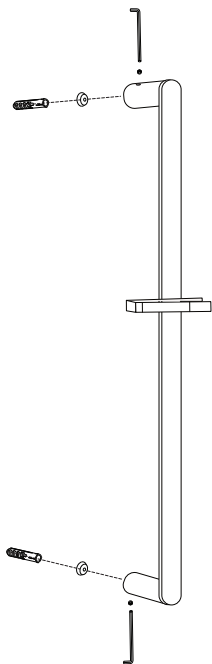

INSTALLATION STEPS

BEFORE YOU BEGIN

- HEAD SHOWER
- OFF STOPPED
- HAND SHOWER

Press the unlock key to adjust the high temperature