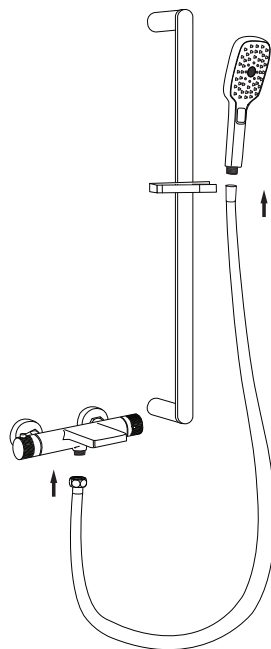

INSTALLATION STEPS

BEFORE YOU BEGIN

- HEAD SHOWER
- OFF STOPPED
- HAND SHOWER

Press the unlock key to adjust the high temperature