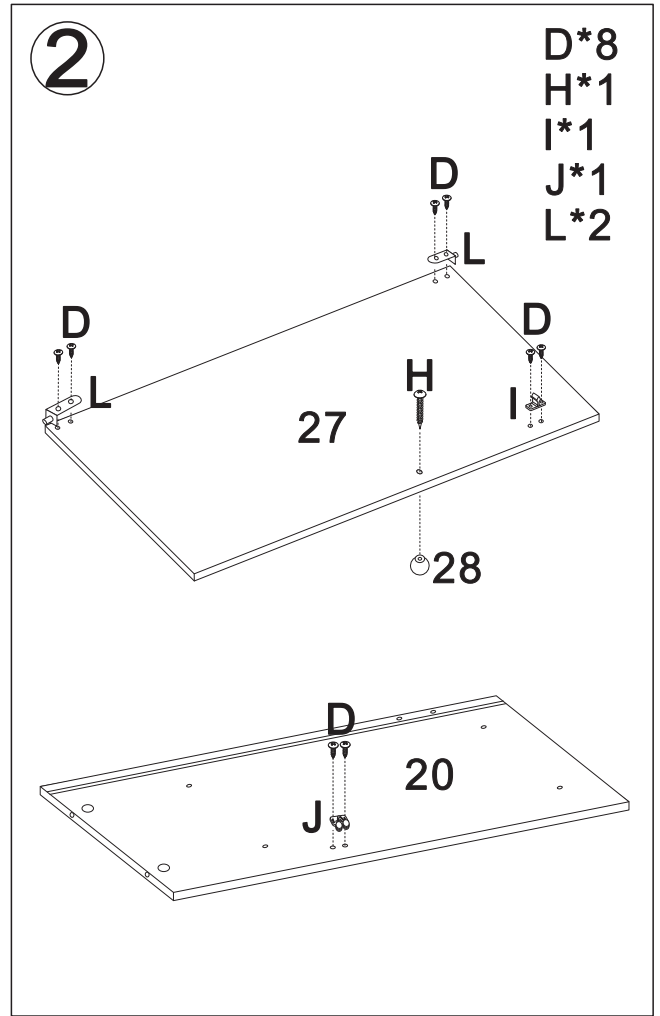

QUICKFIT: Tighten quickfit until shoulder is flush with panel. Do not overtighten or undertighten.

CAM LOCK: When fitting cam lock, ensure starting position is correct before you insert connecting quickfit.

Quickfit head should be in the centre of the cam lock when the two panels are joined.
Cam lock should be inserted before quickfit.

Turn cam lock clockwise to tighten.

⚠ WARNING
CHOKING HAZARD-
Small parts. Not for children under 3 yrs.

WARNING:
Assembly by an adult

EXPLODED DRAWING

Part List

 1: 1pc	 2: 1pc	 3: 1pc	 4: 1pc	 5: 1pc	 6: 1pc	
 7: 1pc	 8: 1pc	 9: 1pc	 10: 1pc	 11: 1pc	 12: 2pcs	
 13: 1pc	 14: 1pc	 15: 1pc	 16: 1pc	 17: 1pc	 18: 1pc	
 19: 1pc	 20: 1pc	 21: 1pc	 22: 1pc	 23: 1pc	 24: 1pc	
 25: 1pc	 26: 1pc	 27: 1pc	 28: 1pc	 29: 1pc	 30: 1pc	
 31: 1pc	 32: 1pc	 33: 1pc	 34: 1pc	 35: 1pc	 36: 1pc	
 37: 1pc	 38: 1pc	 39: 2pcs	 40: 1pc	 Ø5x40mm A: 59pcs +6(spare)	 Ø6x30mm B: 50pcs +5(spare)	 Ø4x35mm C: 2pcs
 Ø3x8mm D: 10pcs +1(spare)	 Ø4x12mm E: 20pcs +2(spare)	 F: 6pcs	 G: 6pcs	 Ø4x25mm H: 1pc	 I: 1pc	
 J: 1pc	 K: 2pcs	 L: 2pcs	 M: 2pcs	 N: 1pc	 O: 1pc	

24

A*6
B*4