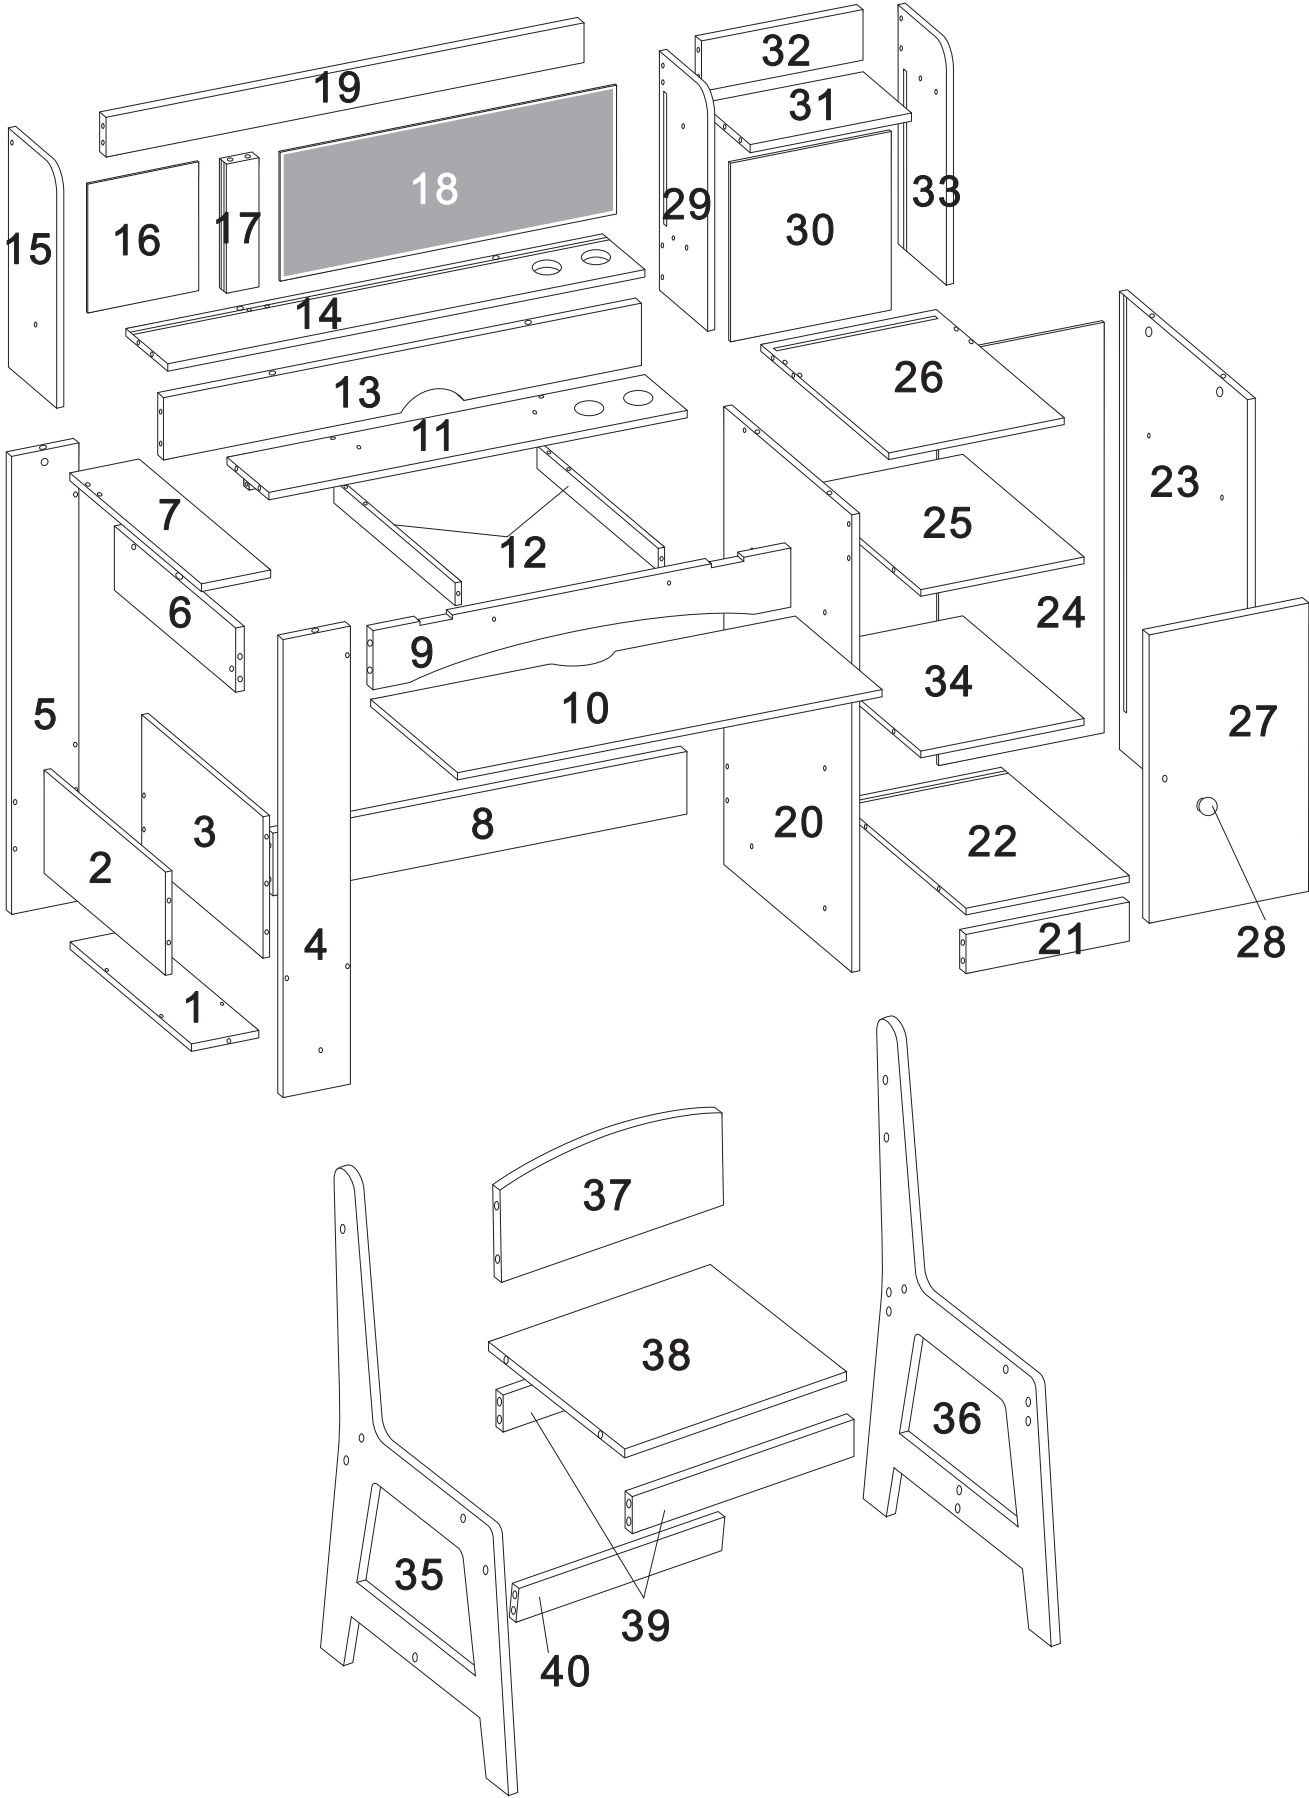

Quickfit head should be in the centre of the cam lock when the two panels are joined.
Cam lock should be inserted before quickfit.

Turn cam lock clockwise to tighten.

⚠ WARNING
CHOKING HAZARD-
Small parts. Not for children under 3 yrs.

WARNING:
Assembly by an adult

EXPLODED DRAWING

Part List

 1: 1pc	 2: 1pc	 3: 1pc	 4: 1pc	 5: 1pc	 6: 1pc	
 7: 1pc	 8: 1pc	 9: 1pc	 10: 1pc	 11: 1pc	 12: 2pcs	
 13: 1pc	 14: 1pc	 15: 1pc	 16: 1pc	 17: 1pc	 18: 1pc	
 19: 1pc	 20: 1pc	 21: 1pc	 22: 1pc	 23: 1pc	 24: 1pc	
 25: 1pc	 26: 1pc	 27: 1pc	 28: 1pc	 29: 1pc	 30: 1pc	
 31: 1pc	 32: 1pc	 33: 1pc	 34: 1pc	 35: 1pc	 36: 1pc	
 37: 1pc	 38: 1pc	 39: 2pcs	 40: 1pc	 Ø5x40mm A: 59pcs +6(spare)	 Ø6x30mm B: 50pcs +5(spare)	 Ø4x35mm C: 2pcs
 Ø3x8mm D: 10pcs +1(spare)	 Ø4x12mm E: 20pcs +2(spare)	 F: 6pcs	 G: 6pcs	 Ø4x25mm H: 1pc	 I: 1pc	
 J: 1pc	 K: 2pcs	 L: 2pcs	 M: 2pcs	 N: 1pc	 O: 1pc	