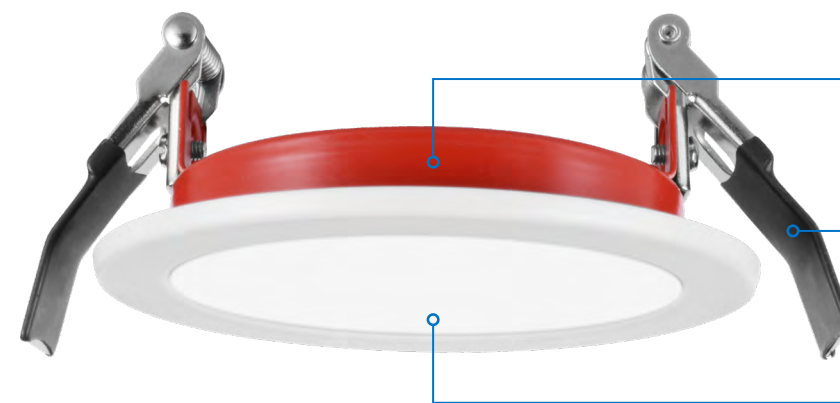

Warehouse Locations

Albuquerque, NM Detroit, MI
Atlanta, GA Roseville, CA
Buford, GA

REL-FR

Fire Rated, Recessed LED Downlight

LIT-RELF-10PK
20230721

©2023 NICOR® • ALL RIGHTS RESERVED

2200 Midtown Place NE Albuquerque, NM 87107 USA • nicorlighting.com • T. 800-821-6283 F. 800-892-8393

REL-FR

Fire Rated, Recessed LED Downlight

The Fire Rated REL Recessed Downlight meets the latest codes for multi-family fire rating with a 2hr certification per UL263. The edge-lit technology makes it a practical solution with high performance and five CCT selectability (2700K, 3000K, 3500K, 4000K, and 5000K). Adjustable spring-loaded retention tabs allow a secure fit and easy installation in both new construction and remodel applications. The REL-FR is an ideal solution for apartments buildings, town homes, condos, and commercial applications.

Dimensions

FEATURES

2-Hour Fire Rating

UL263 Certified: Exceeds rigorous testing to meet fire resistance standards

Easy Installation

Spring loaded retention tabs for easy installation into ceilings

Dimmable

Dimmable to 5% with compatible TRIAC and ELV dimmers

CRI 90+ R9 >60
Lumens 914-1338
Lifetime >72000 hrs
Beam Angle 109°-111°

Select the Perfect Light

The REL-FR downlight features five selectable color temperature options to match any environment. Go from warm white to daylight with the flip of a switch.