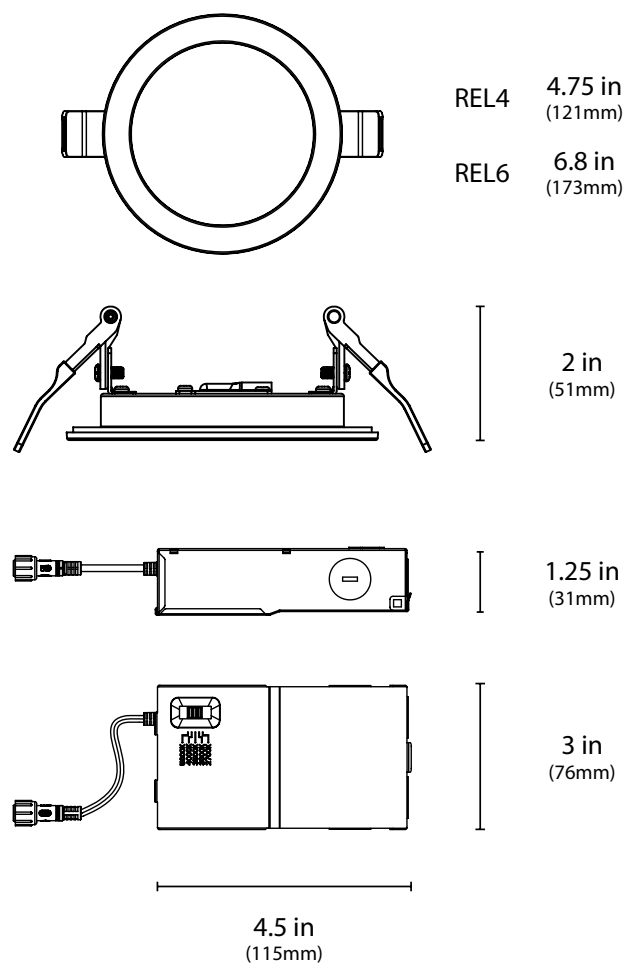

REL-FR

Fire Rated, Recessed LED Downlight

The Fire Rated REL Recessed Downlight meets the latest codes for multi-family fire rating with a 2hr certification per UL263. The edge-lit technology makes it a practical solution with high performance and five CCT selectability (2700K, 3000K, 3500K, 4000K, and 5000K). Adjustable spring-loaded retention tabs allow a secure fit and easy installation in both new construction and remodel applications. The REL-FR is an ideal solution for apartments buildings, town homes, condos, and commercial applications.

Dimensions

FEATURES

2-Hour Fire Rating

UL263 Certified: Exceeds rigorous testing to meet fire resistance standards

Easy Installation

Spring loaded retention tabs for easy installation into ceilings

Dimmable

Ordering Information							Example: REL6FR1120SRD9WH
Series	Version	Voltage	CCTs	Trim Shape	CRI	Trim Color	
REL4	FR1 (Fire Rated)	120	S (Selectable)	RD (Round)	9 (90)	WH (White)	
REL6							

Accessories
(3", 4", 6") Frame for remote driver fixtures
(4", 6") Rough-in Frame
(4", 6") Rough-in Template
(2') Extension Cable
(10') Extension Cable