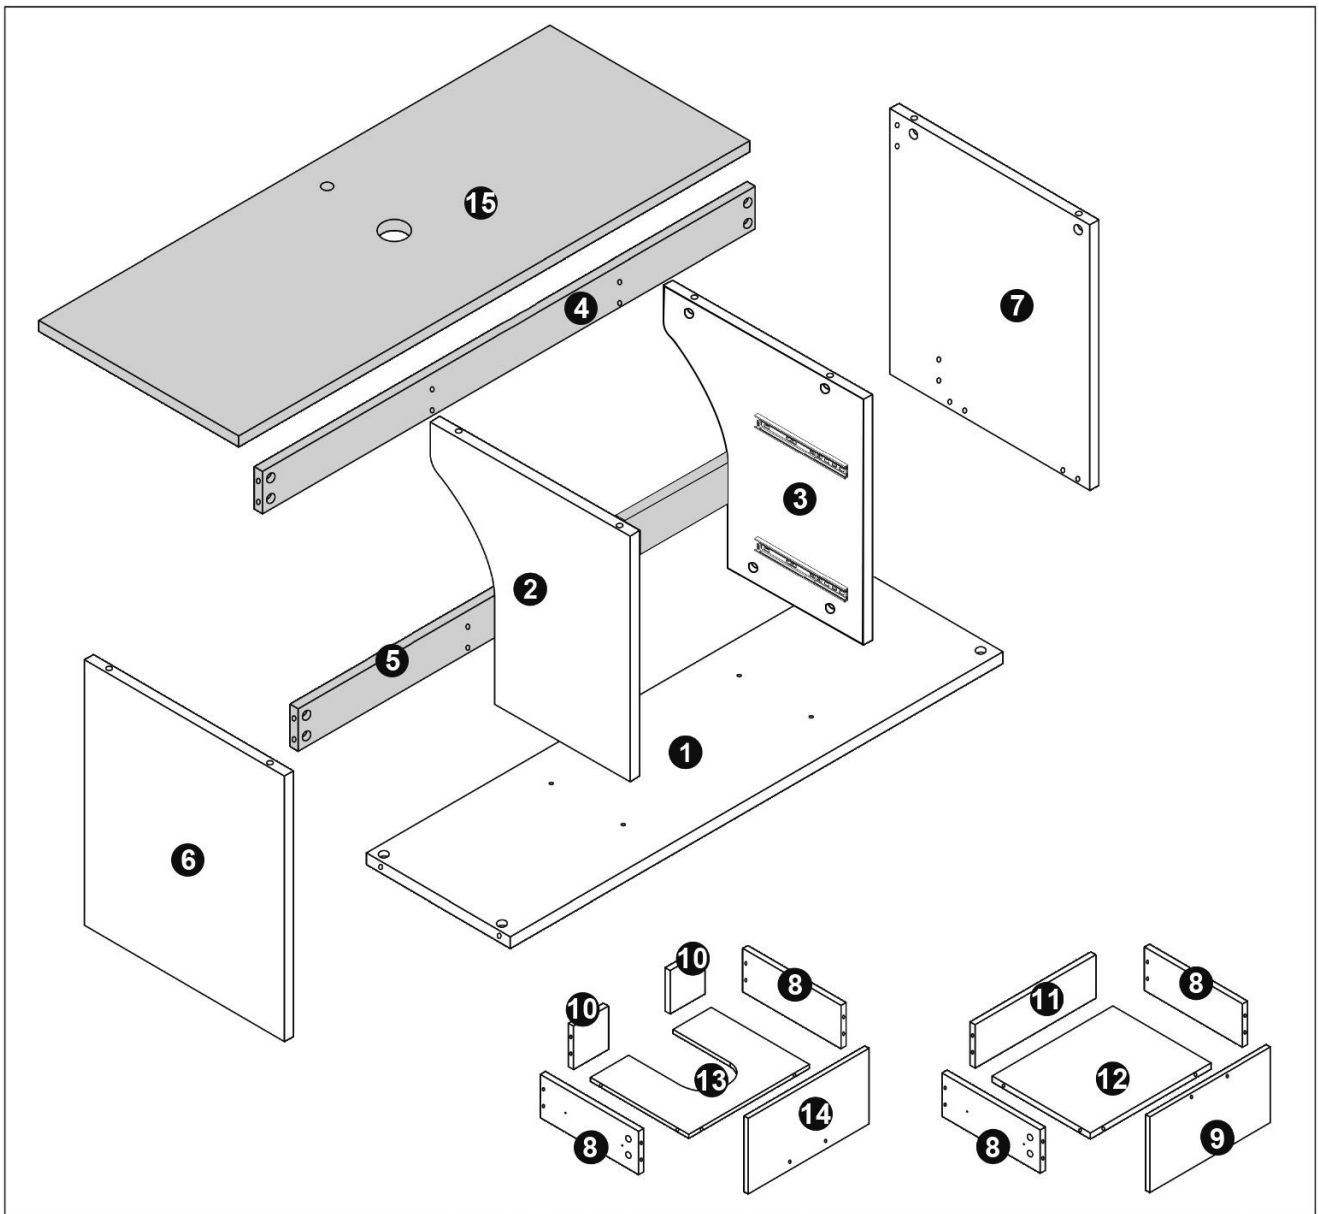

Bathroom cabinet

Installation Instructions

Notes: Don't tighten screws completely at first, just in case parts were assembled wrongly and need disassemble. Tighten screws at last when all parts are put together.

Disassembly and installation of accessories

A 36PCS  15*10mm	B 36PCS  6*28mm	C 53PCS  3.5*14mm	D 30PCS  3.5*35mm	G 4PCS  4*15mm	H 2PCS  128 handles
I 4PCS  Three-section Rail	J 4PCS  Expansion screw	L 2PCS  Corner code	M 2PCS  Pendant		