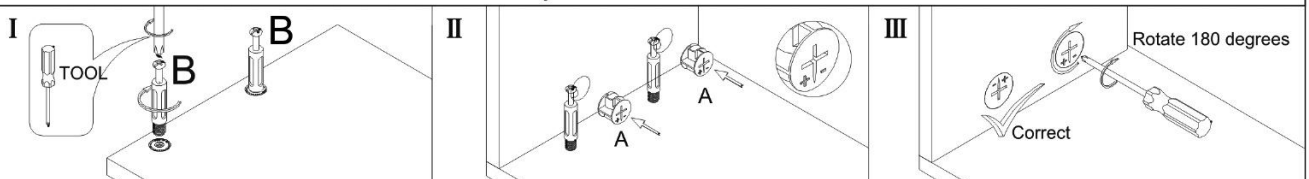

Bathroom cabinet

Installation Instructions

Notes: Don't tighten screws completely at first, just in case parts were assembled wrongly and need disassemble. Tighten screws at last when all parts are put together.

Disassembly and installation of accessories

A 36PCS  15*10mm	B 36PCS  6*28mm	C 53PCS  3.5*14mm	D 30PCS  3.5*35mm	G 4PCS  4*15mm	H 2PCS  128 handles
I 4PCS  Three-section Rail	J 4PCS  Expansion screw	L 2PCS  Corner code	M 2PCS  Pendant		