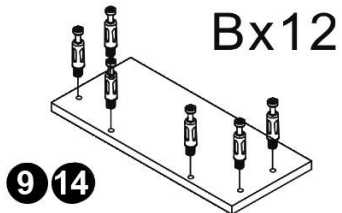

15

1PC

19

20

1

B	36PCS
	
6*28mm	

2

I ₁	4PCS
Three-section Rail	

3

C	8PCS
3.5*14mm	

I ₁	4PCS
12 inch Three-section Rail	

4

A	4PCS
	
15*10mm	

5

D	4PCS
	
3.5*35mm	

6

D	4PCS
	
3.5*35mm	

7

A	6PCS
	
15*10mm	

8

A	6PCS
	
15*10mm	

9

C	16PCS	L	2PCS
			
3.5*14mm		Corner code	

10

A 6PCS	C 19PCS	D 12PCS	G 2PCS	H 1PCS	I 2PCS
					
15*10mm	3.5*14mm	3.5*35mm	4*15mm	128 handles	Three-section Rail

15

16

17

18

OK