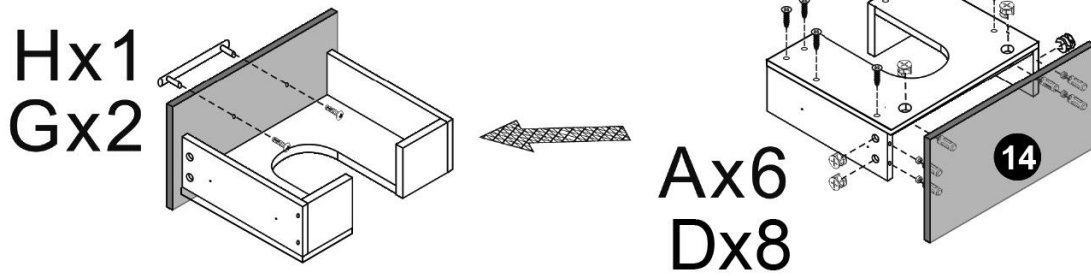

Cx10

C	6PCS	M	2PCS
			
3.5*14mm		Pendant	

11

A	8PCS
	
15*10mm	

12

A	6PCS	D	10PCS	G	2PCS	H	1PCS
15*10mm		3.5*35mm		4*15mm		128 handles	

13

C	4PCS	I	2PCS
3.5*14mm		Three-section Rail	

A 6PCS	C 19PCS	D 12PCS	G 2PCS	H 1PCS	I 2PCS
					
15*10mm	3.5*14mm	3.5*35mm	4*15mm	128 handles	Three-section Rail

15

16

17

18

OK