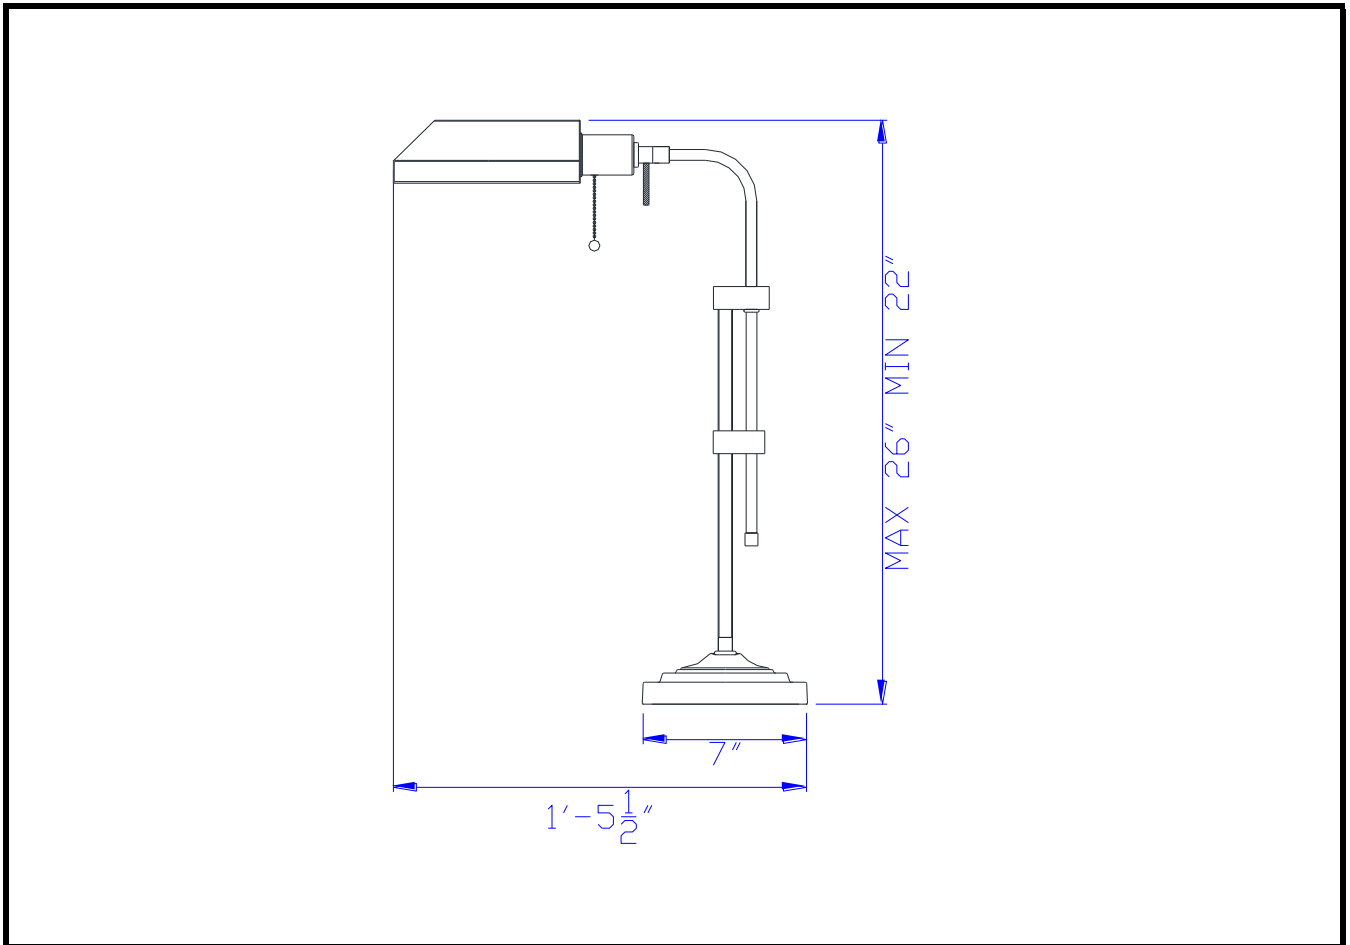

Type: _____

Project: _____

Catalog No.: _____

Lamp/Wattage: _____

Specifications subject to change without notice

Drawing:

Description: Table Lamp with Adjustable Pole

Material: Metal

Finish : BS (Brushed Steel)

Height: 26"

Base Width: 7"

Wattage : 60W

Socket : Medium Base (E27)

Switch: On/OFF Pull Chain

Bulb: Incandescent, CFL

Wire Length: 6'

Wire Color: Silver

Material: Metal

Shade size: 8"x4"x 2 3/4"

Certificate : 