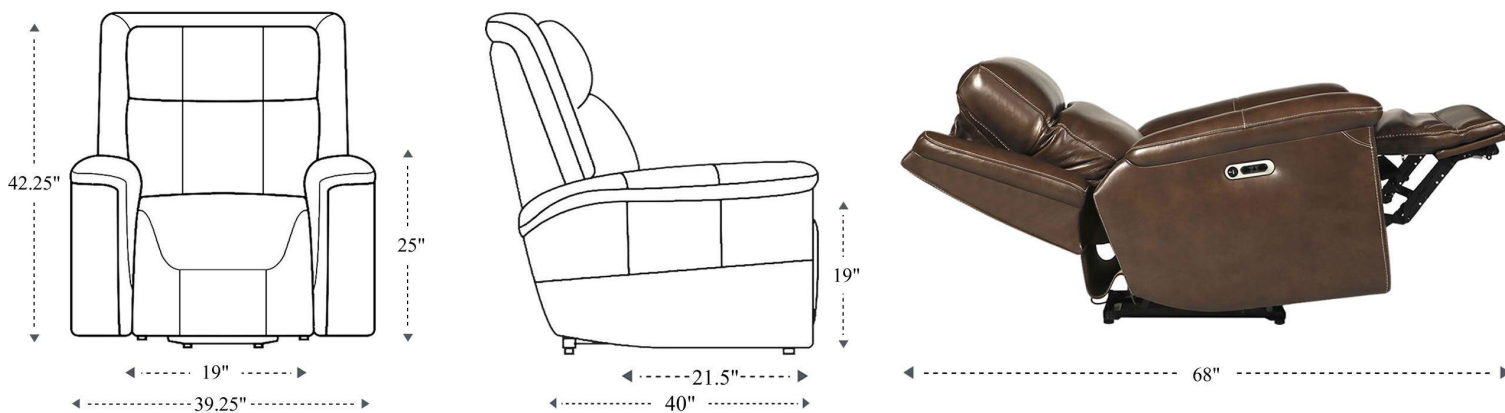

Power Zero Gravity Recliner

Overall Dimensions	39.25" x 40" x 42.25"
Overall Width	39.25"
Overall Depth	40"
Overall Height	42.25"
Overall Weight	137.1 lbs.
Fully Reclined	68"
Distance from Wall	9"
Back of Seat to end of Chaise	41"
Leg Height <small>(Distance from Foot Rest to Floor in Full Recline)</small>	25.5"
Head Height <small>(Distance from Headrest to Floor in Full Recline)</small>	27"

Seat Width	19"
Seat Depth	21.5"
Seat Height	19"
Arm Width	10"
Arm Depth	25"
Arm Height	25"
Back Width	31.5"
Back Height	27"
Headrest Extended from Back	7"