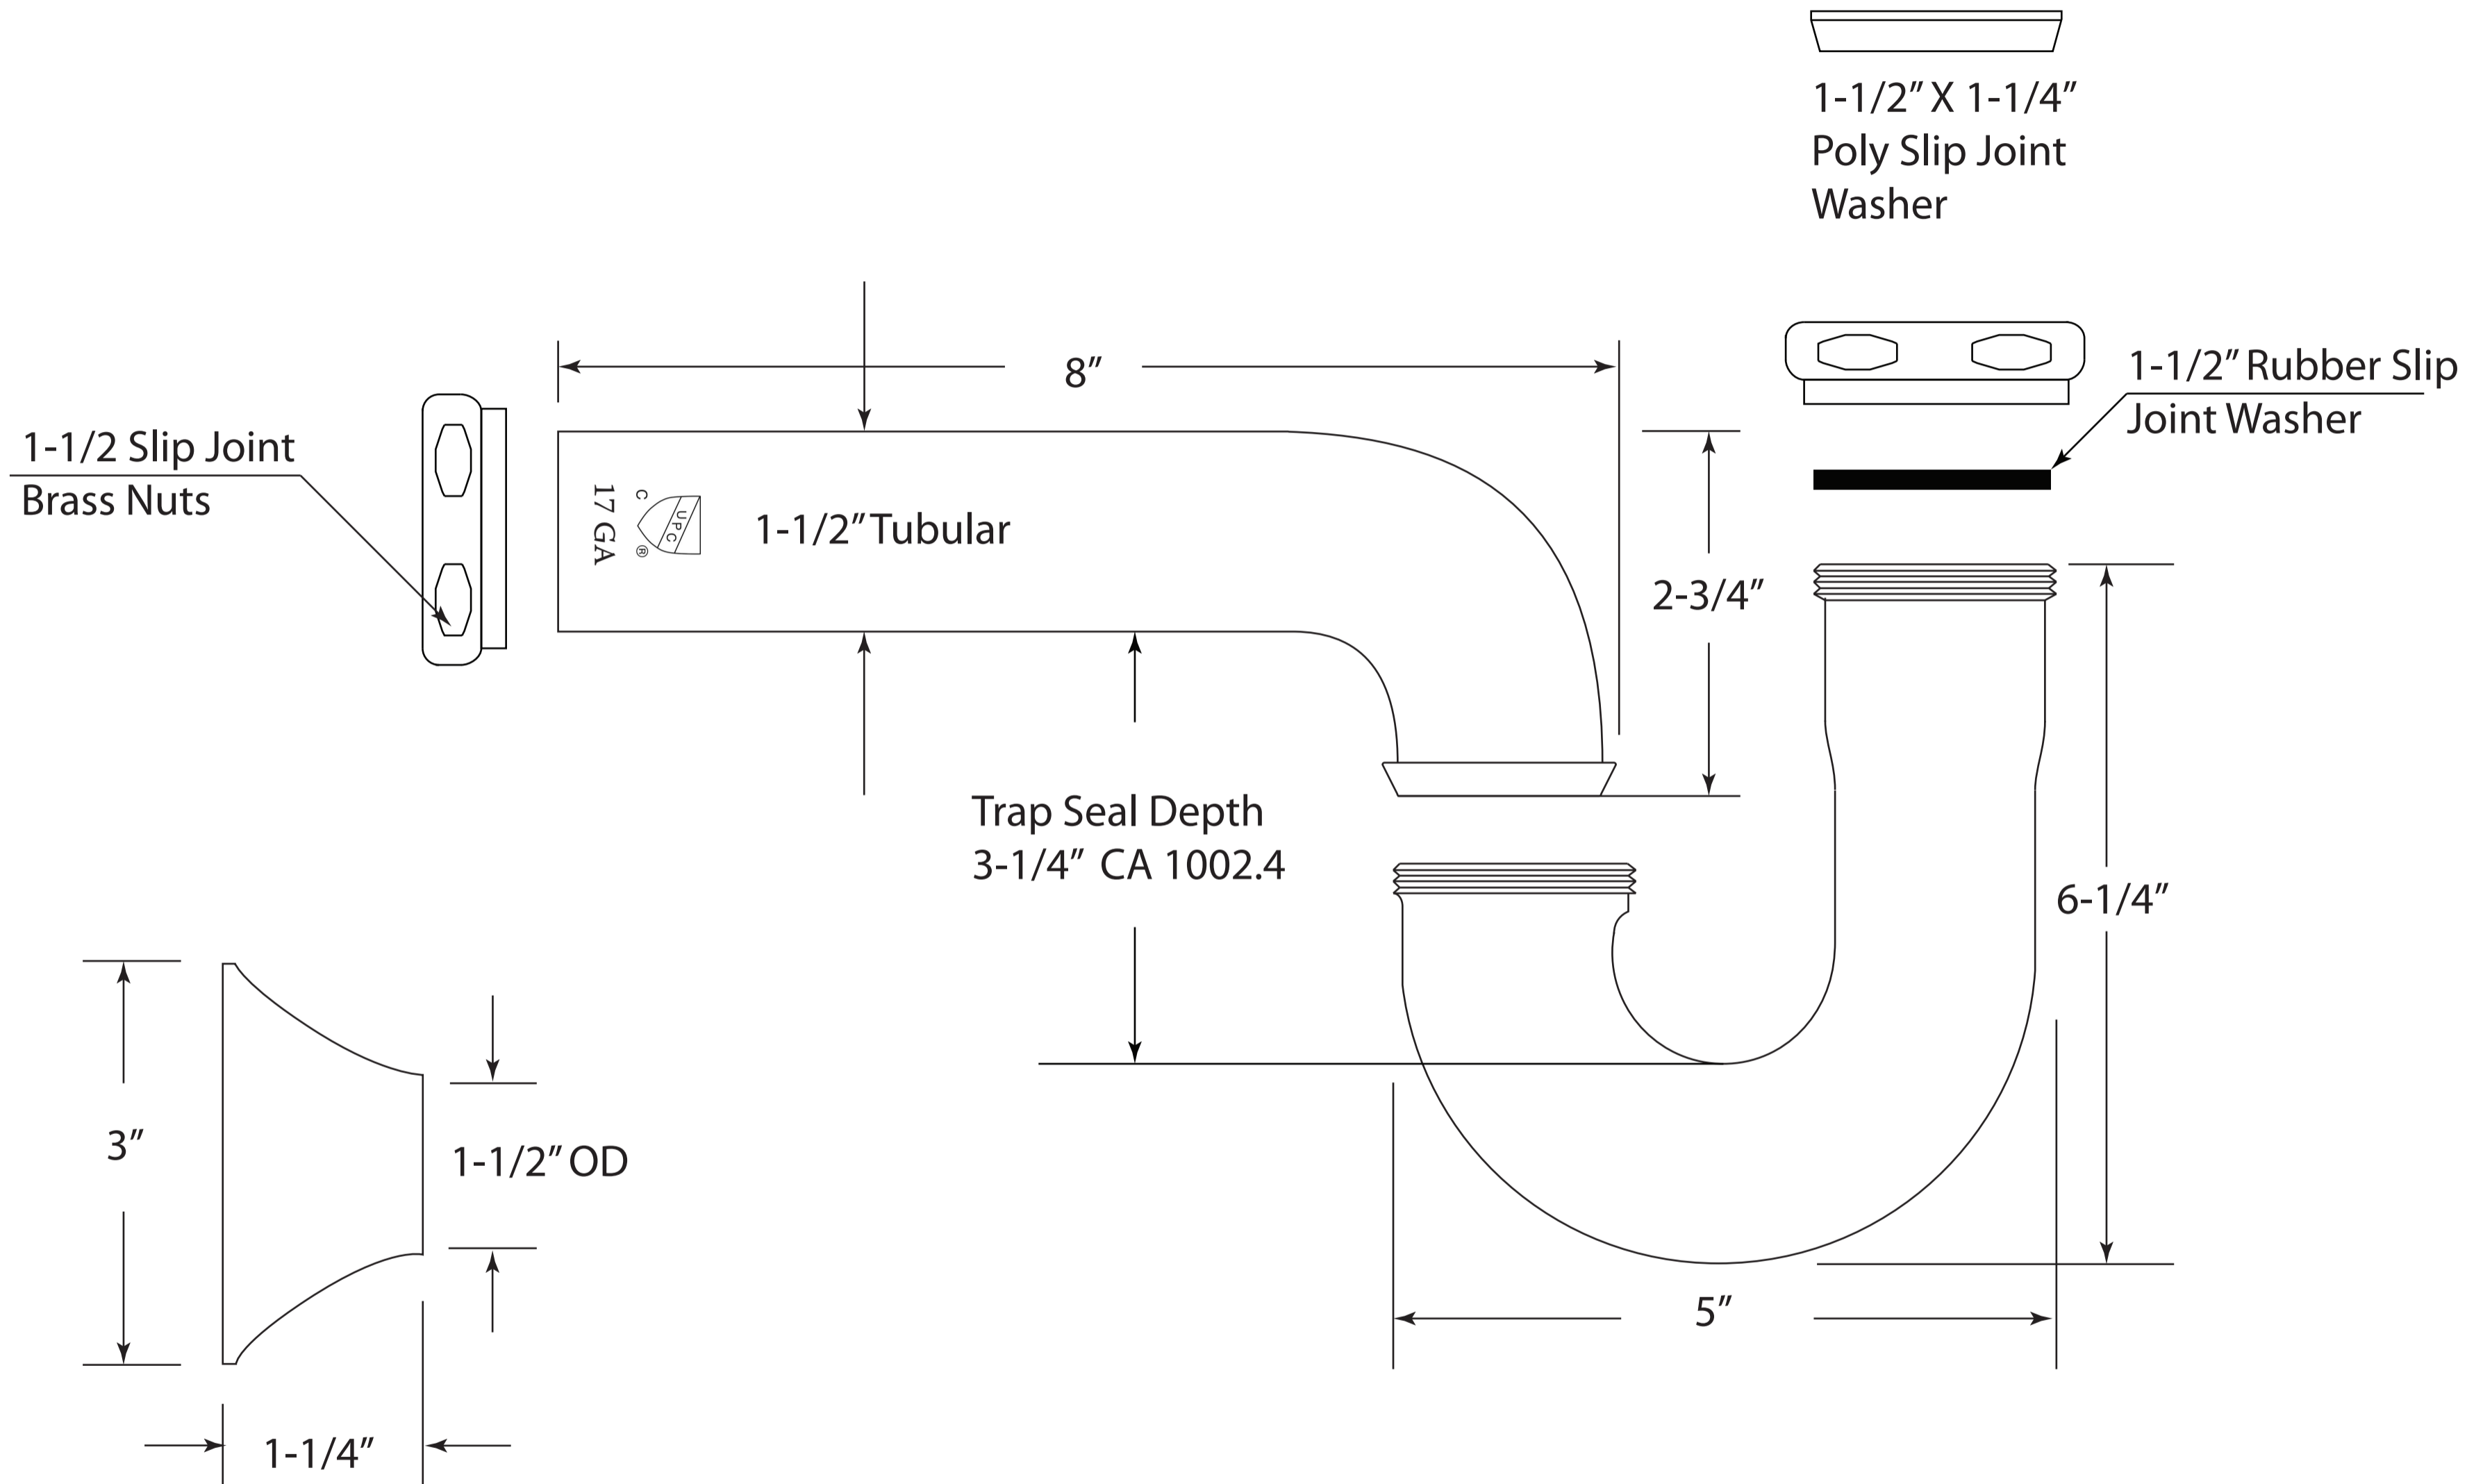

D400G

**WESTBRASS**  
Fine Decorative Plumbing Since 1935

2429 E. Olympic Blvd.  
Los Angeles, CA 90021

TITLE 1-1/2" Ground Joint P-Trap 17 ga. with Flange

DWG NO. **D400G**

DATE 10-20-2016

REV A

Scale