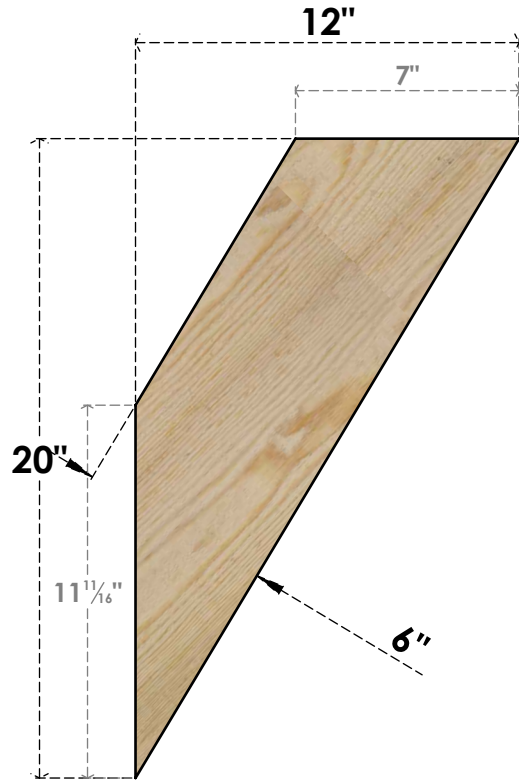

BRC06X12X20TRA00RDF

6"W X 12"D X 20"H TRADITIONAL ROUGH SAWN BRACE, DOUGLAS FIR

SIDE

FRONT

EKENA MILLWORK
 2300 WEST MAIN ST.
 CLARKSVILLE, TX 75426
 TOLL FREE: 866-607-0453
 WWW.EKENAMILLWORK.COM

NOTES

1. INSTALLATION TO BE COMPLETED IN ACCORDANCE WITH MANUFACTURER'S SPECIFICATIONS.
2. DRAWING MAY NOT BE TO SCALE
3. THIS DRAWING IS INTENDED FOR DESIGN AND PLANNING PURPOSES ONLY.
4. ALL INFORMATION CONTAINED HEREIN WAS CURRENT AT THE TIME OF DEVELOPMENT BUT MUST BE REVIEWED AND APPROVED BY THE PRODUCT MANUFACTURER TO BE CONSIDERED ACCURATE.
5. PRODUCTS ARE NOT KILN DRIED. THIS ITEM IS UNIQUE AND WILL CONTAIN THE NATURAL VARIATIONS THAT THE WOOD SPECIES OFFERS. THIS MAY RESULT IN VARIATIONS UP TO 1/4"