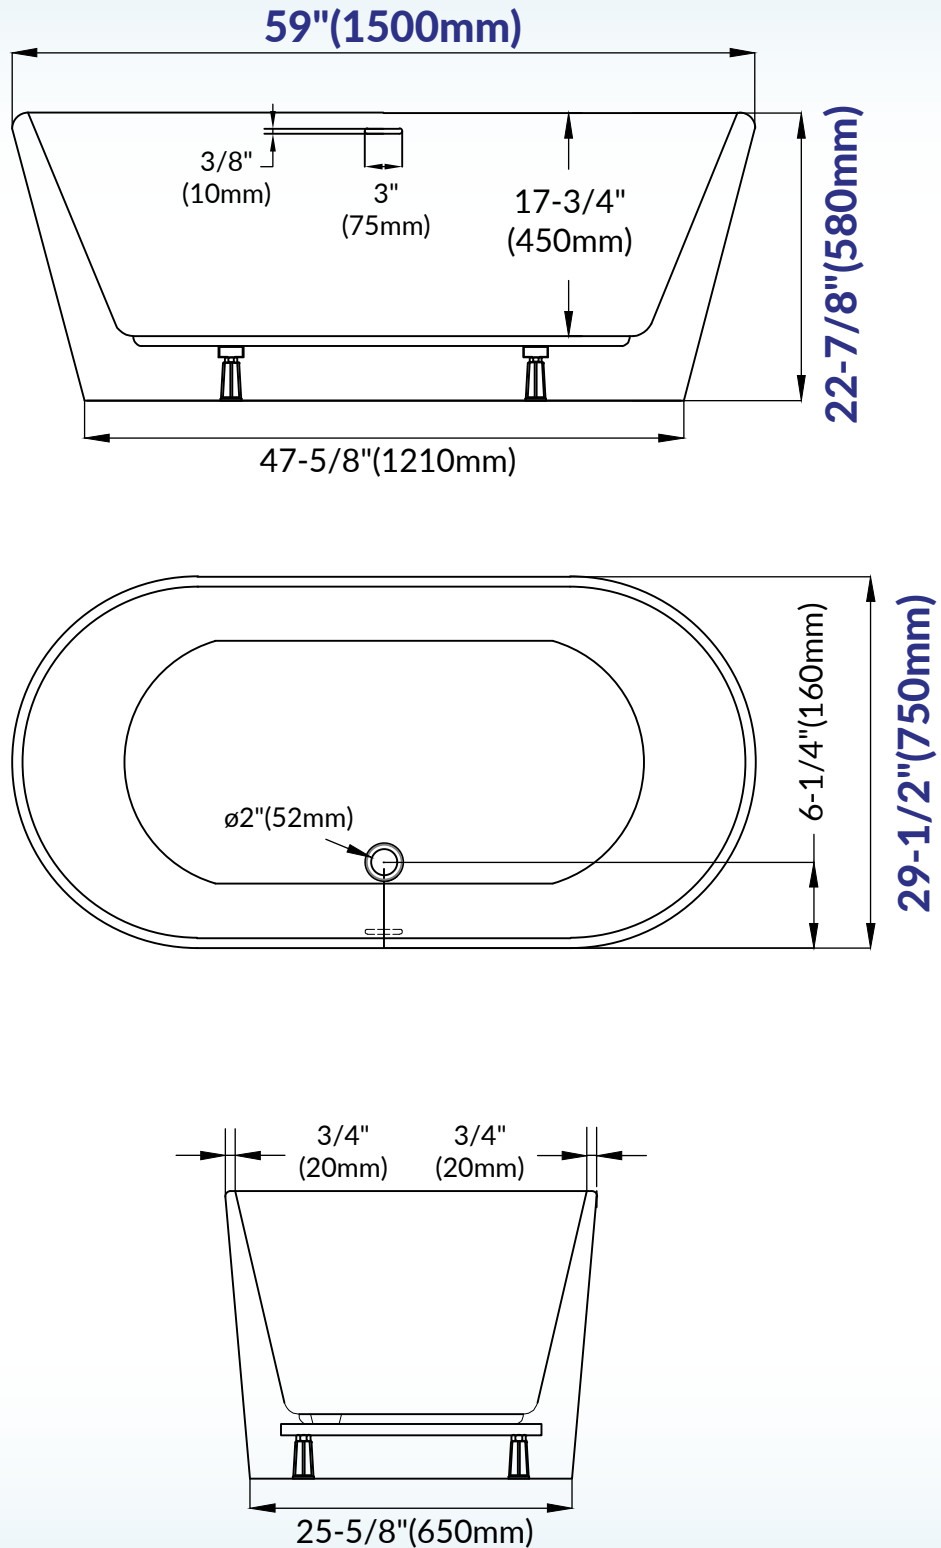

WOODBIDGE®

IMPORTANT INFORMATION

- Measurements are $\pm 1/2"$ and subject to change without notice
- Specifications & Configurations are subject to change without notice
- Please measure tub on-site before installation

- Measurements herein supersede all others published prior to publication date shown below
- Before ordering or installing, please consider future access to equipment