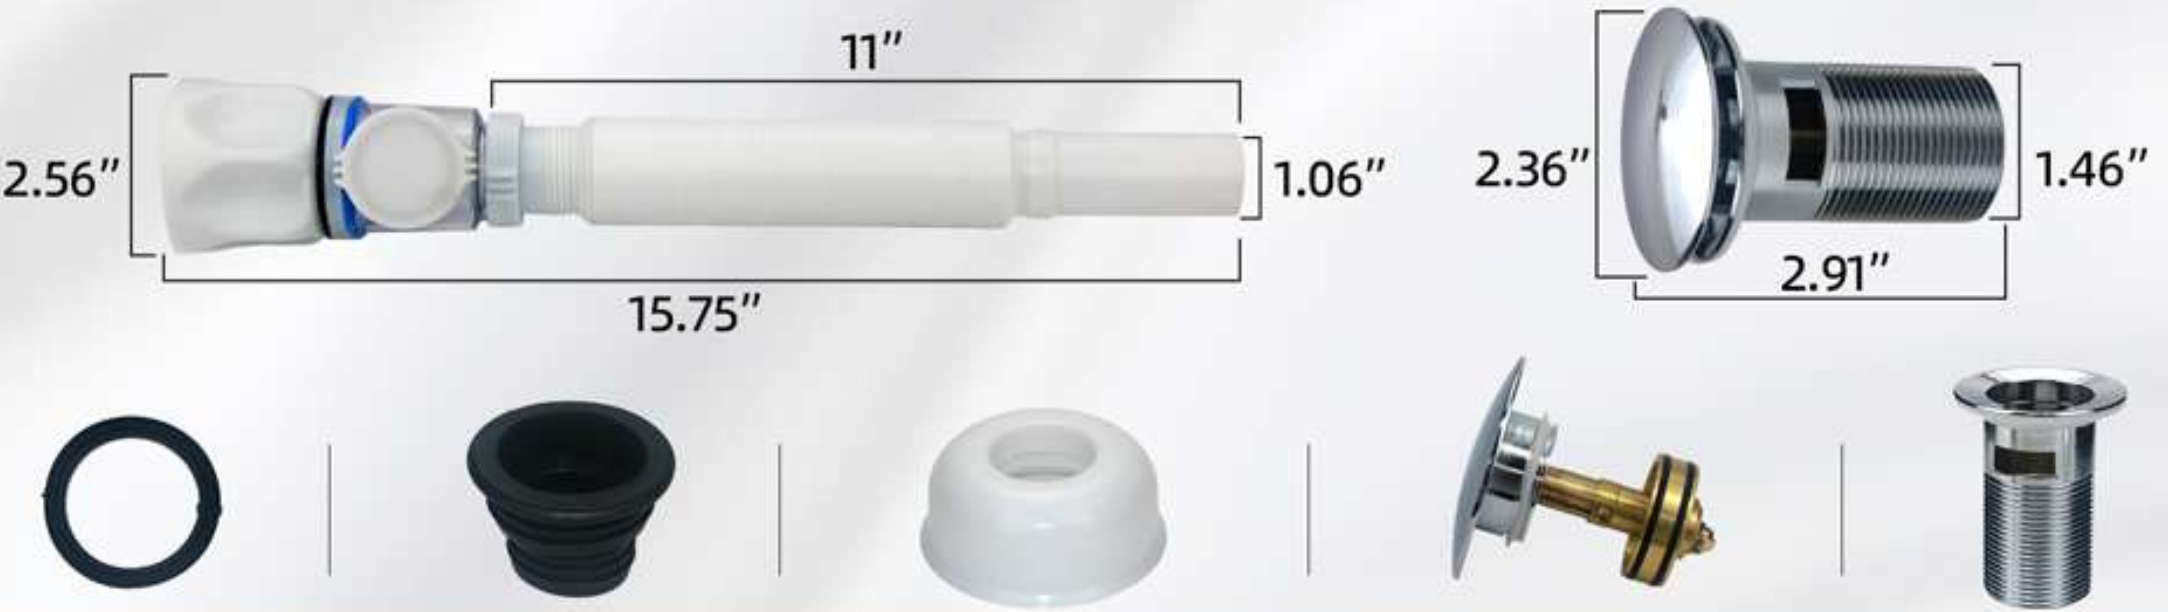

- Easy-to-install sink with stainless steel pop-up drain and flexible PVC pipe.

- Prevent clogs with the included stainless steel pop-up drain.
- Our sink features a dual-layered silicone gasket seal to prevent any leaks.