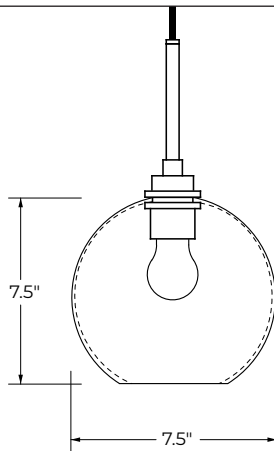

SOLITAIRE PETITE OMBRA PENDANT

ITEM NO. PEN-SOL-PT	DESIGNER JEREMY PYLES	DATE 2018	SERIES OMBRA

Brought to our line by popular demand, the Solitaire Petite is the smaller version of Niche's forever classic Solitaire. When coupled together, their pristine glass and soft glow radiate charm for an instantly timeless design.

Using a complex technique of applying color by hand over pristine glass is used to create a seemingly effortless transition from color to Crystal glass. These pendants offer an updated take on a classic shape for a fixture that will remain timeless and fit any space.

MATERIAL

Hand-blown glass

ELECTRICAL & HARDWARE

4' (1.22 M) or 24' (7.32 M) cord lengths available. Can be cut on site.

CEILING CANOPY

Available in three premium finishes: Graphite, Satin Brass, and Polished Nickel

LAMPING OPTIONS

See product page for all lamping options, including voltage, wattage, and lumens.

LEAD TIME

Generally in stock (in limited quantities) and ships within 7-10 days

DIMENSIONS

7.5" Diameter (19.05 CM)

PRODUCT PAGE

store.nichemodern.com/products/solitaire-petite-ombra-pendant-light

UL/CUL/CE LISTED UPON REQUEST

FEATURED IN PHOTO

HANDMADE CRYSTAL GLASS SHADE

Polished Nickel Luxe Cord Set and LED A19 Quad Loop Bulb

GLASS COLOR OPTIONS