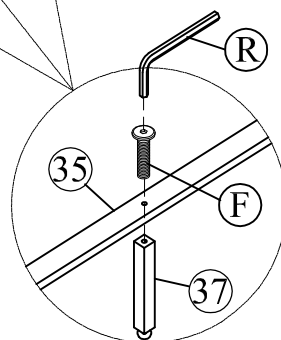

40 x1

Foodboard Guard

Hardware List

No.	OUTLOOK	DESC	QTY
(A)		Dowel Ø8*30mm	12
(B)		Dowel Ø10*40mm	23
(C)		Screws Ø6.5*30mm	4
(D)		Screws Ø6.5*70mm	6
(E)		Bolts 1/4"*25mm	2
(F)		Bolts 1/4"*30mm	11
(G)		Bolts 1/4"*70mm	12
(H)		Bolts 1/4"*100mm	12
(I)		Cross dowel 1/4"*13mm	24
(J)		Screws #6*12mm	40
(K)		Screws #8*12mm	4
(L)		Screws #8*30mm	40
(M)		Screws #8*40mm	16
(N)		Round head screw #8*12mm	8
(O)		Round head screw #8*20mm	37
(P)		Base L big	2
(Q)		Base L small	2
(R)		Allen key 60*22*4mm	1
(S)		Base L	6
(T)		Wheels	4
(U)		Stop Wood	3

(O)		04
-----	---	----

STEP 5:

STEP 6:

(B)		04
(H)		06
(I)		06
(R)		01

STEP 7:

(B)		04
(H)		06
(I)		06
(R)		01

STEP 8:

(A)		04
(B)		06
(G)		10
(I)		10
(R)		01

STEP 9:

(F)		04
(R)		01

STEP 10:

(C)		04
(R)		01

STEP 11:

(K)		04
(S)		02

STEP 12:

(F)		04
(L)		20
(R)		01

STEP 13:

STEP 14:

D		02
R		01

STEP 15:

(B)		01
(D)		01
(R)		01

STEP 16:

STEP 17:

(B)		01
(D)		01
(R)		01