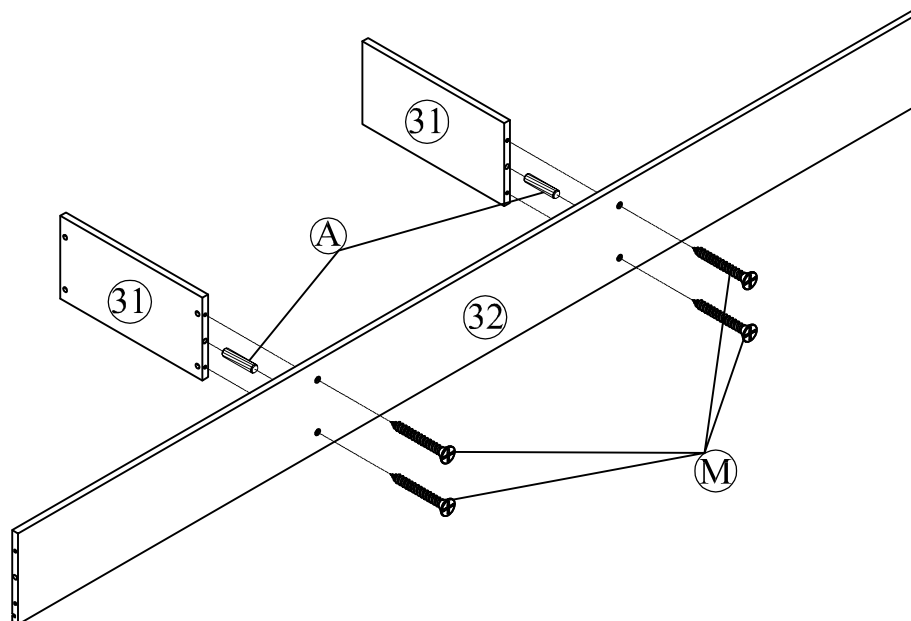

STEP 1:

(A)		02
(M)		04