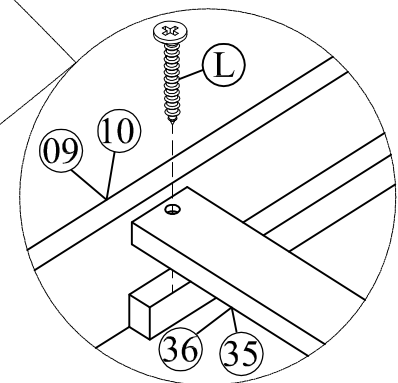

40 x1

Foodboard Guard

Hardware List

No.	OUTLOOK	DESC	QTY
(A)		Dowel Ø8*30mm	12
(B)		Dowel Ø10*40mm	23
(C)		Screws Ø6.5*30mm	4
(D)		Screws Ø6.5*70mm	6
(E)		Bolts 1/4"*25mm	2
(F)		Bolts 1/4"*30mm	11
(G)		Bolts 1/4"*70mm	12
(H)		Bolts 1/4"*100mm	12
(I)		Cross dowel 1/4"*13mm	24
(J)		Screws #6*12mm	40
(K)		Screws #8*12mm	4
(L)		Screws #8*30mm	40
(M)		Screws #8*40mm	16
(N)		Round head screw #8*12mm	8
(O)		Round head screw #8*20mm	37
(P)		Base L big	2
(Q)		Base L small	2
(R)		Allen key 60*22*4mm	1
(S)		Base L	6
(T)		Wheels	4
(U)		Stop Wood	3

STEP 9:

(F)		04
(R)		01

STEP 10:

(C)		04
(R)		01

STEP 11:

(K)		04
(S)		02

STEP 12:

(F)		04
(L)		20
(R)		01

STEP 13:

STEP 14:

D		02
R		01

STEP 15:

(B)		01
(D)		01
(R)		01

STEP 16:

STEP 17:

(B)		01
(D)		01
(R)		01