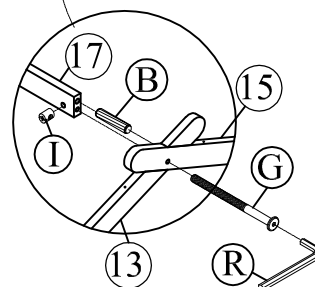

40 x1

Foodboard Guard

Hardware List

No.	OUTLOOK	DESC	QTY
(A)		Dowel Ø8*30mm	12
(B)		Dowel Ø10*40mm	23
(C)		Screws Ø6.5*30mm	4
(D)		Screws Ø6.5*70mm	6
(E)		Bolts 1/4"*25mm	2
(F)		Bolts 1/4"*30mm	11
(G)		Bolts 1/4"*70mm	12
(H)		Bolts 1/4"*100mm	12
(I)		Cross dowel 1/4"*13mm	24
(J)		Screws #6*12mm	40
(K)		Screws #8*12mm	4
(L)		Screws #8*30mm	40
(M)		Screws #8*40mm	16
(N)		Round head screw #8*12mm	8
(O)		Round head screw #8*20mm	37
(P)		Base L big	2
(Q)		Base L small	2
(R)		Allen key 60*22*4mm	1
(S)		Base L	6
(T)		Wheels	4
(U)		Stop Wood	3

STEP 13:

STEP 14:

D		02
R		01

STEP 15:

(B)		01
(D)		01
(R)		01

STEP 16:

STEP 17:

(B)		01
(D)		01
(R)		01

STEP 18:

(F)		03
(R)		01

STEP 19:

(B)		02
-----	--	----

STEP 20:

(B)		03
(G)		01
(I)		01
(R)		01

STEP 21:

(D)		02
(R)		01

STEP 22:

(B)		02
(G)		01
(I)		01
(R)		01
(J)		08
(S)		04

STEP 23:

STEP 24:

STEP 25:

(J)		16
(T)		04

STEP 26:

(L)		14
-----	---	----