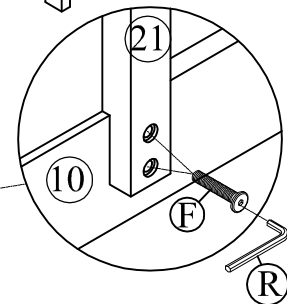

40 x1

Foodboard Guard

Hardware List

No.	OUTLOOK	DESC	QTY
(A)		Dowel Ø8*30mm	12
(B)		Dowel Ø10*40mm	23
(C)		Screws Ø6.5*30mm	4
(D)		Screws Ø6.5*70mm	6
(E)		Bolts 1/4"*25mm	2
(F)		Bolts 1/4"*30mm	11
(G)		Bolts 1/4"*70mm	12
(H)		Bolts 1/4"*100mm	12
(I)		Cross dowel 1/4"*13mm	24
(J)		Screws #6*12mm	40
(K)		Screws #8*12mm	4
(L)		Screws #8*30mm	40
(M)		Screws #8*40mm	16
(N)		Round head screw #8*12mm	8
(O)		Round head screw #8*20mm	37
(P)		Base L big	2
(Q)		Base L small	2
(R)		Allen key 60*22*4mm	1
(S)		Base L	6
(T)		Wheels	4
(U)		Stop Wood	3

STEP 13:

STEP 14:

D		02
R		01

STEP 15:

(B)		01
(D)		01
(R)		01

STEP 16:

STEP 17:

(B)		01
(D)		01
(R)		01

STEP 18:

(F)		03
(R)		01

STEP 19:

(B)		02
-----	--	----

STEP 20:

(B)		03
(G)		01
(I)		01
(R)		01

STEP 21:

(D)		02
(R)		01