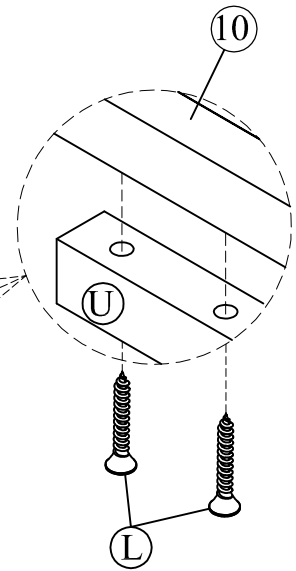

40 x1

Foodboard Guard

Hardware List

No.	OUTLOOK	DESC	QTY
(A)		Dowel Ø8*30mm	12
(B)		Dowel Ø10*40mm	23
(C)		Screws Ø6.5*30mm	4
(D)		Screws Ø6.5*70mm	6
(E)		Bolts 1/4"*25mm	2
(F)		Bolts 1/4"*30mm	11
(G)		Bolts 1/4"*70mm	12
(H)		Bolts 1/4"*100mm	12
(I)		Cross dowel 1/4"*13mm	24
(J)		Screws #6*12mm	40
(K)		Screws #8*12mm	4
(L)		Screws #8*30mm	40
(M)		Screws #8*40mm	16
(N)		Round head screw #8*12mm	8
(O)		Round head screw #8*20mm	37
(P)		Base L big	2
(Q)		Base L small	2
(R)		Allen key 60*22*4mm	1
(S)		Base L	6
(T)		Wheels	4
(U)		Stop Wood	3

STEP 18:

(F)		03
(R)		01

STEP 19:

(B)		02
-----	--	----

STEP 20:

(B)		03
(G)		01
(I)		01
(R)		01

STEP 21:

(D)		02
(R)		01

STEP 22:

(B)		02
(G)		01
(I)		01
(R)		01
(J)		08
(S)		04

STEP 23:

STEP 24:

STEP 25:

(J)		16
(T)		04

STEP 26:

(L)		14
-----	---	----

STEP 27:

J		16
P		02
Q		02

STEP 28:

(L)		06
(U)		03

FINAL: