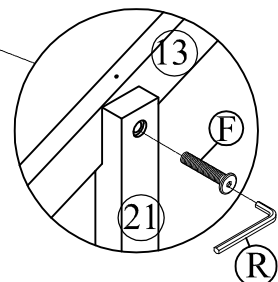

40 x1

Foodboard Guard

Hardware List

No.	OUTLOOK	DESC	QTY
(A)		Dowel Ø8*30mm	12
(B)		Dowel Ø10*40mm	23
(C)		Screws Ø6.5*30mm	4
(D)		Screws Ø6.5*70mm	6
(E)		Bolts 1/4"*25mm	2
(F)		Bolts 1/4"*30mm	11
(G)		Bolts 1/4"*70mm	12
(H)		Bolts 1/4"*100mm	12
(I)		Cross dowel 1/4"*13mm	24
(J)		Screws #6*12mm	40
(K)		Screws #8*12mm	4
(L)		Screws #8*30mm	40
(M)		Screws #8*40mm	16
(N)		Round head screw #8*12mm	8
(O)		Round head screw #8*20mm	37
(P)		Base L big	2
(Q)		Base L small	2
(R)		Allen key 60*22*4mm	1
(S)		Base L	6
(T)		Wheels	4
(U)		Stop Wood	3

STEP 13:

STEP 14:

D		02
R		01

STEP 15:

(B)		01
(D)		01
(R)		01

STEP 16:

STEP 17:

(B)		01
(D)		01
(R)		01

STEP 18:

(F)		03
(R)		01

STEP 19:

(B)		02
-----	--	----

STEP 20:

(B)		03
(G)		01
(I)		01
(R)		01

STEP 21:

(D)		02
(R)		01