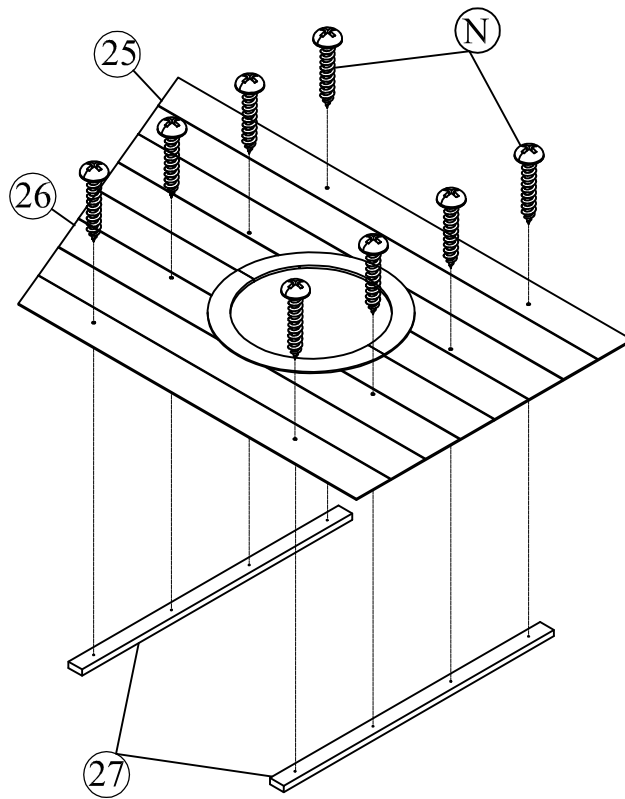

40 x1

Foodboard Guard

Hardware List

No.	OUTLOOK	DESC	QTY
(A)		Dowel Ø8*30mm	12
(B)		Dowel Ø10*40mm	23
(C)		Screws Ø6.5*30mm	4
(D)		Screws Ø6.5*70mm	6
(E)		Bolts 1/4"*25mm	2
(F)		Bolts 1/4"*30mm	11
(G)		Bolts 1/4"*70mm	12
(H)		Bolts 1/4"*100mm	12
(I)		Cross dowel 1/4"*13mm	24
(J)		Screws #6*12mm	40
(K)		Screws #8*12mm	4
(L)		Screws #8*30mm	40
(M)		Screws #8*40mm	16
(N)		Round head screw #8*12mm	8
(O)		Round head screw #8*20mm	37
(P)		Base L big	2
(Q)		Base L small	2
(R)		Allen key 60*22*4mm	1
(S)		Base L	6
(T)		Wheels	4
(U)		Stop Wood	3

STEP 9:

(F)		04
(R)		01

STEP 10:

(C)		04
(R)		01

STEP 11:

(K)		04
(S)		02

STEP 12:

(F)		04
(L)		20
(R)		01

STEP 13:

STEP 14:

D		02
R		01

STEP 15:

(B)		01
(D)		01
(R)		01

STEP 16:

STEP 17:

(B)		01
(D)		01
(R)		01