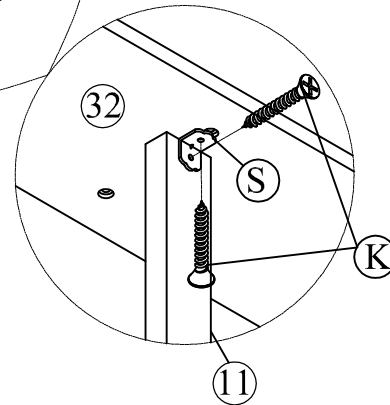

40 x1

Foodboard Guard

Hardware List

No.	OUTLOOK	DESC	QTY
(A)		Dowel Ø8*30mm	12
(B)		Dowel Ø10*40mm	23
(C)		Screws Ø6.5*30mm	4
(D)		Screws Ø6.5*70mm	6
(E)		Bolts 1/4"*25mm	2
(F)		Bolts 1/4"*30mm	11
(G)		Bolts 1/4"*70mm	12
(H)		Bolts 1/4"*100mm	12
(I)		Cross dowel 1/4"*13mm	24
(J)		Screws #6*12mm	40
(K)		Screws #8*12mm	4
(L)		Screws #8*30mm	40
(M)		Screws #8*40mm	16
(N)		Round head screw #8*12mm	8
(O)		Round head screw #8*20mm	37
(P)		Base L big	2
(Q)		Base L small	2
(R)		Allen key 60*22*4mm	1
(S)		Base L	6
(T)		Wheels	4
(U)		Stop Wood	3

STEP 9:

(F)		04
(R)		01

STEP 10:

(C)		04
(R)		01

STEP 11:

(K)		04
(S)		02

STEP 12:

(F)		04
(L)		20
(R)		01

STEP 13:

STEP 14:

D		02
R		01

STEP 15:

(B)		01
(D)		01
(R)		01

STEP 16:

STEP 17:

(B)		01
(D)		01
(R)		01