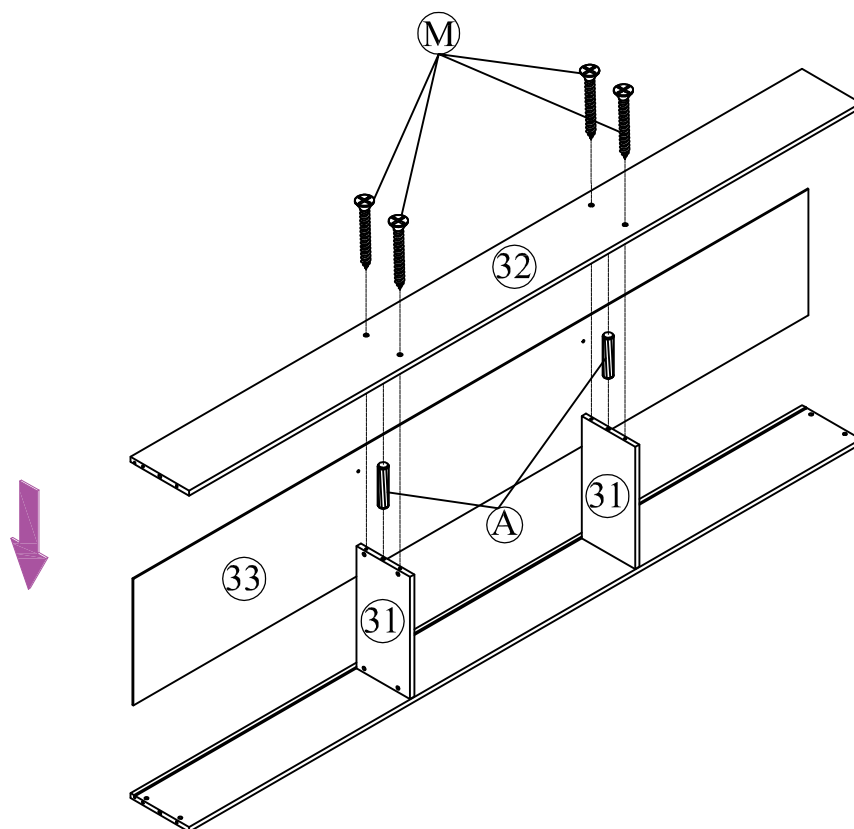

40 x1

Foodboard Guard

Hardware List

No.	OUTLOOK	DESC	QTY
(A)		Dowel Ø8*30mm	12
(B)		Dowel Ø10*40mm	23
(C)		Screws Ø6.5*30mm	4
(D)		Screws Ø6.5*70mm	6
(E)		Bolts 1/4"*25mm	2
(F)		Bolts 1/4"*30mm	11
(G)		Bolts 1/4"*70mm	12
(H)		Bolts 1/4"*100mm	12
(I)		Cross dowel 1/4"*13mm	24
(J)		Screws #6*12mm	40
(K)		Screws #8*12mm	4
(L)		Screws #8*30mm	40
(M)		Screws #8*40mm	16
(N)		Round head screw #8*12mm	8
(O)		Round head screw #8*20mm	37
(P)		Base L big	2
(Q)		Base L small	2
(R)		Allen key 60*22*4mm	1
(S)		Base L	6
(T)		Wheels	4
(U)		Stop Wood	3

ASSEMBLY TOOLS REQUIRED (NOT INCLUDED)

STEP 1:

(A)		02
(M)		04

STEP 2:

(A)		02
(M)		04

STEP 3:

(A)		04
(M)		08

STEP 4: