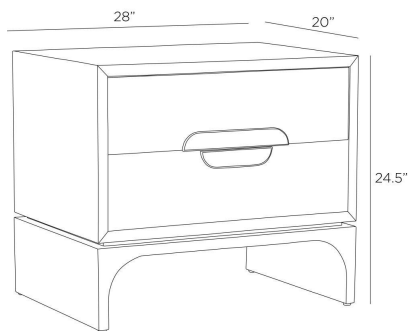

## KIANNA SIDE TABLE

FIS05

H: 24.5 IN, W: 28 IN, D: 20 IN,  
Oyster

We adapted our classic Kianna credenza in a smaller size to perfectly pair with a bed or sofa. A white lacquer face is set within a veneered oak wood frame in an oyster finish, delivering style and function through architectural elements. Inspired by modernist sculpture, the curved door pulls are crafted in heritage brass, while the exaggerated base features a racing stripe reveal visible from every angle. Soft-close doors.

### DIMENSIONS

Drawer Exterior	H: 6.5 IN, W: 25.5 IN, D: 1 IN
Drawer Interior	H: 4.5 IN, W: 24.5 IN, D: 15 IN
Foot Print	W: 28 IN, D: 20 IN
Leg	H: 8 IN, W: 1 IN, D: 20 IN
Diagonal Dimension	31.5 IN
Clearance	6.5 IN