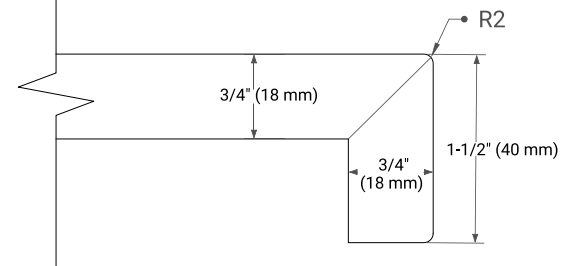

EDGE SIDE VIEW