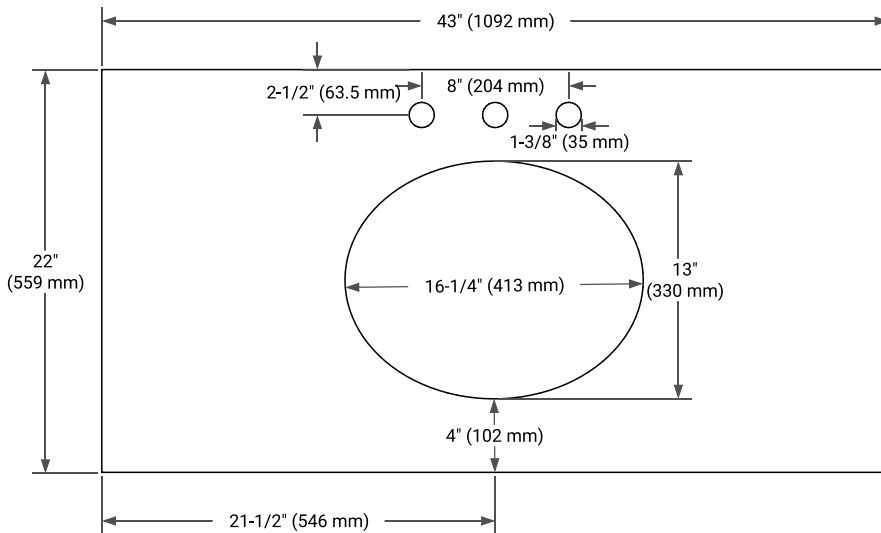

43" SINGLE OVAL SINK COUNTERTOP WITH 1.5 IN. THICKNESS

OVERALL DIMENSIONS

43" W x 22" D x 1.5" H

COUNTERTOP OPTIONS

FEATURES

- Solid countertop with mitered edges & seams
- Undermount white oval sink
- Pre-drilled for 8" widespread faucet

INCLUDED

- Countertop
- Matching Backsplash
- Oval Sink

COUNTERTOP PLAN VIEW