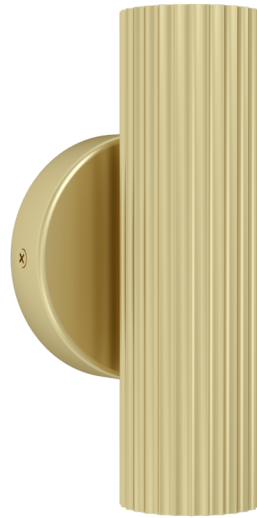

Specifications

General Information

Type	wall light
Product segment	Indoor
Theme	sonstige / nicht zuordenbar

Dimensions

Article Height (in mm/in)	200
Article Length (in mm/in)	105
Net Weight (in kg)	0.43
Article Overhang (in mm/in)	85

Material & Colour

Enclosure Material	aluminium, steel
Enclosure Colour	matte brass

Functionality

Switch Type	without switch
Battery	No

Technical Information

Protection Degree	IP20
Protection Class	1
Mains Voltage	220-240V,50/60Hz
Operation Voltage	220-240V,50/60Hz
Watt 1	5