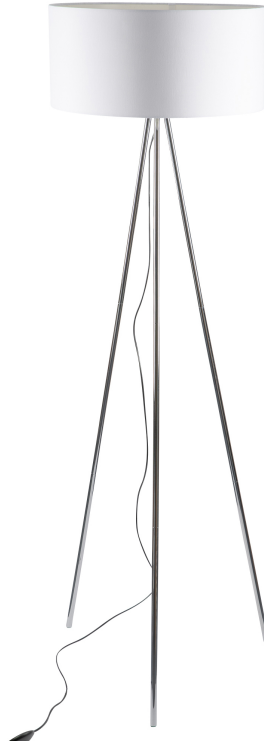

Chrome Tripod Floor Lamp with White Fabric Shade

LIGHT SOURCE DATA

- 60W Max E27 ES (required)
- Lamp direction - Indirect
- Lamp shape - Standard
- Non-dimmable
- Energy range: A++, A+, A, B, C, D, E

DIMENSION DATA

- Height 1520mm
- Diameter 490mm

- Weight 1.77kg

SPECIFICATION

- Manufacturer warranty for 2 years from date of purchase
- Polished chrome plate and white cotton
- IP20
- In-line On/Off Foot Switch
- Class II - Double Insulated, No Earth
- 240V
- Assembly required? Yes
- Black PVC cable, 2000mm from black plug to base
- CE Marking, Energy Efficient, Energy Saving

CERTIFICATION

Chrome Tripod Floor Lamp with White Fabric Shade