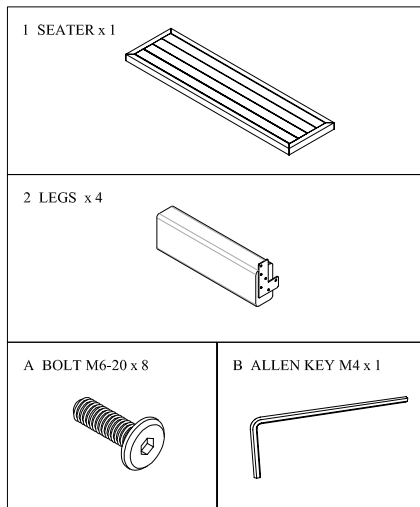

MOE'S

home collection

ASSEMBLY INSTRUCTIONS.

MARINA OUTDOOR BENCH NATURAL

TA-1005-24-0

THANK YOU FOR YOUR PURCHASE!

PARTS AND HARDWARE.

NOTES.

Thank you for purchasing this quality product! Be sure to check all packing material carefully for small part that may have come loose inside the carton during shipping.

CAUTION: The item is heavy, assembly should be performed by two people.