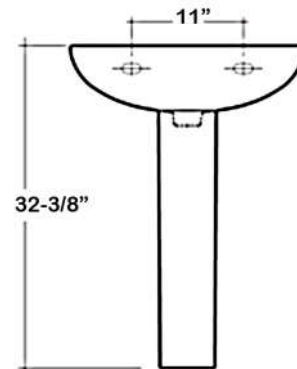

# COMPACT 500 PEDESTAL LAVATORY

CAT. NO  
3-54X

W: 19-3/4"  
D: 15"  
H: 32-3/8"

Column: 26-1/4"L x 6"W x 5-7/8"D

Back of basin to center of faucet: 2-1/4"  
Back of basin to center of drain: 6-1/4"  
Mount bolts height: 30-1/2"  
Mount holes cc: 11"

## Interior Dimensions:

Basin Interior: 18" x 10"  
Basin Depth: 6-1/2"  
Faucet and spout holes: 1-3/8"

## Features:

- ▶ Made of Vitreous China
- ▶ Available for 1 hole, 4" centerset or 8" widespread
- ▶ Pre-drilled overflow hole
- ▶ Mounting Hardware Included
- ▶ For ease installation order **Hangers** (pair) or **Bracket** (one)

## Colors:

**WH** White

**Compliance Certification**  
Meets or exceeds the following specifications: ASME A112.19.2-2013 and CSA B45.1-13 for ceramic plumbing fixtures.

Dimensions of fixture are nominal and may vary within the range of tolerances established by ASME Standard A112.19.2-2013. Dimensions and specifications subject to change without notice.