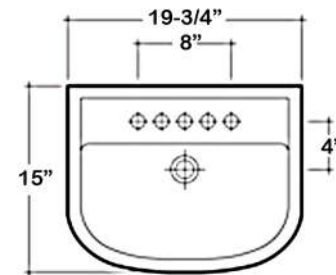

# COMPACT 500 PEDESTAL LAVATORY

CAT. NO  
3-54X

W: 19-3/4"  
D: 15"  
H: 32-3/8"

Column: 26-1/4"L x 6"W x 5-7/8"D

Back of basin to center of faucet: 2-1/4"  
Back of basin to center of drain: 6-1/4"  
Mount bolts height: 30-1/2"  
Mount holes cc: 11"

## Interior Dimensions:

Basin Interior: 18" x 10"  
Basin Depth: 6-1/2"  
Faucet and spout holes: 1-3/8"

## Features:

- ▶ Made of Vitreous China
- ▶ Available for 1 hole, 4" centerset or 8" widespread
- ▶ Pre-drilled overflow hole
- ▶ Mounting Hardware Included
- ▶ For ease installation order **Hangers** (pair) or **Bracket** (one)

## Colors:

**WH** White

**Compliance Certification**  
Meets or exceeds the following specifications: ASME A112.19.2-2013 and CSA B45.1-13 for ceramic plumbing fixtures.

Dimensions of fixture are nominal and may vary within the range of tolerances established by ASME Standard A112.19.2-2013. Dimensions and specifications subject to change without notice.